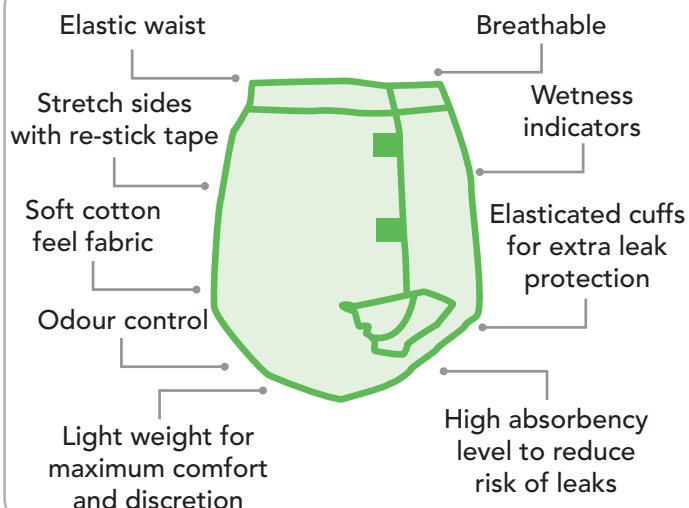

Gompels Pad Features

Light shaped pad

Shaped pad

All in one

Pull up

We recommend

For proper disposal of all incontinence products, we recommend using items from our disposal range, including nappy sacks and sanogenic bins.