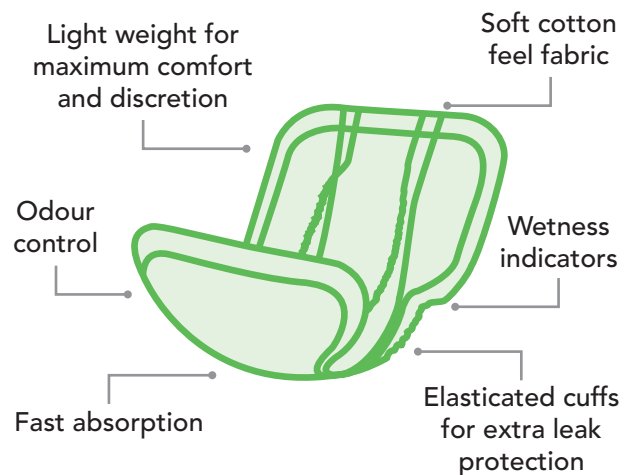

Gompels Pad Features

Light shaped pad

Shaped pad

All in one

Pull up

We recommend

For proper disposal of all incontinence products, we recommend using items from our disposal range, including nappy sacks and sanogenic bins.