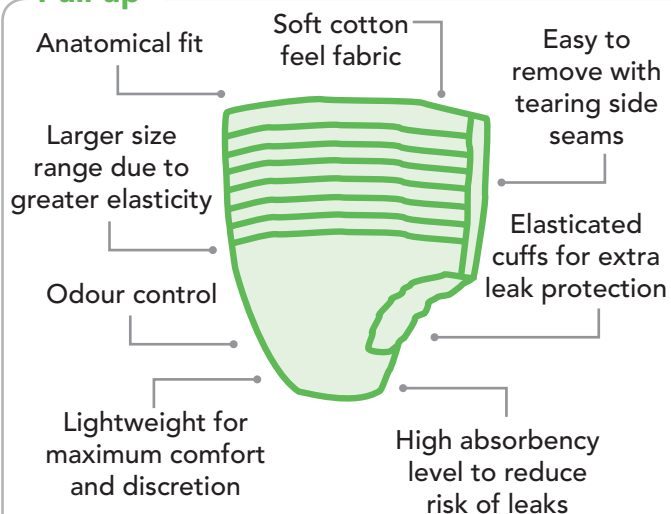

Gompels Pad Features

Light shaped pad

Shaped pad

All in one

Pull up

We recommend

For proper disposal of all incontinence products, we recommend using items from our disposal range, including nappy sacks and sanogenic bins.