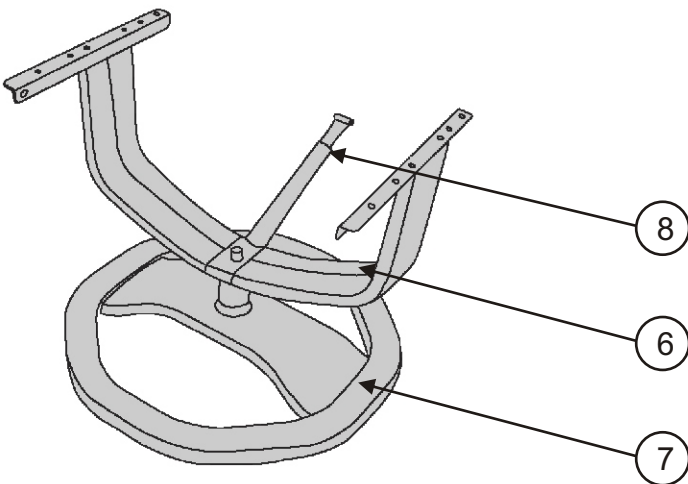

TL-1744 Parts List

Chair:

1. Z52171-31 (Chair Back) *
2. Z52172-31 (LHS Arm Pad) *
3. Z52173-31 (RHS Arm Pad) *
4. Z52174-31 (Chair Seat) *
5. Z52175-31 (Tightening Knob)
6. Z52176-31 ('U' Shape Bracket)
7. Z52177-31 (Chair Base)
8. Z52178-31 (Relaxer Mechanism)

Footstool:

9. Z52179-31 (Footstool Cushion)
10. Z52180-31 (Footstool Post)
11. Z52181-31 (Footstool Base) *

Screw Pack:

Z52182-31 (Screw Pack) NOT SHOWN

Note:

Parts marked with "" will require the colour stating when ordering*