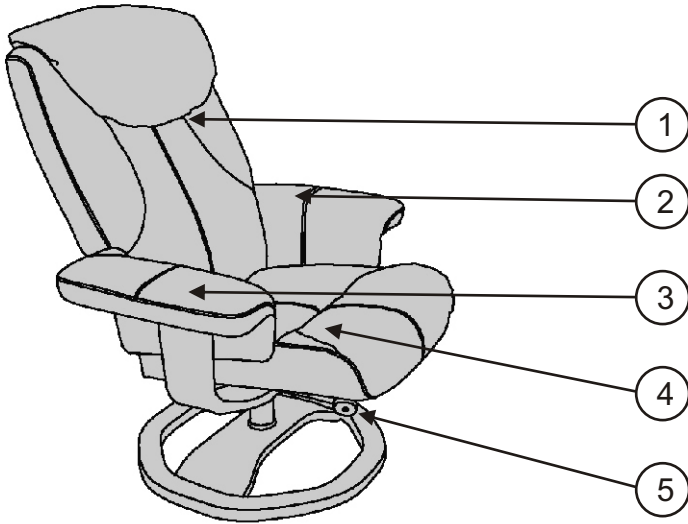

TL-1744 Parts List

Chair:

1. Z52171-31 (Chair Back) *
2. Z52172-31 (LHS Arm Pad) *
3. Z52173-31 (RHS Arm Pad) *
4. Z52174-31 (Chair Seat) *
5. Z52175-31 (Tightening Knob)
6. Z52176-31 ('U' Shape Bracket)
7. Z52177-31 (Chair Base)
8. Z52178-31 (Relaxer Mechanism)

Footstool:

9. Z52179-31 (Footstool Cushion)
10. Z52180-31 (Footstool Post)
11. Z52181-31 (Footstool Base) *

Screw Pack:

Z52182-31 (Screw Pack) NOT SHOWN

Note:

Parts marked with "" will require the colour stating when ordering*