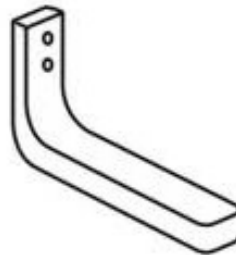

## SWIVEL RECLINER ARMCHAIRS PARTS LIST

This Part List covers the following chairs:

- ARC-1001 (Rimini)
- ARC-1002 (Torino)
- ARC-1003 (Verona)
- ARC-1005 (Milan)
- ART-1001 (Sorrento)
- ART-1002 (Tuscany)
- ARC-1006 (Capri)

**Circular Base for  
Chair  
(code Z52011-21)**

*Fits ART-1001 and  
ART-1002*

**'U' Shaped Upper  
Base for Chair  
(code Z52012-21)**

*Fits ART-1001 and  
ART-1002*

**Circular Base for  
Footstool  
(code Z52013-21)**

*Fits ART-1001 and  
ART-1002*

**'U' Shaped Upper  
Base for Footstool  
(code Z52014-21)**

*Fits ART-1001 and  
ART-1002*

**Tightening Knob  
(code Z52015-21)**

*Fits all chairs except  
Capri ARC-1006*

**Chair Feet (pack of 5)  
(code Z52031-21)**

*Nutmeg finish  
Fits ARC-1001,  
ARC-1002, ARC-1003  
and ARC-1005*

**Seat Post  
(code Z52032-21)**

*Fits ARC-1001,  
ARC-1002, ARC-1003  
and ARC-1005*

**Footstool Feet  
(pack of 4)  
(code Z52033-21)**