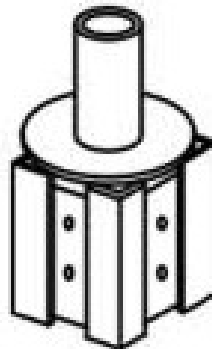

## SWIVEL RECLINER ARMCHAIRS PARTS LIST

This Part List covers the following chairs:

- ARC-1001 (Rimini)
- ARC-1002 (Torino)
- ARC-1003 (Verona)
- ARC-1005 (Milan)
- ART-1001 (Sorrento)
- ART-1002 (Tuscany)
- ARC-1006 (Capri)

**Circular Base for  
Chair  
(code Z52011-21)**

*Fits ART-1001 and  
ART-1002*

**'U' Shaped Upper  
Base for Chair  
(code Z52012-21)**

*Fits ART-1001 and  
ART-1002*

**Circular Base for  
Footstool  
(code Z52013-21)**

*Fits ART-1001 and  
ART-1002*

**'U' Shaped Upper  
Base for Footstool  
(code Z52014-21)**

*Fits ART-1001 and  
ART-1002*

**Tightening Knob  
(code Z52015-21)**

*Fits all chairs except  
Capri ARC-1006*

**Chair Feet (pack of 5)  
(code Z52031-21)**

*Nutmeg finish  
Fits ARC-1001,  
ARC-1002, ARC-1003  
and ARC-1005*

**Seat Post  
(code Z52032-21)**

*Fits ARC-1001,  
ARC-1002, ARC-1003  
and ARC-1005*

**Footstool Feet  
(pack of 4)  
(code Z52033-21)**