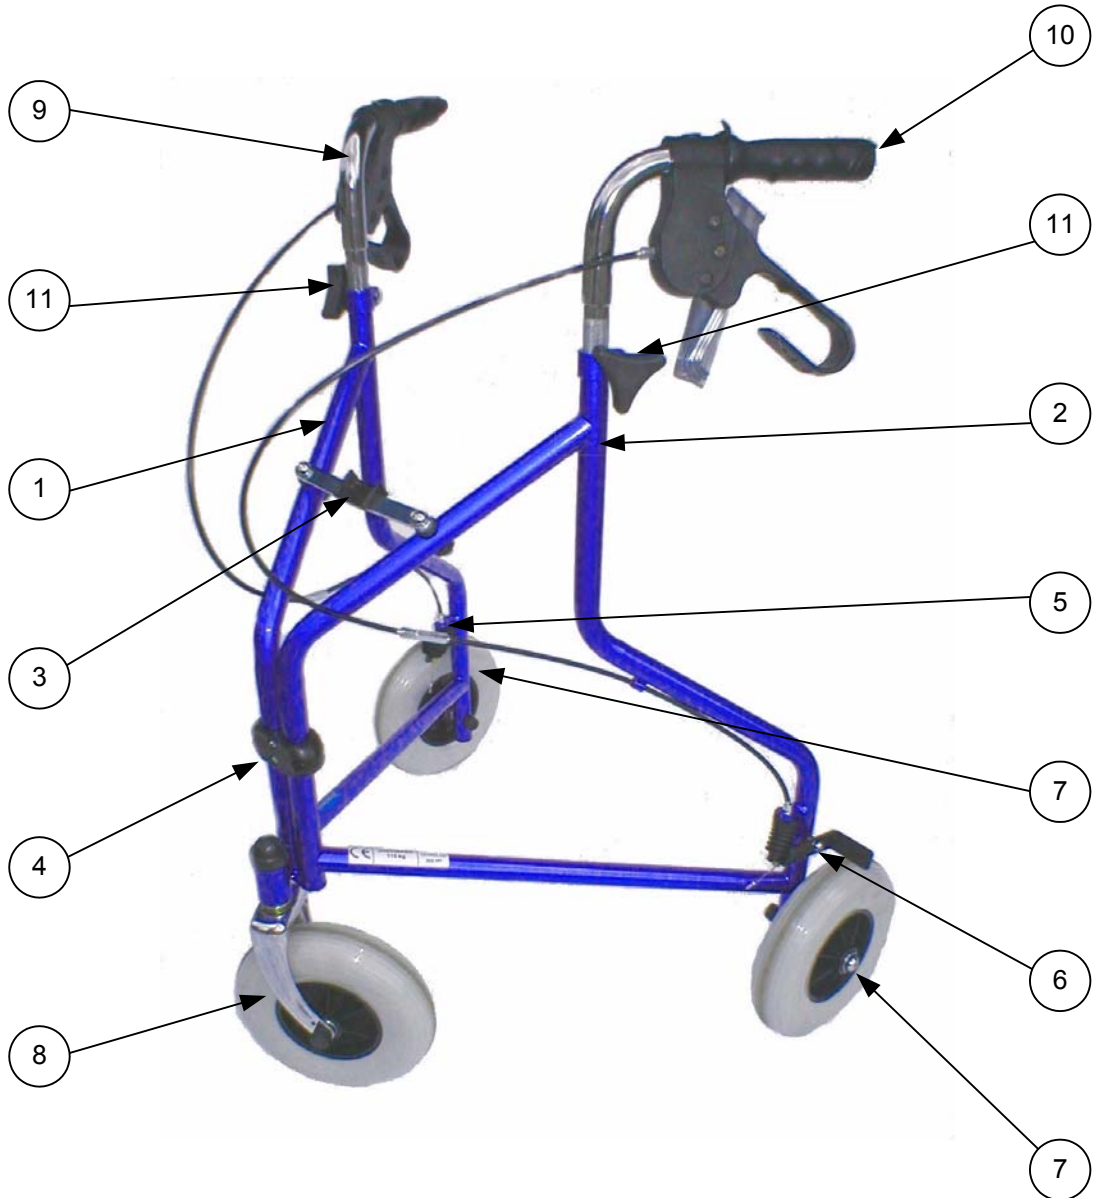

TW003 PARTS MANUAL

ITEM	QTY	NAME	DESCRIPTION
1	1	Z25210-01	TW002/3 RHS frame assembly
2	1	Z25220-01	TW002/3 LHS frame assembly
3	1	Z25230-01	Centre snap link assembly
4	1	Z25240-01	Centre plastic bracket assembly
5	1	Z26310-01	TW002 RHS cable brake assembly
6	1	Z26320-01	TW002 LHS cable brake assembly
7	2	Z25260A01	Rear wheel assembly
8	1	Z25250-01	Front castor assembly
9	1	Z25330-01	TW003 RHS handle assembly
10	1	Z25340-01	TW003 LHS handle assembly
11	1	See Note	Tightening handle assembly

Part code: Z25993
 Applies to 2004 model
 (from batch AE-1817
 [June 2004])

Note: There are two types of tightening handle fitted to the triwalker:
 Z25270-01 Triangular handle with keyed bolt (to clamp tubing)
 Z25170-01 Hexagonal handle with hex head screw (to bolt thru)