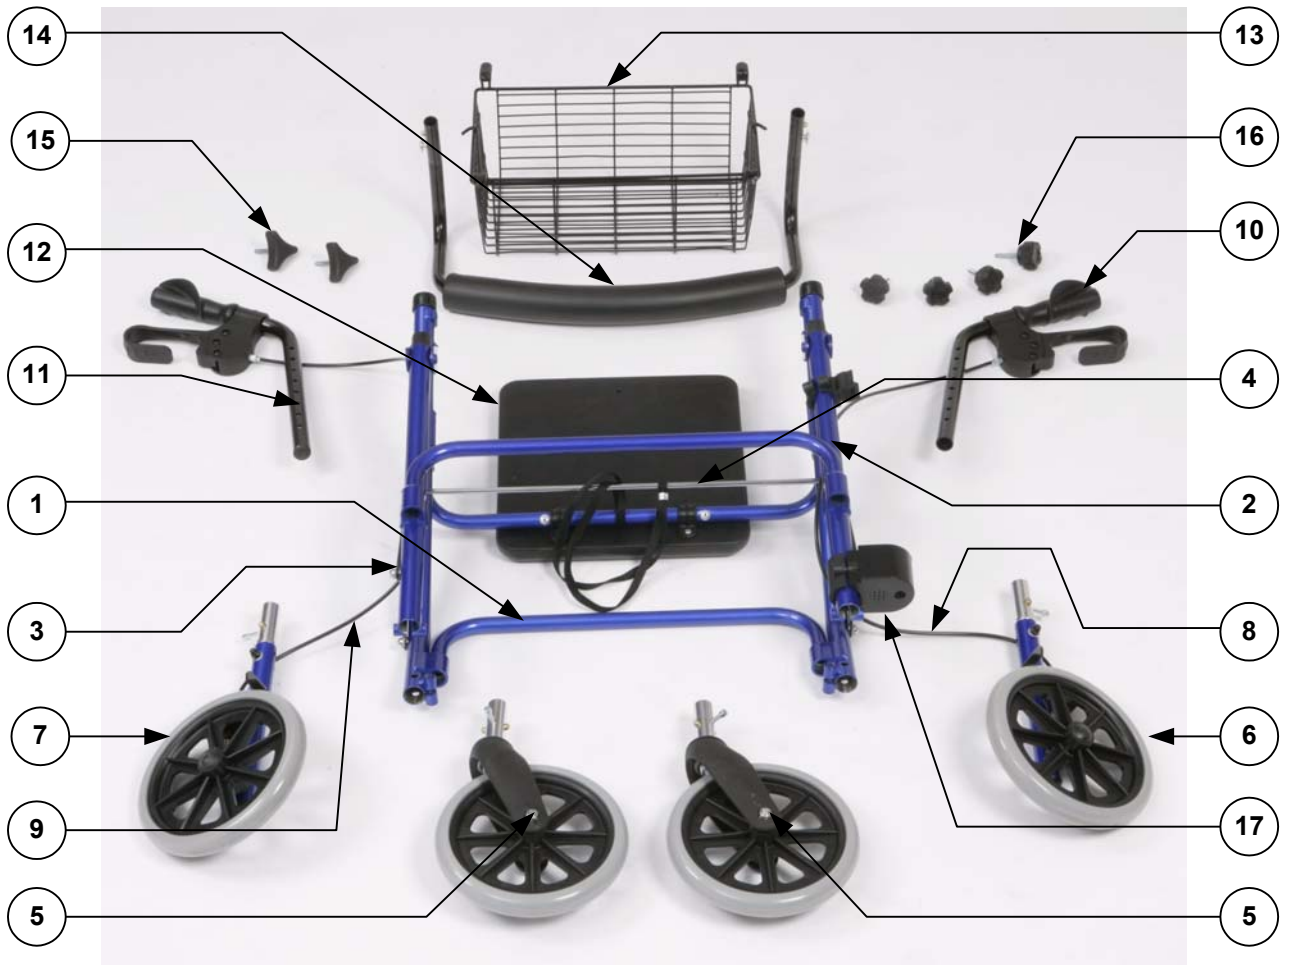

# WA007 PARTS MANUAL

ITEM	QTY	NAME	DESCRIPTION
1	1	Z26710-01	WA007 Front Frame Assembly
2	1	Z26720-01	WA007 Rear Frame Assembly
3	1	Z26130-01	Snap Link Assembly
4	1	Z26140-01	Centre Bar Assembly
5	2	Z26750-01	WA007 Front Castor Assembly
6	1	Z26760-01	RHS Rear Wheel Ass'y (excludes
7	1	Z26770-01	LHS Rear Wheel Ass'y brake ass'y)
8	1	Z26310-01	RHS Brake Assembly
9	1	Z26320-01	LHS Brake Assembly
10	1	Z26280-01	RHS Handle Assembly
11	1	Z26290-01	LHS Handle Assembly
12	1	Z26170-01	Seat Assembly
13	1	Z26240-01	Basket
14	1	Z26235-01	Curved Backrest
15	2	Z26182A01	Tightening Handle (handles)
16	4	Z26755-01	Tightening Handle (wheels)
17	1	Z26680-01	Cane Holder (two parts)

Part code: Z25995  
Applies to 2005 model