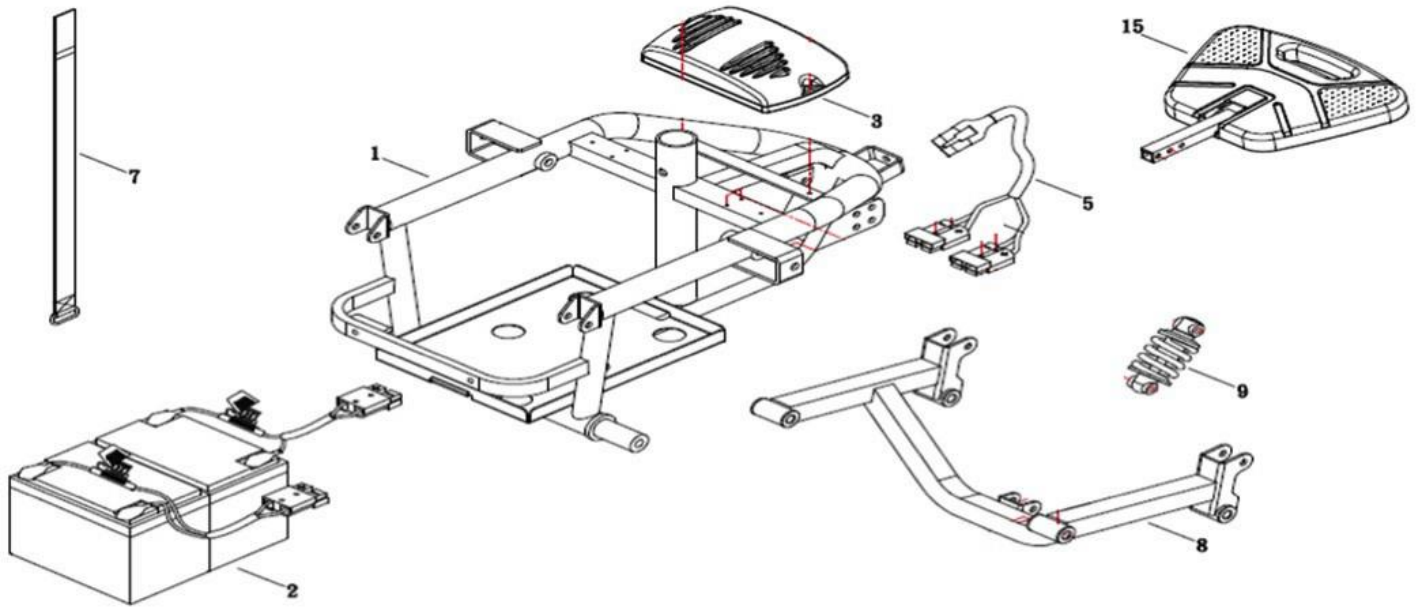

## Main Frame

No.	Product Number	New Code	Description	
1	09 152 9130	29130BE	MAIN FRAME	
2	091539618	39618BE	BATTERY ASSEMBLY 36AMP	
3	09 152 9148	29148BE	SHARK WHEELCHAIR CONTROLLER COMP DK-PMB40	
5	09 152 9155	29155BE	WIRE, BATTERY INPUT	
7	09 152 9163	29163BE	BAND , BATTERY	
8	09 152 9171	29171BE	BRACKET COMP.	
9	09 152 9189	29189BE	CUSHION COMP. CENTER	
15	09 152 9197	29197BE	BASE PEDAL COMP	

# Seat

No.	Product Number	New Code	Description
1	091518547	18547BE	SEAT ASSEMBLY , DETACHBLE ARMS
	091540046	40046BE	<b>SEAT ASSEMBLY ,SWINGBACK ARMS – (NOT SHOWN)</b>
2	09 152 9270	29270BE	HANDRAIL BRACKET COMP RH - DETACHABLE
	091540079	37330028530	<b>HANDRAIL BRACKET COMP. RH – SWINGBACK (NOT SHOWN)</b>
3	09 152 9288	29288BE	HANDRAIL BRACKET COMP. LH – DETACHABLE
	091540087	37340028530	<b>HANDRAIL BRACKET COMP. LH – SWINGBACK (NOT SHOWN)</b>
4	09 152 9296	29296BE	BACKREST ASSEMBLY , BACKREST
9	09 152 9304	29304BE	HOLDER,GUIDE
13	09 152 9312	29312BE	SHARK JOYSTICK COMP DK-REMD01
14	09 152 9320	29320BE	DK-BUS EXTENSION LOOM 80233
15	09 152 9338	29338BE	BATTERY CHARGER COMP. 5A
16	09 152 9346	29346BE	WIRE,BATTERY CHARGER
17	09 152 9353	29353BE	BRACKET COMP., CONTROLLER
19	09 15 29361	29361BE	SPONGE , SEAT 16"
19	09 152 9379	29379BE	SPONGE , SEAT 18"
21	09 152 9387	29387BE	BELT , SEAT L
22	09 152 9395	29395BE	BELT , SEAT R

## Seat 2 Detachable Arm