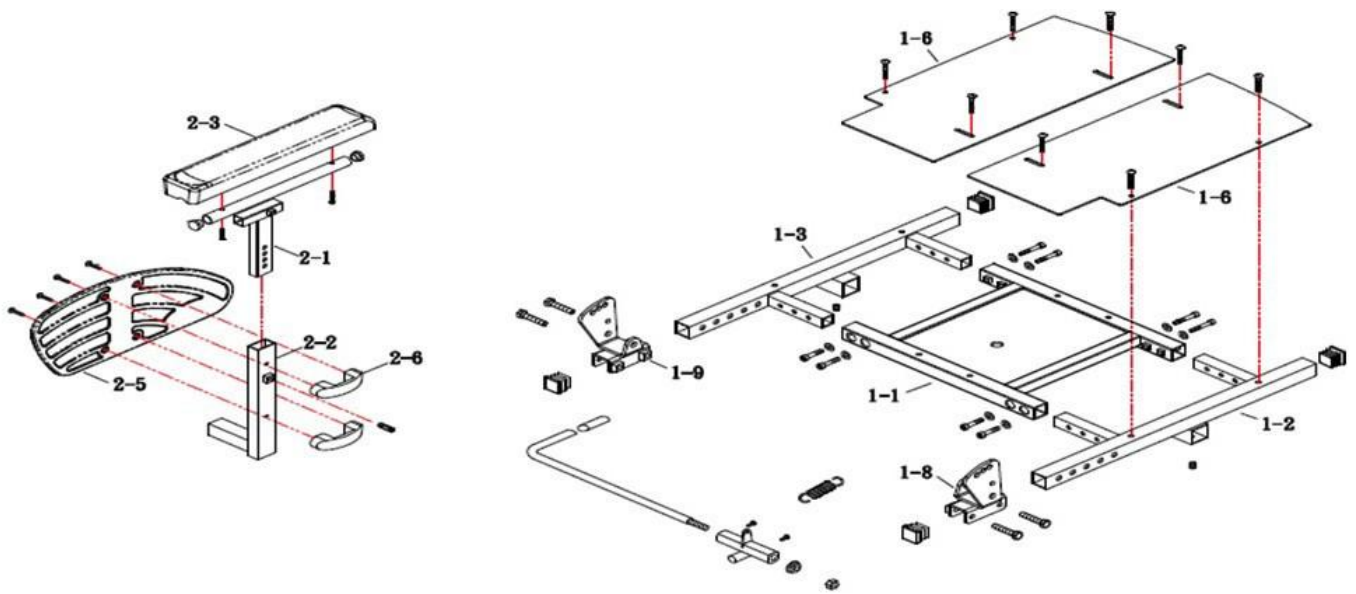

Seat 2 Detachable Arm