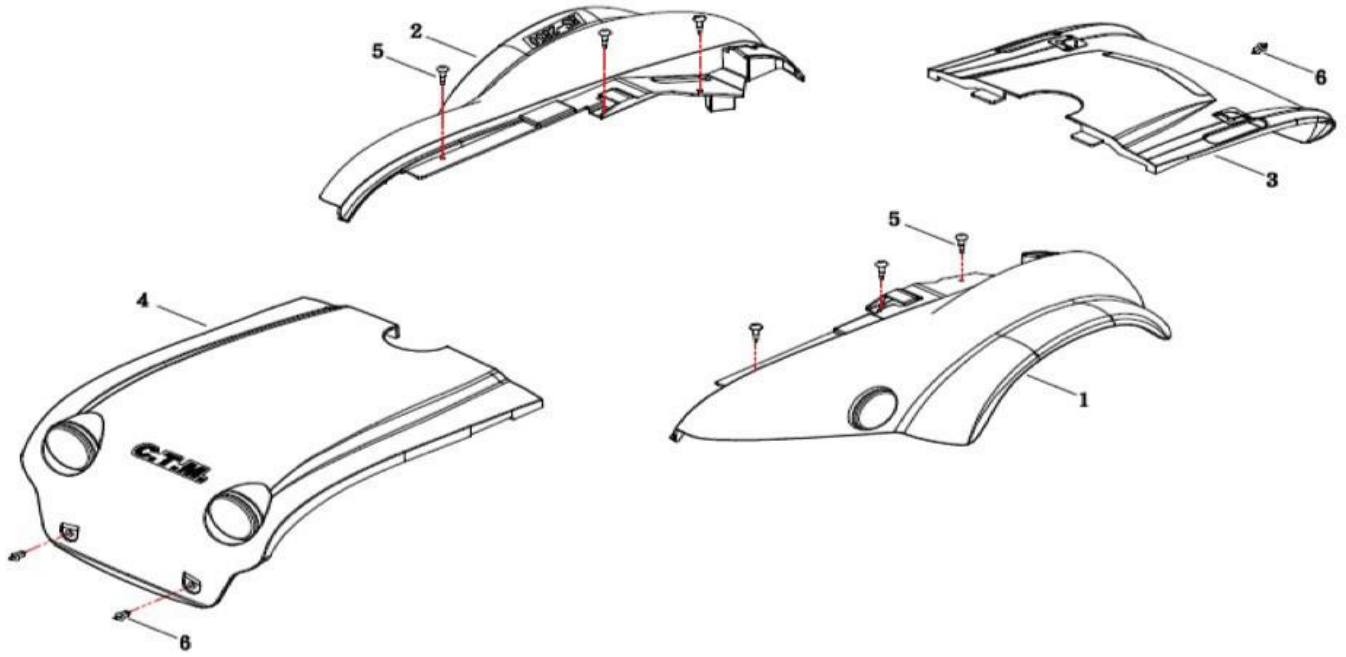

Shroud

No.	Product Number	New Code	Description	
1	09 152 9205	29205BE	FENDER RIGHT ASSEMBLY	
2	09 152 9213	29213BE	FENDER LEFT ASSEMBLY	
3	09 152 9221	29221BE	SHROUD FRONT ASSEMBLY	
4	09 152 9239	29239BE	SHROUD REAR COMP.	
5	09 152 9247	29247BE	SCREW (ψ4X12L)	
6	09 152 9254	29254BE	PUSH RIVET , PAD