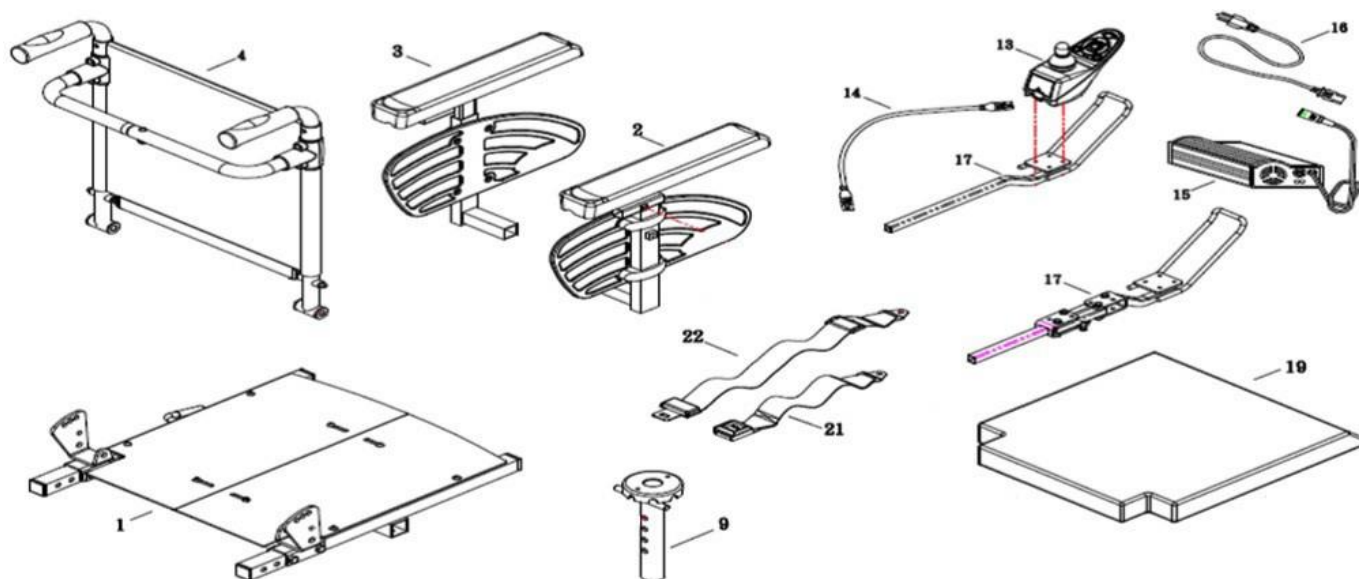

## Main Frame

No.	Product Number	New Code	Description	
1	09 152 9130	29130BE	MAIN FRAME	
2	091539618	39618BE	BATTERY ASSEMBLY 36AMP	
3	09 152 9148	29148BE	SHARK WHEELCHAIR CONTROLLER COMP DK-PMB40	
5	09 152 9155	29155BE	WIRE, BATTERY INPUT	
7	09 152 9163	29163BE	BAND , BATTERY	
8	09 152 9171	29171BE	BRACKET COMP.	
9	09 152 9189	29189BE	CUSHION COMP. CENTER	
15	09 152 9197	29197BE	BASE PEDAL COMP	

# Shroud

No.	Product Number	New Code	Description	
1	09 152 9205	29205BE	FENDER RIGHT ASSEMBLY	
2	09 152 9213	29213BE	FENDER LEFT ASSEMBLY	
3	09 152 9221	29221BE	SHROUD FRONT ASSEMBLY	
4	09 152 9239	29239BE	SHROUD REAR COMP.	
5	09 152 9247	29247BE	SCREW (ψ4X12L)	
6	09 152 9254	29254BE	PUSH RIVET , PAD	

# Seat

No.	Product Number	New Code	Description
1	091518547	18547BE	SEAT ASSEMBLY , DETACHBLE ARMS
	091540046	40046BE	<b>SEAT ASSEMBLY ,SWINGBACK ARMS – (NOT SHOWN)</b>
2	09 152 9270	29270BE	HANDRAIL BRACKET COMP RH - DETACHABLE
	091540079	37330028530	<b>HANDRAIL BRACKET COMP. RH – SWINGBACK (NOT SHOWN)</b>
3	09 152 9288	29288BE	HANDRAIL BRACKET COMP. LH – DETACHABLE
	091540087	37340028530	<b>HANDRAIL BRACKET COMP. LH – SWINGBACK (NOT SHOWN)</b>
4	09 152 9296	29296BE	BACKREST ASSEMBLY , BACKREST
9	09 152 9304	29304BE	HOLDER,GUIDE
13	09 152 9312	29312BE	SHARK JOYSTICK COMP DK-REMD01
14	09 152 9320	29320BE	DK-BUS EXTENSION LOOM 80233
15	09 152 9338	29338BE	BATTERY CHARGER COMP. 5A
16	09 152 9346	29346BE	WIRE,BATTERY CHARGER
17	09 152 9353	29353BE	BRACKET COMP., CONTROLLER
19	09 15 29361	29361BE	SPONGE , SEAT 16"
19	09 152 9379	29379BE	SPONGE , SEAT 18"
21	09 152 9387	29387BE	BELT , SEAT L
22	09 152 9395	29395BE	BELT , SEAT R