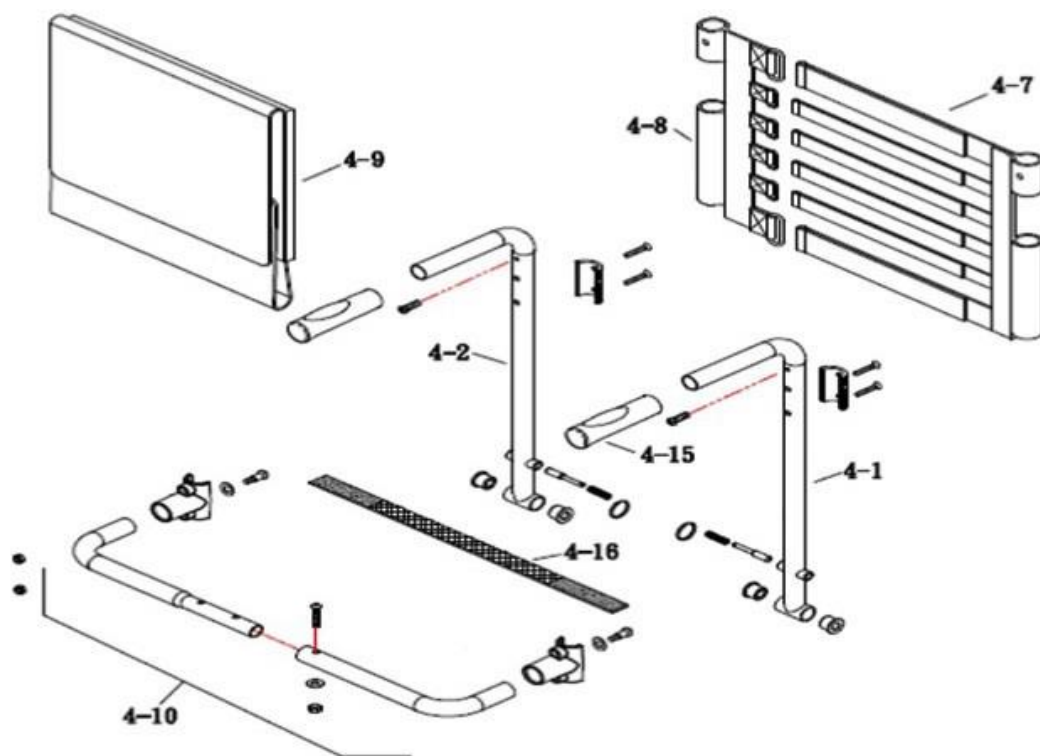

No.	Product Number	New Code	Description	
4-1	09 152 9536	29536BE	BRACKET ADJ, SEAT R	
4-2	09 152 9544	29544BE	BRACKET ADJ, SEAT L	
4-7	09 152 9551	29551BE	BAND PAD, BACKREST R	
4-8	09 152 9569	29569BE	BAND PAD, BACKREST L	
4-9	09 152 9577	29577BE	PAD, BACKREST	
4-10	09 152 9585	29585BE	DELTA TUBE ADJ ASSEMBLY	
4-15	09 152 9593	29593BE	GRIP, HANDLE BAR	
4-16	09 152 9601	29601BE	BAND, BRACKET