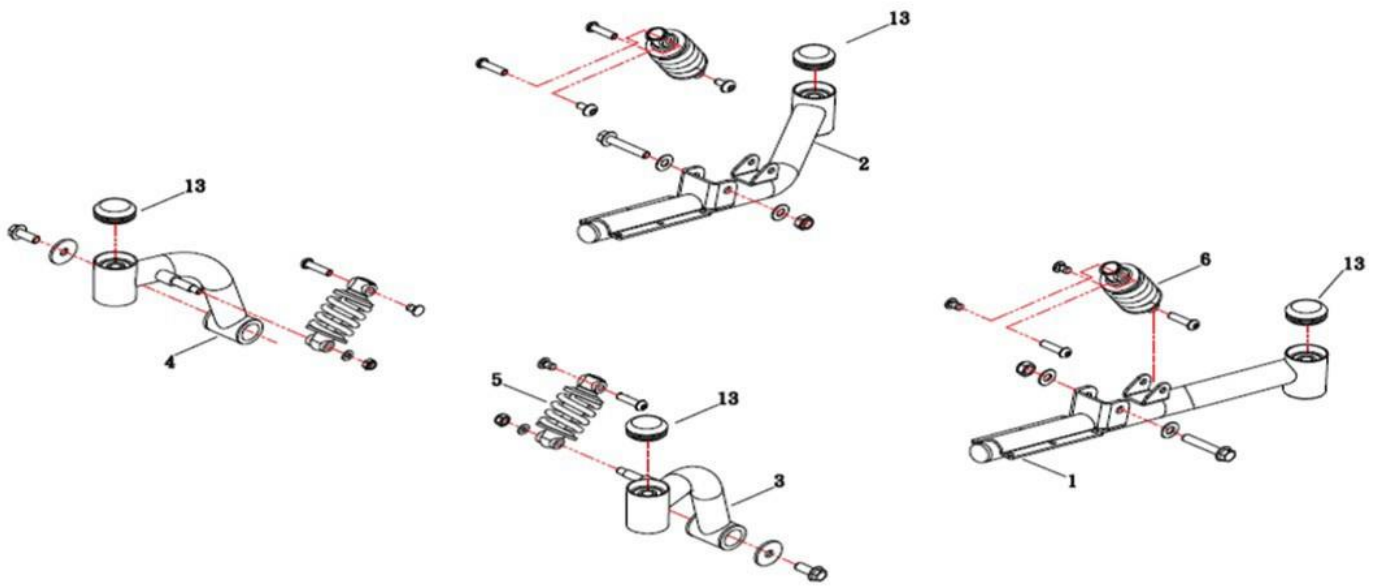

Swing Arm

No.	Product Number	New Code	Description	
4-1	091529064	29064BE	SPARE SEREN POWER CHAIR SWING ARM COMP. R	
4-2	091529072	29072BE	SPARE SEREN POWER CHAIR SWING ARM COMP. L	
4-7	091529080	29080BE	SPARE SEREN POWER CHAIR REAR BRACKET COMP, SEAT UPPER R	
4-8	091529098	29098BE	SPARE SEREN POWER CHAIR REAR BRACKET COMP, SEAT UPPER L	
4-9	091529106	29106BE	SPARE SEREN POWER CHAIR CUSHION COMP. REAR	
4-10	091529114	29114BE	SPARE SEREN POWER CHAIR CUSHION COMP. FRONT	
4-15	091529122	29122BE	SPARE SEREN POWER CHAIR COVER , FORK	
4-16	09 152 9601	29601BE	BAND, BRACKET