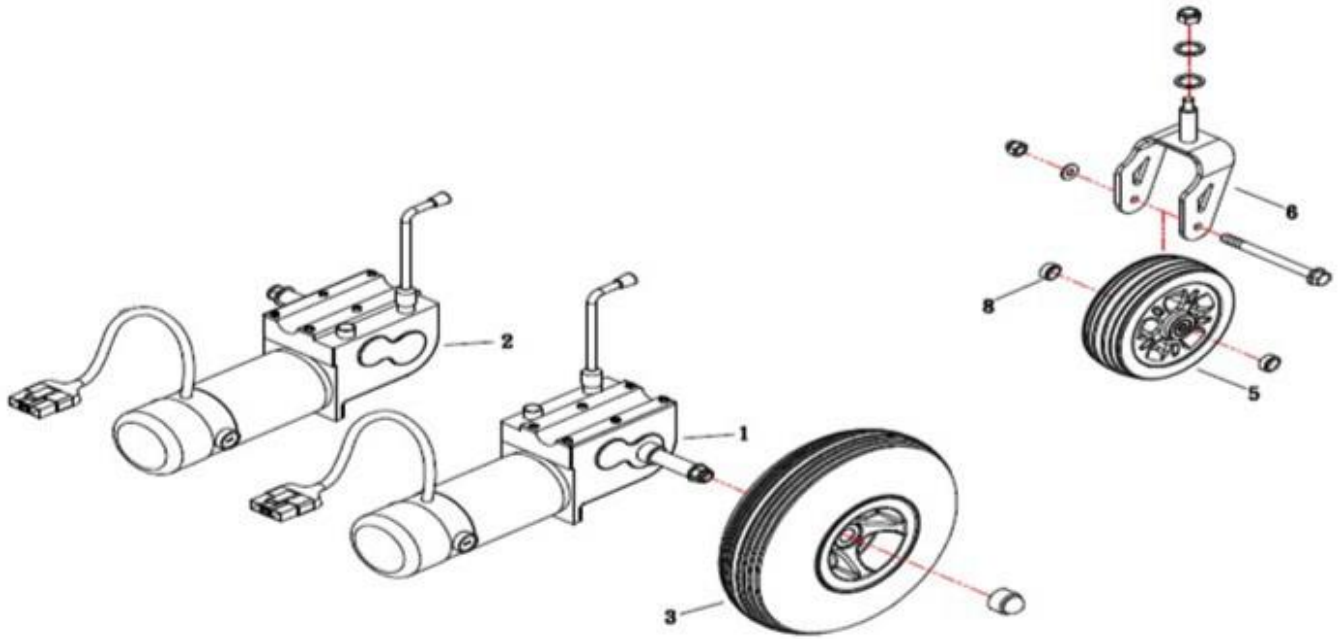

Motor - Wheel - Castor

No.	Product Number	New Code	Description	
1	09 152 4073	24073BE	MOTOR & GEARBOX ASSEMBLY R	
2	09 152 4081	24081BE	MOTOR & GEARBOX ASSEMBLY L	
3	09 152 9049	29049BE	DRIVE WHEEL 300-4 PU SOLID	
5	09 152 6227	26227BE	FRONT WHEEL	
6	09 152 6219	26219BE	FORK	
8	09 152 9056	29056BE	WHEEL SPACER