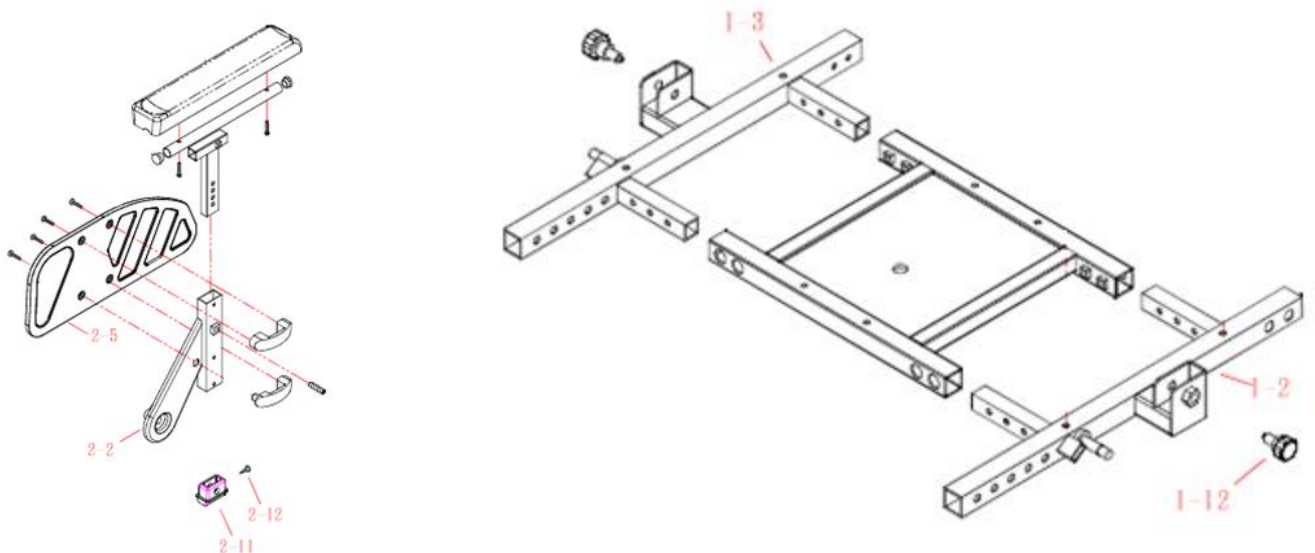

Seat 2 Swing-Back Arm

No.	Product Number	New Code	Description	
1-1	09 152 9403	29403BE	BRACKET COMP, SEAT	
1-2	09 152 9411	29411BE 40095BE	FRAME COMP, SEAT RH DETACHABLE ARMS FRAME BRACKET SEAT RH SWINGBACK ARMS	
1-3	09 152 9429	29429BE 40103BE	FRAME COMP, SEAT LH DETACHABLE ARMS FRAME COMP SEAT LH SWINGBACK ARMS	
1-6	09 152 9437	29437BE	PLATE, SEAT	
1-8	09 152 9445	29445BE	BRACKET COMP, BACKREST R	
1-9	09 152 9452	29452BE	BRACKET COMP, BACKREST L	
1-12	091540145	40145BE	ARM RELEASE KNOB SWINGBACK ARM	
2-1	09 152 9460	29460BE	BRACKET COMP, REST R	
2-1	09 152 9478	29478BE	BRACKET COMP, REST L	
2-2	09 152 9486	29486BE 40111BE 40129BE	BRACKET COMP, SIDE PLATE DETACHABLE ARMS BRACKET COMP, SIDE PLATE SWINGBACK ARM LH BRACKET COMP, SIDE PLATE SWINGBACK ARM RH	
2-3	09 152 9494	29494BE	REST R	
2-11		40152BE	ARM SUPPORT CAP SWINGBACK ARMS	
2-12		40160BE	SELF TAPPING SCREW SWINGBACK ARMS