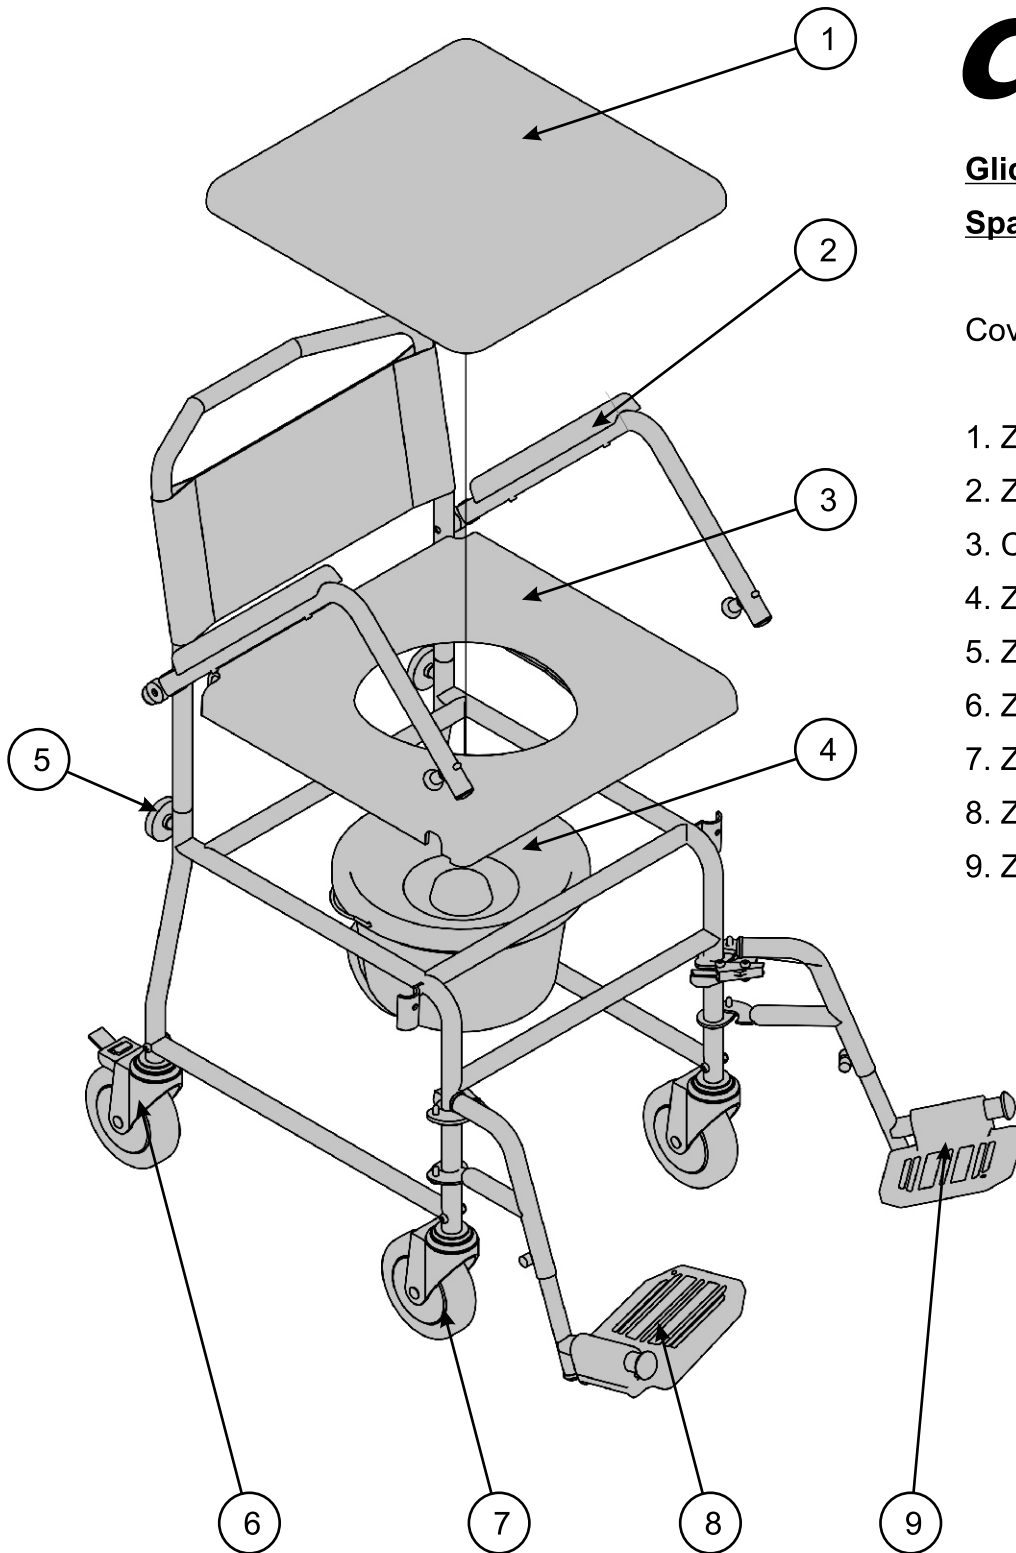

Glideabout Commode

Spare Parts Manual

Covers CWC001 and CWC002

1. Z33081-23 (Seat Cushion)
2. Z33083-23 (Arm Pad)
3. CWCSEAT (Commode Seat)
4. Z33079-23 (Bucket and Lid)
5. Z33082-23 (Screw Handle)
6. Z33077-23 (Braked Castor)
7. Z33078-23 (Unbraked Castor)
8. Z33073-23 (RHS Leg Rest)
9. Z33074-23 (LHS Leg Rest)

Glideabout Commode

Spare Parts Manual

Covers CWC004SV

1. Z33084-23 (Seat Cushion, 43W x 48D)
2. Z33083-23 (Arm Pad)
3. CWCSEAT2 (Seat - Blow Molded)
4. Z33079-23 (Bucket and Lid)
5. Z33082-23 (Screw Handle)
6. Z33077-23 (Braked Castor)
7. Z33073-23SV (RHS Leg Rest - Silver)
8. Z33074-23SV (LHS Leg Rest - Silver)
9. Z33085-23SV (Backrest - Silver)
10. Z33086-23 (Full Armrest)