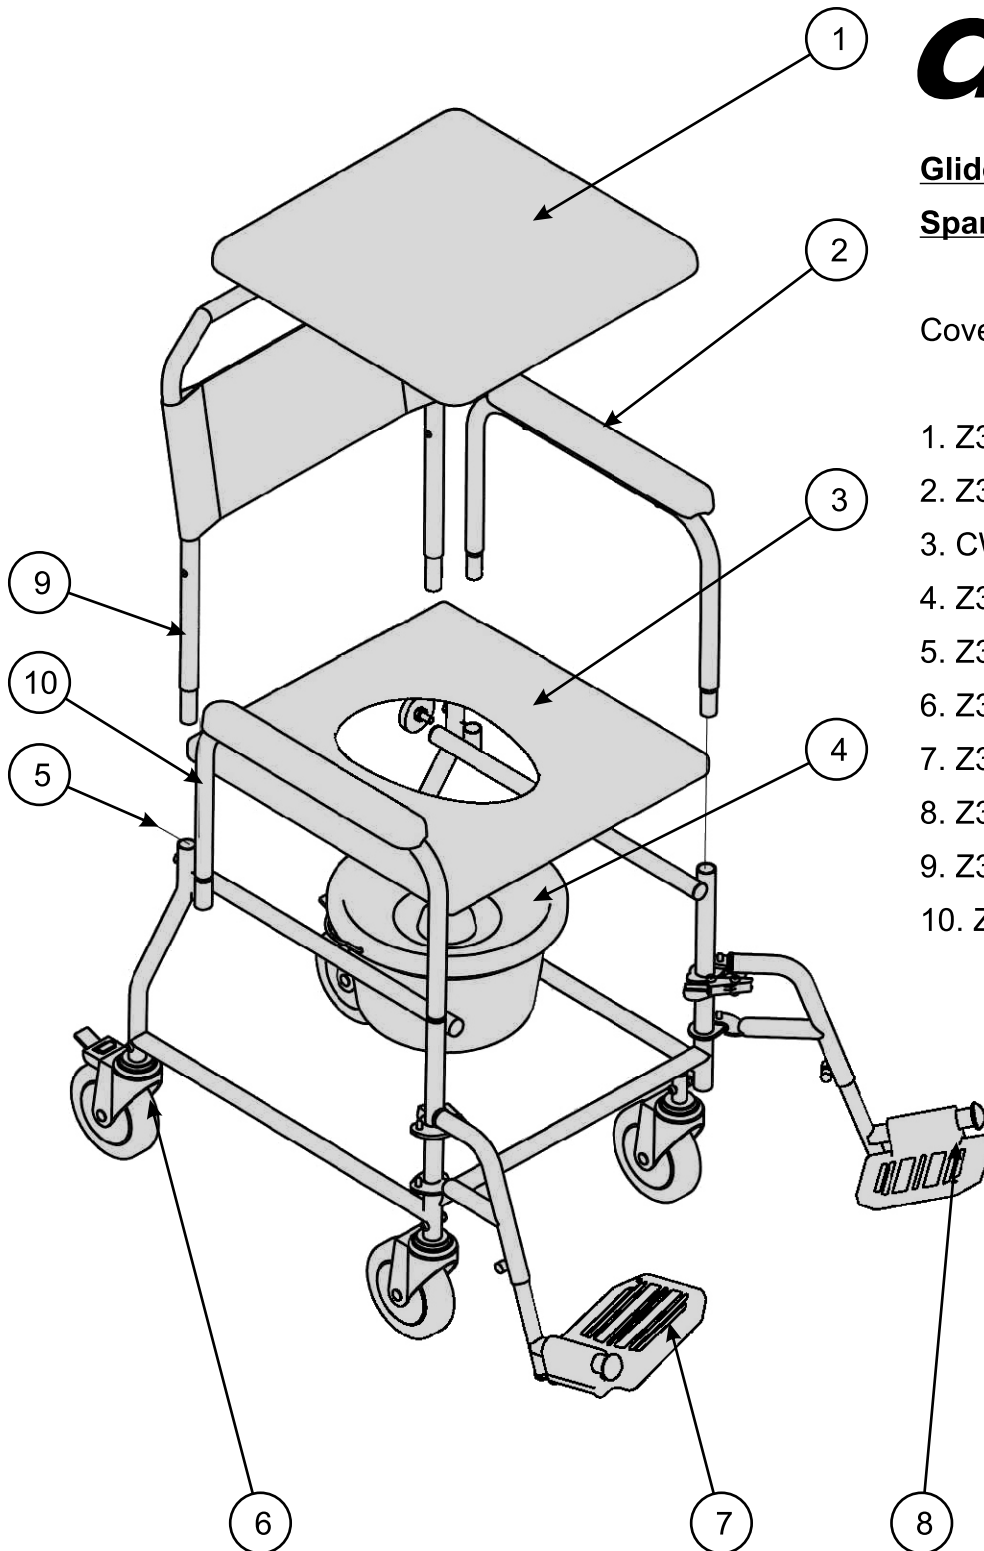

Glideabout Commode

Spare Parts Manual

Covers CWC001 and CWC002

1. Z33081-23 (Seat Cushion)
2. Z33083-23 (Arm Pad)
3. CWCSEAT (Commode Seat)
4. Z33079-23 (Bucket and Lid)
5. Z33082-23 (Screw Handle)
6. Z33077-23 (Braked Castor)
7. Z33078-23 (Unbraked Castor)
8. Z33073-23 (RHS Leg Rest)
9. Z33074-23 (LHS Leg Rest)

Glideabout Commode

Spare Parts Manual

Covers CWC004SV

1. Z33084-23 (Seat Cushion, 43W x 48D)
2. Z33083-23 (Arm Pad)
3. CWCSEAT2 (Seat - Blow Molded)
4. Z33079-23 (Bucket and Lid)
5. Z33082-23 (Screw Handle)
6. Z33077-23 (Braked Castor)
7. Z33073-23SV (RHS Leg Rest - Silver)
8. Z33074-23SV (LHS Leg Rest - Silver)
9. Z33085-23SV (Backrest - Silver)
10. Z33086-23 (Full Armrest)