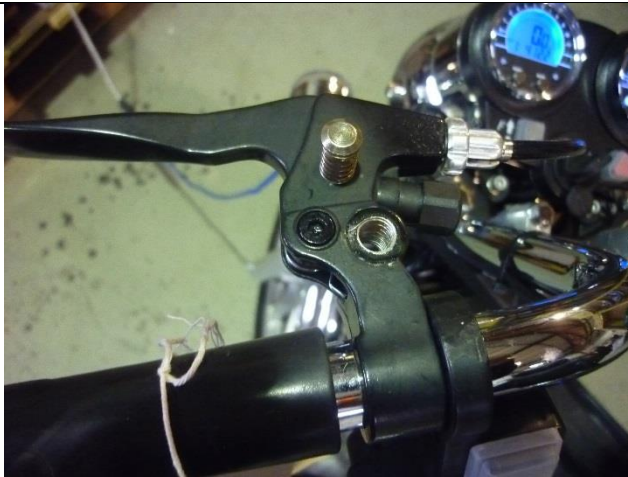

**SR001BLK WING MIRROR**

The left hand side wing mirror is mounted on the brake lever as shown in the picture, the left hand side has a 10mm diameter stem.

The right hand side wing mirror is attached by a bracket that attaches to the handle bar, this has a 8mm diameter stem Please note that both wing mirrors are handed and cannot be interchanged.