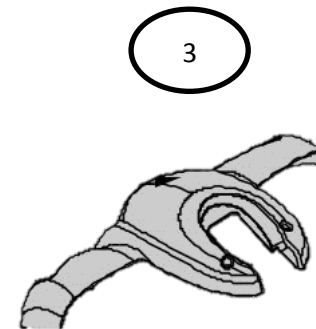

Electronic Spares

Shrouds Available;

Number;	Code	Description
1	S08-051-00318	Ambassador Rear Shroud, Red
1	S08-051-00351	Ambassador Rear Shroud, Blue
1	S08-051-00372	Ambassador Rear Shroud, Bronze
2	S08-051-00518	Ambassador Footwell Shroud, Red
2	S08-051-00551	Ambassador Footwell Shroud, Blue
2	S08-051-00572	Ambassador Footwell Shroud, Bronze
3	S08-051-00718	Ambassador Front Shroud, Red
3	S08-051-00751	Ambassador Front Shroud, Blue
3	S08-051-00772	Ambassador Front Shroud Bronze

Separate Parts Available

Code	Description
C12-051-00200	Charging Socket
C09-051-01303	Ambassador Transaxle Only W/O Motor
SEATM02	Ambassador Seat Assembly
C07-051-00700	Ambassador Seat Post
S07-044-00100	Armrest, Adjustable, Left, W/I Cover
S07-044-00600	Armrest, Adjustable, Right, W/I Cover
C04-022-00500	750 lb Shock Absorber
S05-051-00200	Ambassador Front Tyre & Wheel Comple
S06-051-00100	Ambassador Rear Tyre & Wheel Complete, Right Hand Side
S06-051-00200	Ambassador Rear Tyre & Wheel Complete, Left Hand Side
C13-052-00100	Ambassador Headlight
C15-052-00100	Front Signal Lamp, Right
C15-052-00200	Front Signal Lamp, Left
C14-052-00100	Rear Signal Lamp, Right
C14-052-00200	Rear Signal Lamp, Left
C37-001-00201	Mirror, Right
M43700300000	Mirror, Left
12V50AH	12 Volt, 50Ahmp Batteries