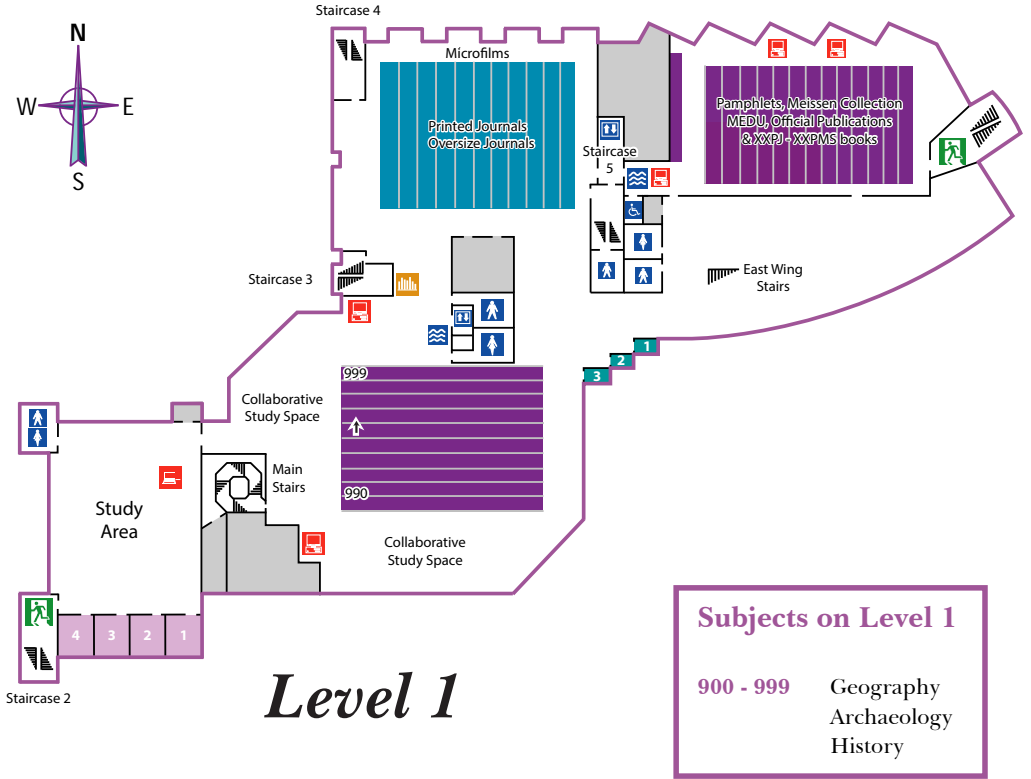

Bill Bryson Library *Map*

Level 1

Subjects on Level 1

900 - 999 Geography
 Archaeology
 History

-  Journals
-    Individual Study Rooms
-     Disability Support Rooms

- | | | | |
|---|---|--|---|
|  Borrow |  Books |  Lift |  Water Fountain |
|  Search |  Oversized Books |  Mens Toilets |  Restricted Area |
|  Computer Areas |  Reshelving Area |  Ladies Toilets |  Staff Area |
|  Print/Copy/Scan | |  Disabled Toilets |  Emergency Exit Stairs |

Bill Bryson Library Map

Level 2

1 2 Group Study Rooms

4 5 Study Rooms for 1-2 People

Red Short Loan Collection

Orange Reservation Shelf

Borrow

Books

Lift

Water Fountain

Search

Oversized Books

Mens Toilets

Restricted Area

Computer Areas

Resheling Area

Ladies Toilets

Staff Area

Print/Copy/Scan

Disabled Toilets

Emergency Exit Stairs

Bill Bryson Library *Map*

Level 3

Subjects on Level 3	
400 - 499	Languages
500 - 599	Mathematics Physics Chemistry Earth Sciences Biology
600 - 699	Medicine Engineering Business
700 - 779	Arts
780 - 799	Music Film Sport
800 - 829	Literature