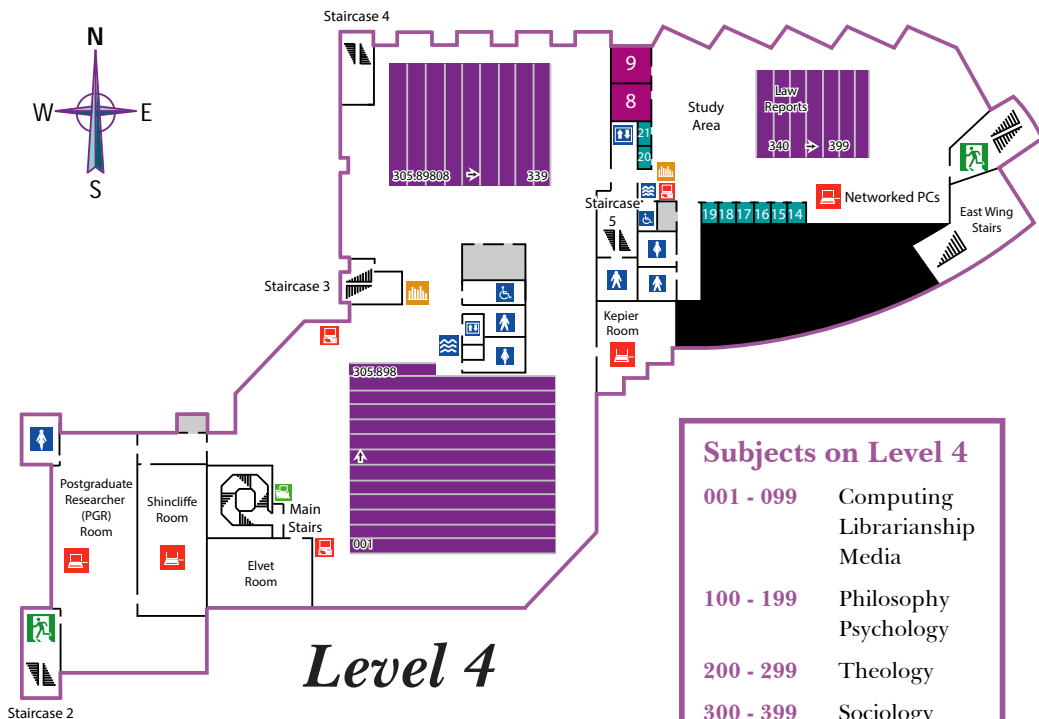

Lift

Water Fountain

Search

Oversized Books

Mens Toilets

Restricted Area

Computer Areas

Resheling Area

Ladies Toilets

Staff Area

Print/Copy/Scan

Disabled Toilets

Emergency Exit Stairs

Bill Bryson Library *Map*

Level 3

Subjects on Level 3	
400 - 499	Languages
500 - 599	Mathematics Physics Chemistry Earth Sciences Biology
600 - 699	Medicine Engineering Business
700 - 779	Arts
780 - 799	Music Film Sport
800 - 829	Literature

- Audio-Visual Material
- Group Study Rooms
- Individual Study Rooms
- Music Study Room
- Study Room for 1-2 People

- | | | | |
|---|---|--|---|
|  Borrow |  Books |  Lift |  Water Fountain |
|  Search |  Oversized Books |  Mens Toilets |  Restricted Area |
|  Computer Areas |  Resheling Area |  Ladies Toilets |  Staff Area |
|  Print/Copy/Scan | |  Disabled Toilets |  Emergency Exit Stairs |

Bill Bryson Library Map

Last Updated Feb 2019

- Subjects on Level 4**
- 001 - 099** Computing
Librarianship
Media
 - 100 - 199** Philosophy
Psychology
 - 200 - 299** Theology
 - 300 - 399** Sociology
Anthropology
Politics
Economics
Law
Social Services
Education