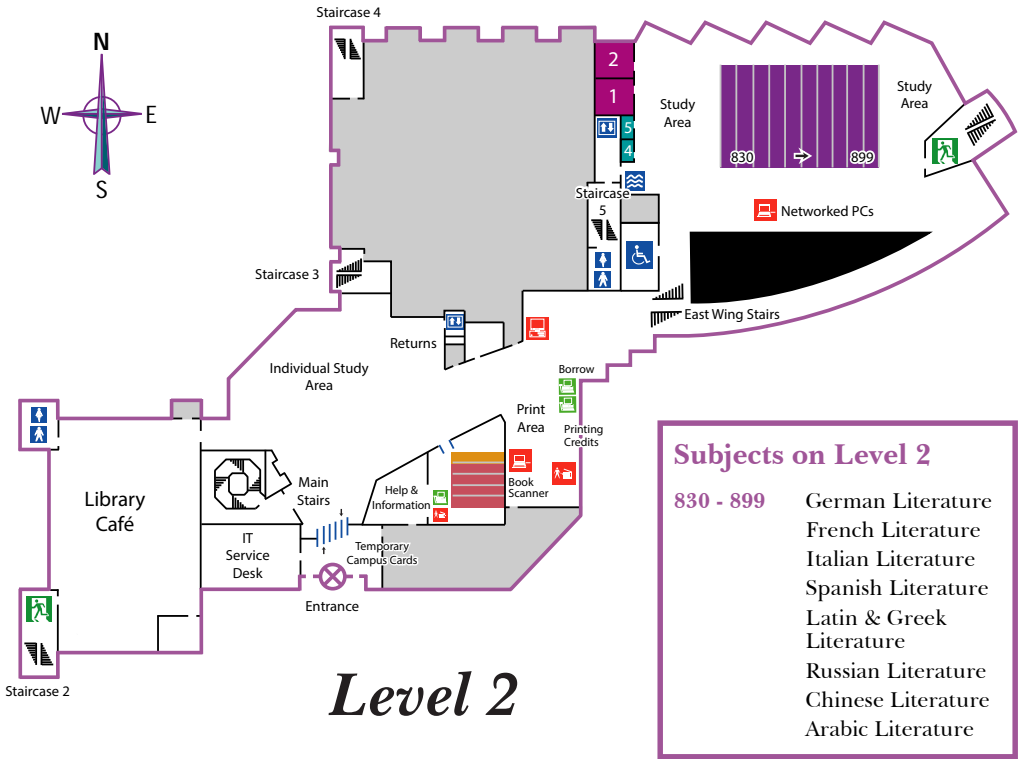

Bill Bryson Library *Map*

Level 1

Subjects on Level 1

900 - 999 Geography
 Archaeology
 History

-  Journals
-    Individual Study Rooms
-     Disability Support Rooms

- | | | | |
|---|---|--|---|
|  Borrow |  Books |  Lift |  Water Fountain |
|  Search |  Oversized Books |  Mens Toilets |  Restricted Area |
|  Computer Areas |  Reshelving Area |  Ladies Toilets |  Staff Area |
|  Print/Copy/Scan | |  Disabled Toilets |  Emergency Exit Stairs |

Bill Bryson Library Map

Level 2

1 2 Group Study Rooms

4 5 Study Rooms for 1-2 People

Red Short Loan Collection

Orange Reservation Shelf

Borrow

Books

Lift

Water Fountain

Search

Oversized Books

Mens Toilets

Restricted Area

Computer Areas

Resheling Area

Ladies Toilets

Staff Area

Print/Copy/Scan

Disabled Toilets

Emergency Exit Stairs

Bill Bryson Library *Map*

Level 3

Subjects on Level 3	
400 - 499	Languages
500 - 599	Mathematics Physics Chemistry Earth Sciences Biology
600 - 699	Medicine Engineering Business
700 - 779	Arts
780 - 799	Music Film Sport
800 - 829	Literature