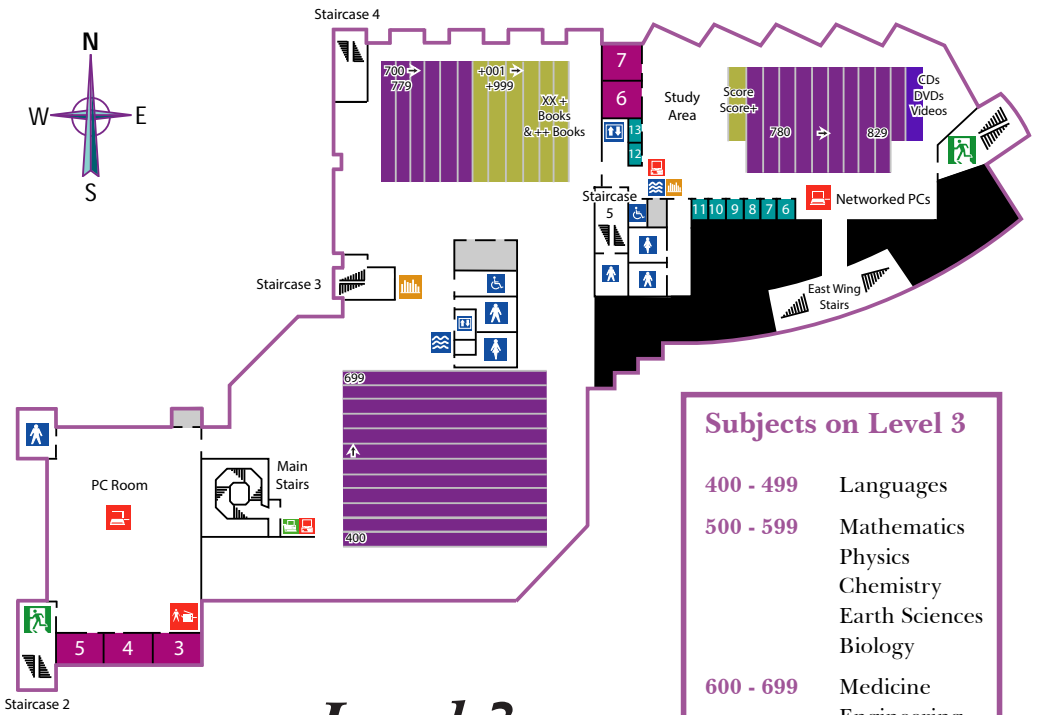

Lift

Water Fountain

Search

Oversized Books

Mens Toilets

Restricted Area

Computer Areas

Resheling Area

Ladies Toilets

Staff Area

Print/Copy/Scan

Disabled Toilets

Emergency Exit Stairs

Bill Bryson Library *Map*

Level 3

Subjects on Level 3	
400 - 499	Languages
500 - 599	Mathematics Physics Chemistry Earth Sciences Biology
600 - 699	Medicine Engineering Business
700 - 779	Arts
780 - 799	Music Film Sport
800 - 829	Literature

- Audio-Visual Material
- Group Study Rooms
- Individual Study Rooms
- Music Study Room
- Study Room for 1-2 People

- | | | | |
|---|---|--|---|
|  Borrow |  Books |  Lift |  Water Fountain |
|  Search |  Oversized Books |  Mens Toilets |  Restricted Area |
|  Computer Areas |  Resheling Area |  Ladies Toilets |  Staff Area |
|  Print/Copy/Scan | |  Disabled Toilets |  Emergency Exit Stairs |

Bill Bryson Library Map

Last Updated Feb 2019

- Subjects on Level 4**
- 001 - 099** Computing
Librarianship
Media
 - 100 - 199** Philosophy
Psychology
 - 200 - 299** Theology
 - 300 - 399** Sociology
Anthropology
Politics
Economics
Law
Social Services
Education