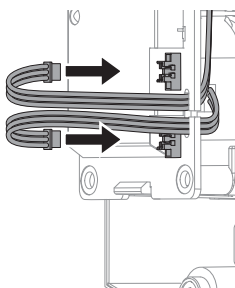

## INSTALLATIONS

**1** Insert CR123A battery (4 pcs per 1 unit, total 8 pcs) into Battery Holder. Ensure the positive terminals are facing toward the front.

**2** Open the battery plate in the direction of the arrow.

**3** Insert CRH-5 into battery box in order of lower to upper.

**Note>>**  
 Insert CRH-5 in the direction where OPTEX logo is readable.

**4** Close the battery plate.

**5** Route connectors from CRH-5 through the notches of battery plate and connect the CRH-5 male connectors to the female connectors of the battery plate.

**Note>>**  
 When the battery replace, remove the connector of CRH-5 before open the battery plate.