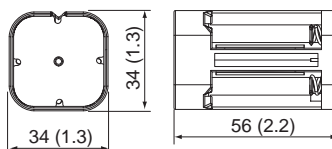

## SYSTEM DIAGRAM

Receiver  
 Transmitter

Battery plate

## DIMENSIONS

Unit: mm (inch)