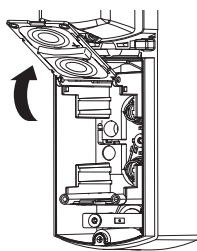

### PARTS IDENTIFICATION

Battery Holder x2

## INSTALLATIONS

**1** Insert CR123A battery (4 pcs per 1 unit, total 8 pcs) into Battery Holder. Ensure the positive terminals are facing toward the front.

**2** Open the battery plate in the direction of the arrow.

**3** Insert CRH-5 into battery box in order of lower to upper.

**Note>>**  
 Insert CRH-5 in the direction where OPTEX logo is readable.

**4** Close the battery plate.

**5** Route connectors from CRH-5 through the notches of battery plate and connect the CRH-5 male connectors to the female connectors of the battery plate.