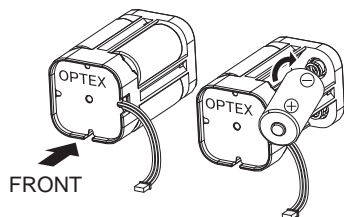

# INSTALLATION INSTRUCTIONS

BATTERY OPERATED PHOTOELECTRIC DETECTOR  
**Smart Line™ series**  
**OPTION**

CR123A Battery Holder

Battery holder when using CR123A as a power source.

### PARTS IDENTIFICATION

Battery Holder x2

## INSTALLATIONS

**1** Insert CR123A battery (4 pcs per 1 unit, total 8 pcs) into Battery Holder. Ensure the positive terminals are facing toward the front.

**2** Open the battery plate in the direction of the arrow.