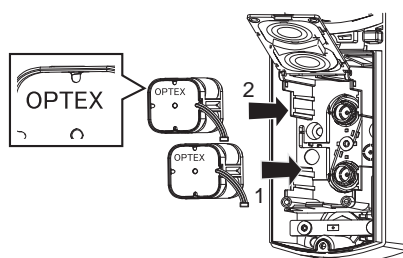

## INSTALLATIONS

**1** Insert CR123A battery (4 pcs per 1 unit, total 8 pcs) into Battery Holder. Ensure the positive terminals are facing toward the front.

**2** Open the battery plate in the direction of the arrow.

**3** Insert CRH-5 into battery box in order of lower to upper.

**Note>>**  
 Insert CRH-5 in the direction where OPTEX logo is readable.

**4** Close the battery plate.

**5** Route connectors from CRH-5 through the notches of battery plate and connect the CRH-5 male connectors to the female connectors of the battery plate.