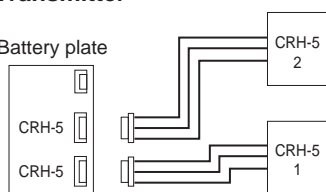

**3** Insert CRH-5 into battery box in order of lower to upper.

**Note>>**  
 Insert CRH-5 in the direction where OPTEX logo is readable.

**4** Close the battery plate.

**5** Route connectors from CRH-5 through the notches of battery plate and connect the CRH-5 male connectors to the female connectors of the battery plate.

**Note>>**  
 When the battery replace, remove the connector of CRH-5 before open the battery plate.

## SYSTEM DIAGRAM

Receiver  
 Transmitter

Battery plate