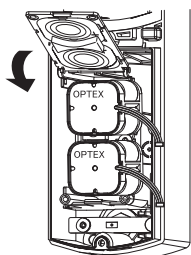

## INSTALLATIONS

**1** Insert CR123A battery (4 pcs per 1 unit, total 8 pcs) into Battery Holder. Ensure the positive terminals are facing toward the front.

**2** Open the battery plate in the direction of the arrow.

**3** Insert CRH-5 into battery box in order of lower to upper.

**Note>>**  
 Insert CRH-5 in the direction where OPTEX logo is readable.

**4** Close the battery plate.

**5** Route connectors from CRH-5 through the notches of battery plate and connect the CRH-5 male connectors to the female connectors of the battery plate.