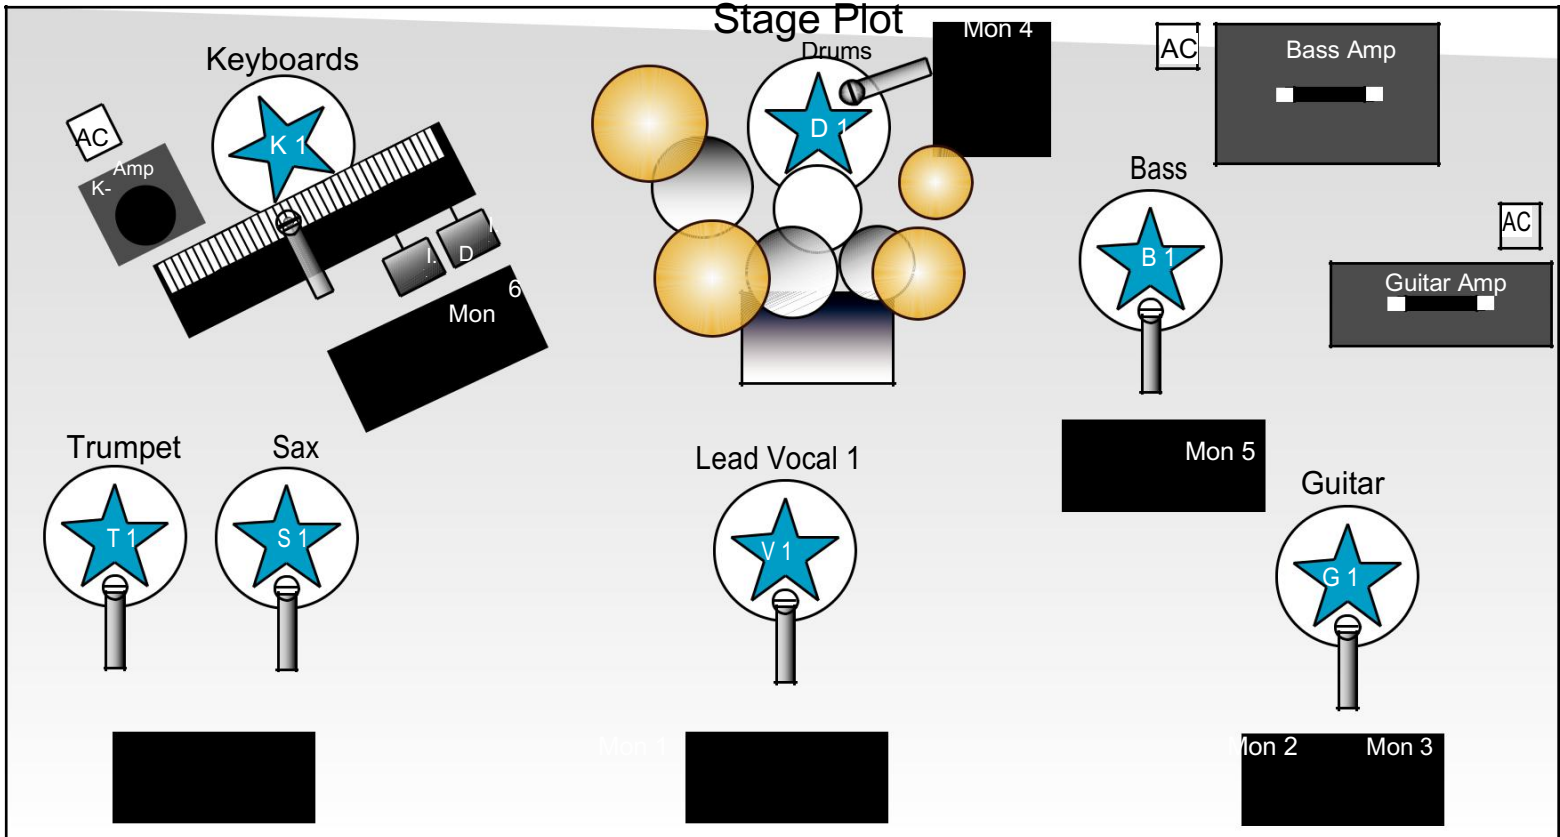

## Stage plot 7 piece show

### Input list

1. Kick
2. Snare
3. Hi-Hat
4. Rack tom 1
5. Rack tom 2
6. Floor tom
7. Overhead 1
8. Overhead 2
9. Bass amp (D.I.)
10. Guitar Amp (mic)
11. Keys L (D.I.)
12. Keys R (D.I.)
13. Trumpet (mic)
14. Sax (mic)
15. Vocal (Drums)
16. Vocal (Guitar)
17. Vocal (Keys)
18. Vocal (Bass)
19. Vocal Lead 1

### LEGEND:

-  VOCAL MIC
-  BAND MEMBER
-  DIRECT BOX
-  AC POWER OUTLET