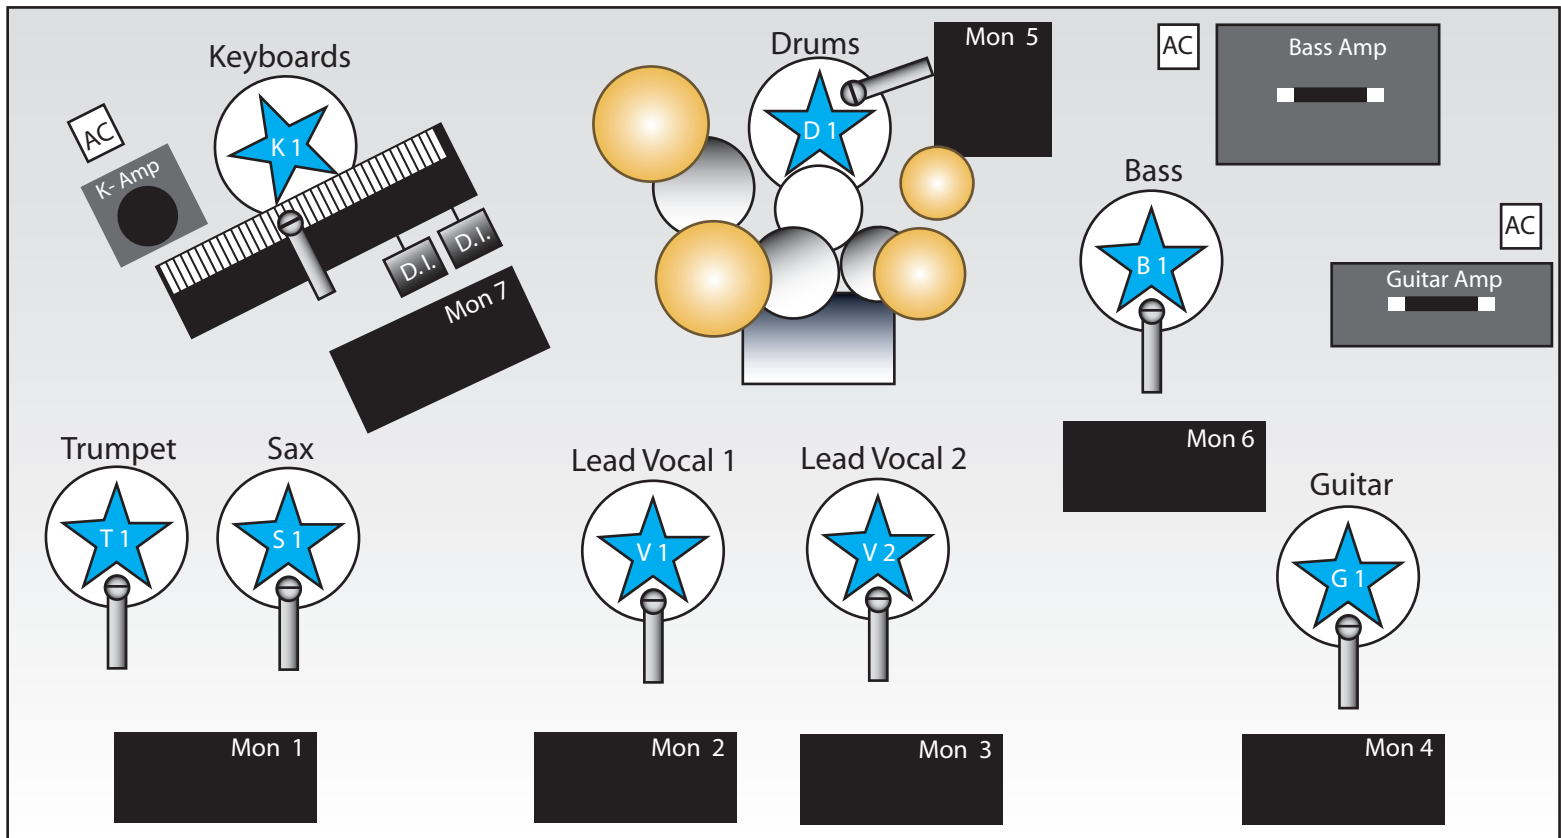

The Saultones

Stage plot 8 piece show

Input list

1. Kick
2. Snare
3. Hi-Hat
4. Rack tom 1
5. Rack tom 2
6. Floor tom
7. Overhead 1
8. Overhead 2
9. Bass amp (D.I.)
10. Guitar Amp (mic)
11. Keys L (D.I.)
12. Keys R (D.I.)
13. Trumpet (mic)
14. Sax (mic)
15. Vocal (Drums)
16. Vocal (Guitar)
17. Vocal (Keys)
18. Vocal Lead 1
19. Vocal Lead 2

LEGEND:

-  VOCAL MIC
-  BAND MEMBER
-  D.I. DIRECT BOX
-  POWER OUTLET