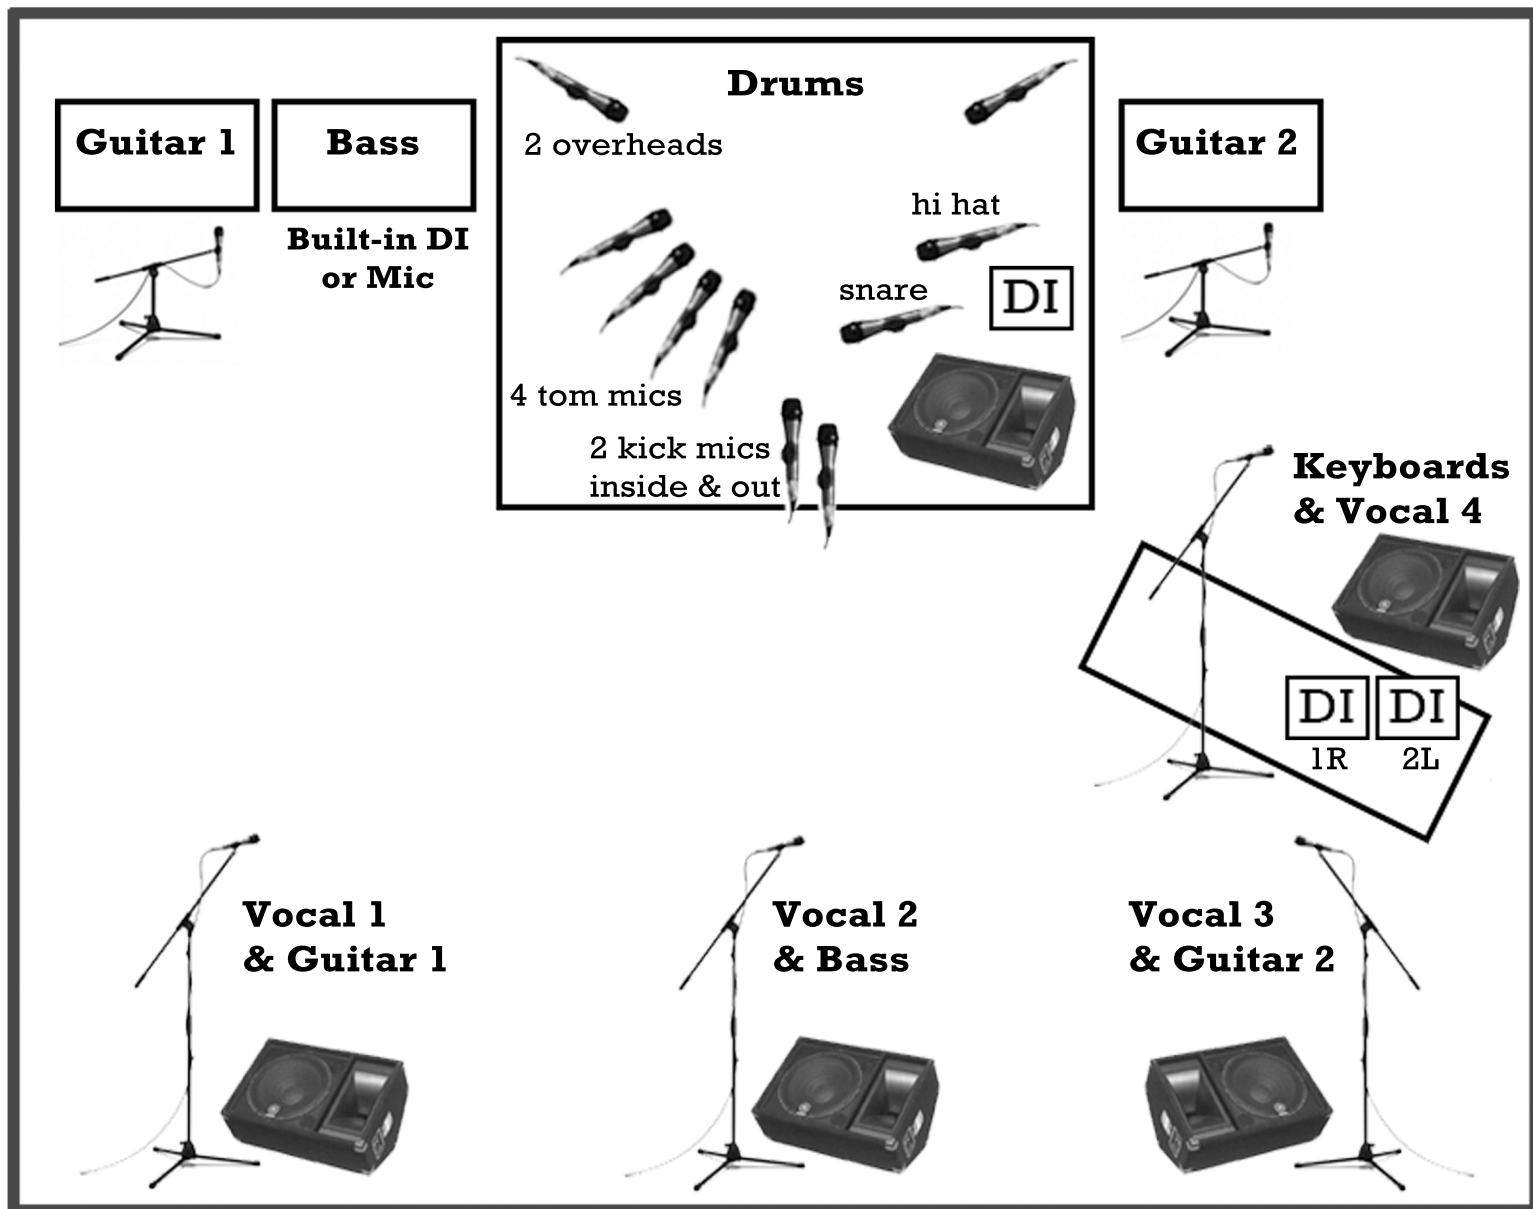

# Stage Plot

## Notes & Preferred Mics:

Vocal 2: Medium hall reverb  
Vocal 3: Slapback delay (aprox 80ms)  
Vocals: Beta 58  
Guitars: e609  
Lead vocals alternate between V2 & V3

Kick inside: Shure 91  
Kick outside: Shure 52  
Snare: Shure Beta 57  
Hi Hat: Shure 57 or your choice  
Toms: Shure 98s  
Overheads: your choice