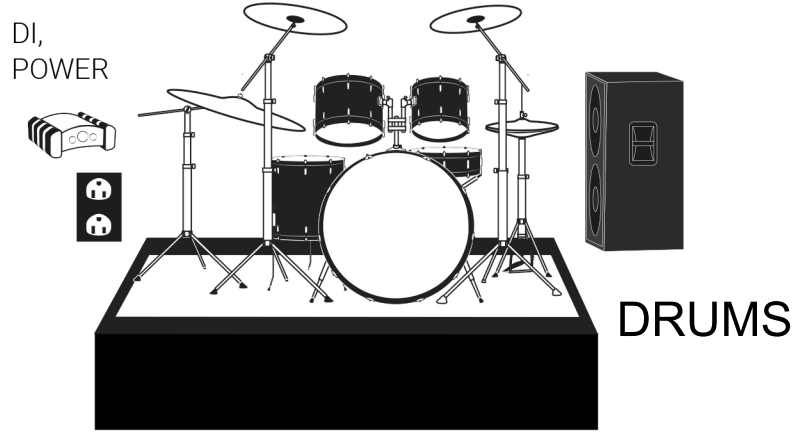

HDMI Input for Video (If Applicable)

ACOUSTIC GUITAR

Roland JC-120 or Fender Twin

LEAD VOX

LEAD GUITAR

BASS

10 bottles of water on stage

Front of Stage