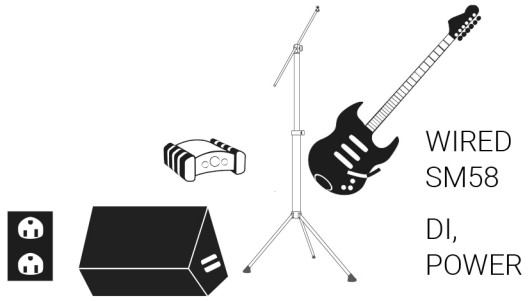

HDMI Input for Video (If Applicable)

ACOUSTIC GUITAR

Roland JC-120 or Fender Twin

LEAD VOX

LEAD GUITAR

BASS

10 bottles of water on stage

Front of Stage