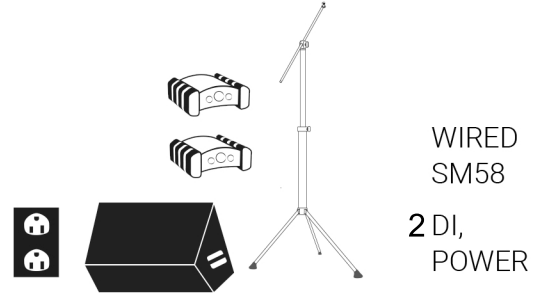

HDMI Input for Video (If Applicable)

ACOUSTIC GUITAR

Roland JC-120 or Fender Twin

LEAD VOX

LEAD GUITAR

BASS

10 bottles of water on stage

Front of Stage