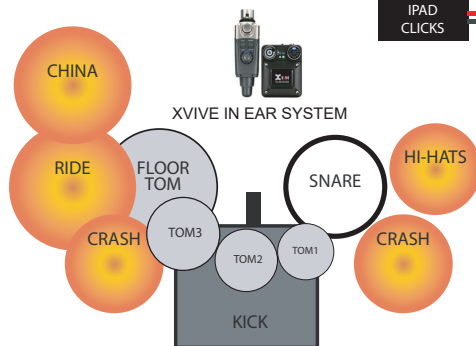

# STELLAR STAGE PLOT

CONTACT 281-236-0424 (ADRIAN)

**FRANK**  
BASS DI OUT

**FRED**  
DRUMS/BACKING VOX  
5 PC.  
HHATS, 2CRASHES, 1RIDE, 1CHINA

WEDGE  
MONITOR

**PWALLY**  
TURNTABLES  
XLR OUT TO DI

**NICK**

MIC DI OUT MIC DI OUT

STAGE  
RIGHT

XVIVE IN EAR SYSTEM  
VOCAL BOOM

**ADRIAN**

DJEMBE XLR  
ACOUSTIC DI

XVIVE IN EAR SYSTEM  
VOCAL BOOM

STAGE  
LEFT

XVIVE IN EAR SYSTEM  
VOCAL BOOM

INPUT LIST:

1. KICK
2. SNARE
3. RACK TOM 1
4. RACK TOM 2
5. RACK TOM 3
6. FLOOR TOM
7. HIHATS
8. DJEMBE
9. GUITAR CAB 1
10. GUITAR CAB 2
11. BASS DI OUT
12. CENTER ACOUSTIC
13. DJ XLR OUT
14. MAIN VOX
15. BASS VOX
16. GUITAR VOX
17. 1/4" CLICK TO DI

MONITOR LIST:

1. DRUM XVIVE
2. STAGE RIGHT XVIVE
3. CENTER VOX XVIVE
4. STAGE LEFT XVIVE
5. TURNTABLE WEDGE

NOTES:

- 3 BOOMS UP FRONT
- 4 WIRELESS XLR IN-EAR TRANSMITTERS
- MAIN VOCALIST PLAYS ACOUSTIC AND DJEMBE DRUM
- DJ USES WEDGE
- CLICKS ONLY NO BACKING TRACKS