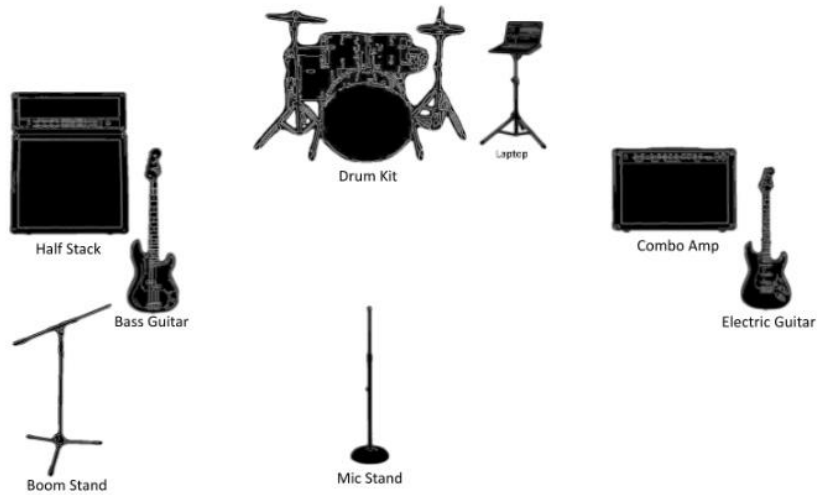

HILB

HOLLYWOOD LIVE BAND

INPUTS

INSTRUMENTS

1	Snare Top
2	Snare Bottom
3	Kick In
4	Kick Out
5	Tom 1
6	Tom 2
7	Floor Tom
8	Overhead Left
9	Overhead Right
10	Bass DI
11	Guitar Mic Left
12	Guitar Mic Right
13	Lead Vocal
14	Bass Vocal
15	Tracks (mono)
16	Click (mono)

	OUTPUTS	INSTRUMENTS
1		Drum IEM XLR Left
2		Drum IEM XLR Right
3		Bass Floor Monitor Left
4		Bass Floor Monitor Right
5		Guitar Floor Monitor Left
6		Guitar Floor Monitor Right
7		Vocal IEM XLR Left
8		Vocal IEM XLR Right

	BACKLINE	INSTRUMENTS
Drums		<u>DW Drums Collector Series</u>
		Kick 22"
		Snare 14"x6.5"
		Tom 10"
		Tom 12"
		Floor Tom 16"
		<u>DW Drums Hardware 9000 Series</u>
		x1 Single Pedal
		x1 HiHat Stand
		x1 Snare Stand
		x1 Drum Throne
		x3 Cymbal Boom Stands
		<u>TRX Cymbals AX series</u>
		HiHat 15"
		Crash 18"
		Stacker 18"
		Ride 22"
Bass		Ampeg SVT or similar
		Bass cabinet 1x15 or 4x10
Guitar		Marshall JCM 900 or similar
		Guitar cabinet (Celestion Greenback or V30)
Vocal		Sennheiser e935 or Shure SM58
		Straight mic stand

HOSPITALITY RIDER**ITEMS****Drinks**

One case of cold water

One case of cold sparkling water

Hot beverages including coffee and tea

Assorted cold soda and juice

Assorted quality beer (Guinness, IPA, ...)

Food