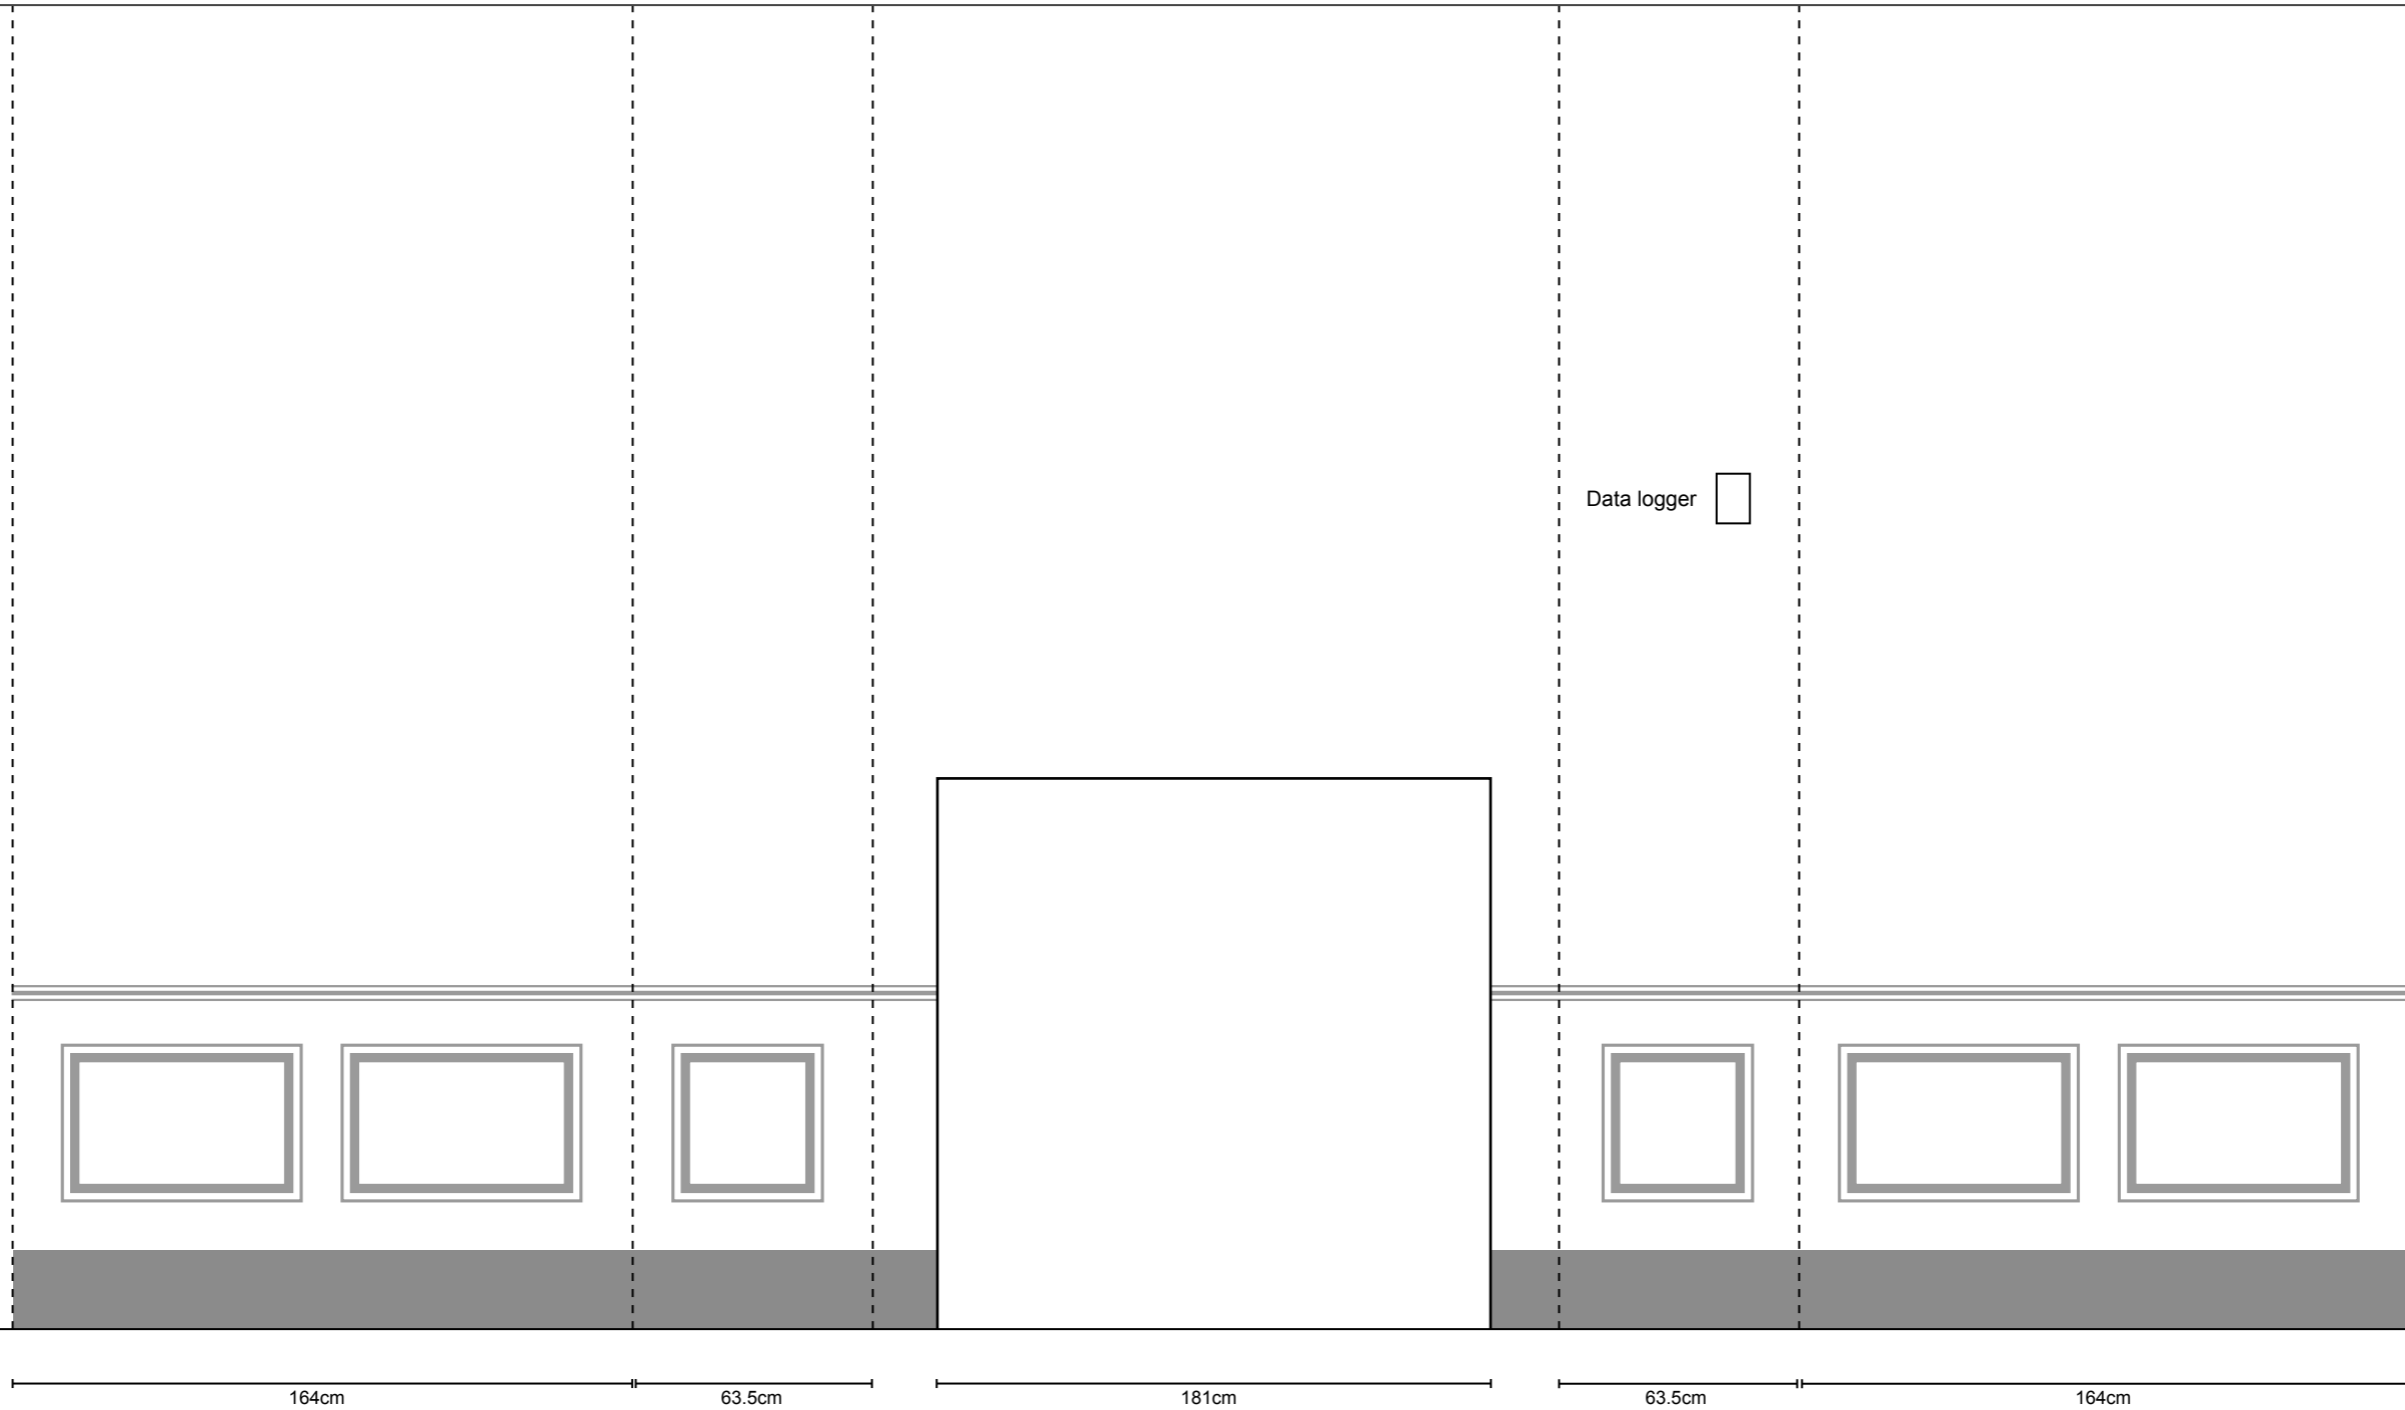

Scale 1:20
Exhibition/Display:
Dates:
Observations:

Room: 4
Wall Number: 4
Orientation: West
Wall Size: 549cm (W) x 345cm (H)
Scale 1:20

Exhibition/Display:
Dates:
Observations:

Display Measurements

95cm

96cm

Exhibition/Display:
Dates:
Observations:

Display Measurements

80cm

97cm

102cm

Room: 5
Wall Number: 3
Orientation: South
Wall Size: 164cm (W) x 345cm (H)
Wall Size: 63.5cm (W) x 345cm (H)
Wall Size: 181cm (W) x 345cm (H)
Wall Size: 63.5cm (W) x 345cm (H)
Wall Size: 164cm (W) x 345cm (H)
Scale 1:20

Exhibition/Display:
Dates:
Observations:

Display Measurements

164cm

63.5cm

181cm

63.5cm

164cm

Room: 5
Wall Number: 4
Orientation: West
Wall Size: 555cm (H) x 345cm (H)
Scale 1:20

Exhibition/Display:
Dates:
Observations:

Display Measurements

555cm

Room: 6
Wall Number: 1
Orientation: East
Wall Size: 402cm (W) x 345cm (H)
Scale 1:20

Exhibition/Display:
Dates:
Observations:

Display Measurements