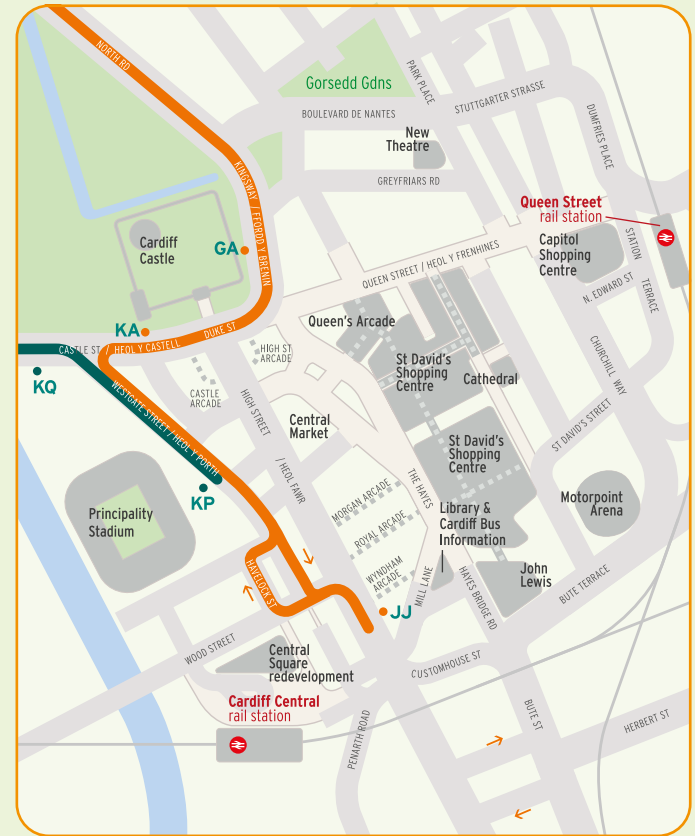

promotional fare area

## where to get on in Cardiff city centre

● routes 21, 23 & 24 ● route 25