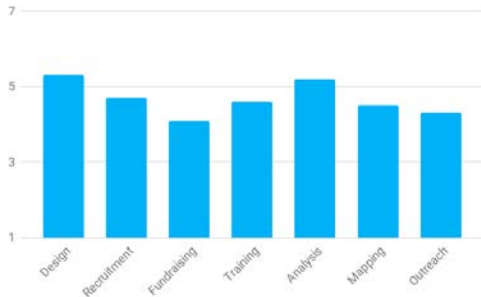

We power citizen science projects all over the world

know your audience

build relevant software

✓ 120+ customer discovery interviews

✓ design & analysis tools

Time Spent on Tasks

Customer Feature Preferences