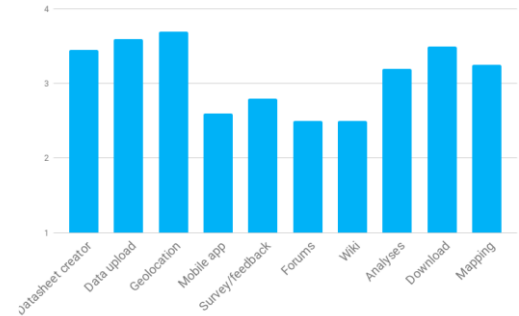

✓ 170+ customer discovery interviews

✓ design & analysis tools

Time Spent on Tasks

partner for sustainability

Goals

- ✓ Broaden inclusivity of citizen science (CS)
- ✓ Improve CS software
- ✓ Mobilize CS data for meta-analyses
- ✓ Protect participant privacy
- ✓ Elevate the value and rigor of citizen science software and data