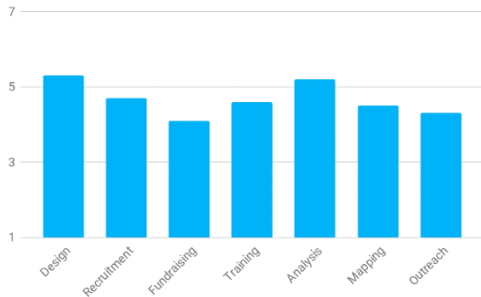

✓ 170+ customer discovery interviews

✓ design & analysis tools

Time Spent on Tasks

partner for sustainability

Goals

- ✓ Broaden inclusivity of citizen science (CS)
- ✓ Improve CS software
- ✓ Mobilize CS data for meta-analyses
- ✓ Protect participant privacy
- ✓ Elevate the value and rigor of citizen science software and data