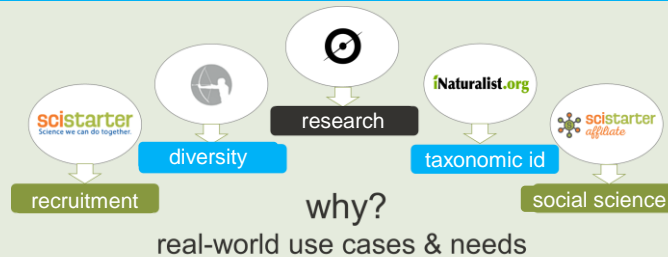

✓ 170+ customer discovery interviews

✓ design & analysis tools

Time Spent on Tasks

partner for sustainability

Goals

- ✓ Broaden inclusivity of citizen science (CS)
- ✓ Improve CS software
- ✓ Mobilize CS data for meta-analyses
- ✓ Protect participant privacy
- ✓ Elevate the value and rigor of citizen science software and data

Integrations & Interoperability

Future Directions

- ✓ Embeddable widgets
- ✓ Custom portals
- ✓ Custom apps
- ✓ Participant privacy flexibility
- ✓ Data collection flexibility
- ✓ Improved real-time analyses