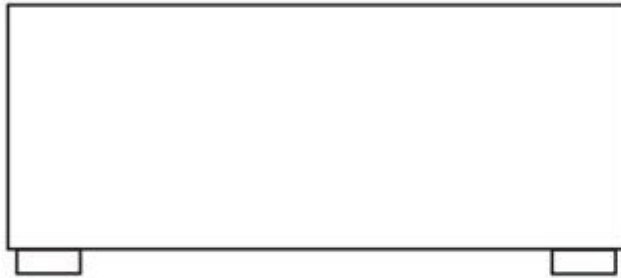

m o o o i[®]

Paper Cupboard Patchwork

Paper Patchwork by Studio Job is a new member of Moooi's renowned Paper Collection family, which celebrates classic forms and a material with infinite potential: paper.

Designer	Studio Job
Year of design	2012
Material	wood and cardboard, finished with paper, polyurethane (PU) and wood veneer

m o o o i[®]

dimensions

155cm | 61"

68cm | 26.8"

238cm | 93.7"