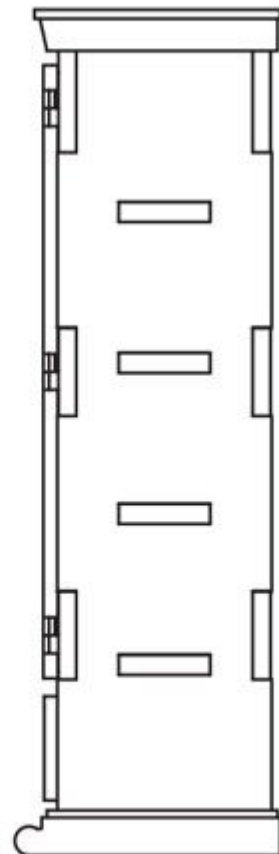

m o o o i[®]

Paper Cupboard Patchwork

Paper Patchwork by Studio Job is a new member of Moooi's renowned Paper Collection family, which celebrates classic forms and a material with infinite potential: paper.

Designer	Studio Job
Year of design	2012
Material	wood and cardboard, finished with paper, polyurethane (PU) and wood veneer

m o o o i[®]

dimensions

155cm | 61"

68cm | 26.8"

238cm | 93.7"