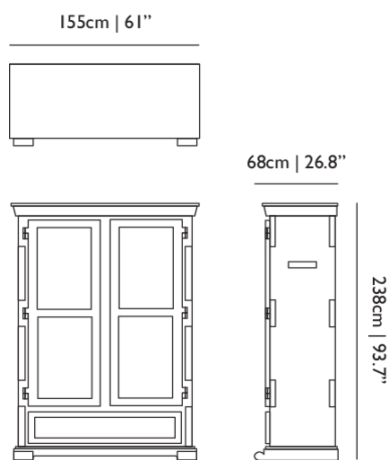

Dimensions

Product

WIDTH 155cm | 61"
HEIGHT 238cm | 93.7"
DEPTH 68cm | 26.8"

Packaging

WIDTH 0cm | 0"
HEIGHT 0cm | 0"
CUBAGE 1.43m³ | 50.5ft³
LENGTH 0cm | 0"
WEIGHT 126cm | 277.78lbs