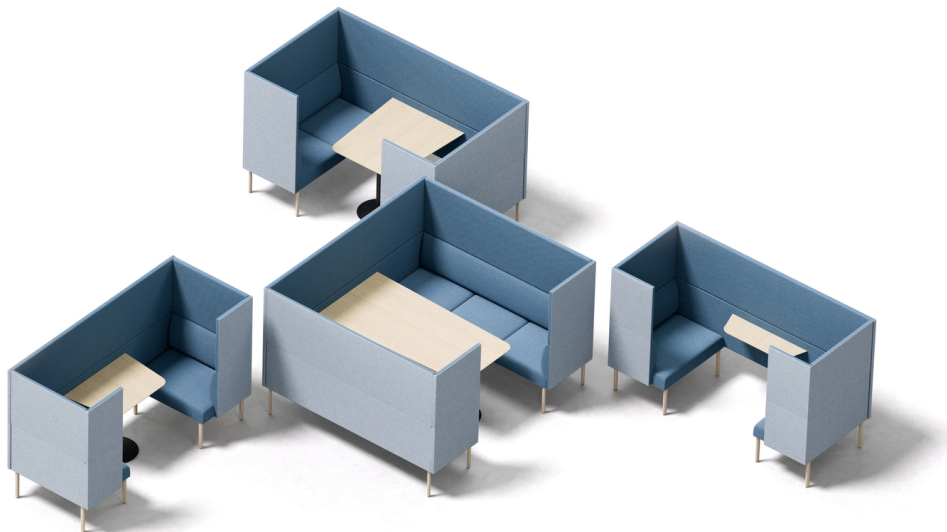

Noora Meet & Work

Meeting module for 2-6 persons

Design — Antti Kotilainen

Noora meeting module with an upright and light look is suitable for lobby and meeting areas. Its various options allow numerous configurations, and as a high-walled sofa, the sofa creates a comfortable and sheltered meeting space for 2-6 persons.

MATERIAL DESCRIPTION:

Upholstery: fully upholstered

Legs, wood: ash, stained ash or oak

Legs, metal: black, white, chrome or Inspiring Colors

Table top: ash, stained ash, oak or laminate (black and white)

Table leg: white, black, chrome and Inspiring Colors

PRODUCT CODE NUMBER:

442L = two easy chairs with low screens

442H = two easy chairs with high screens

444L = two two-seater sofas with low screens

444H = two two-seater sofas with high screens

446L = two three-seater sofas with low screens

446H = two three-seater sofas with high screens

T25 = table 25x82 cm

T55 = table 55x82 cm

T96 = table 96x82 cm

T158 = table 158x82 cm

S = entrance screens

N = narrow entrance screens