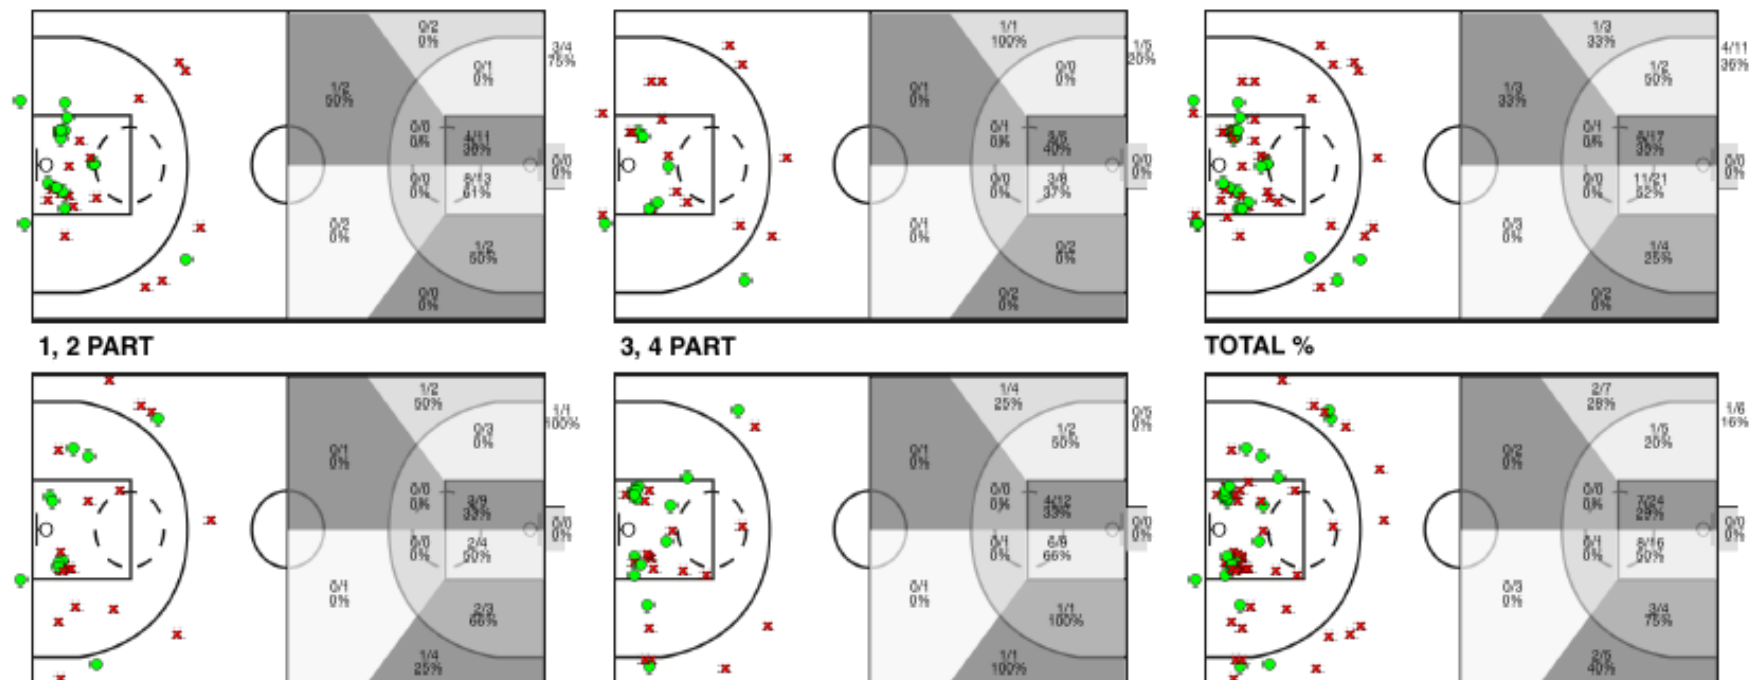

Granollers

Arenys Basquet

Granollers

P1	P2	P3	P4	PR	T
19	18	18	14	4	73

Arenys Basquet

P1	P2	P3	P4	PR	T
14	17	17	21	1	70