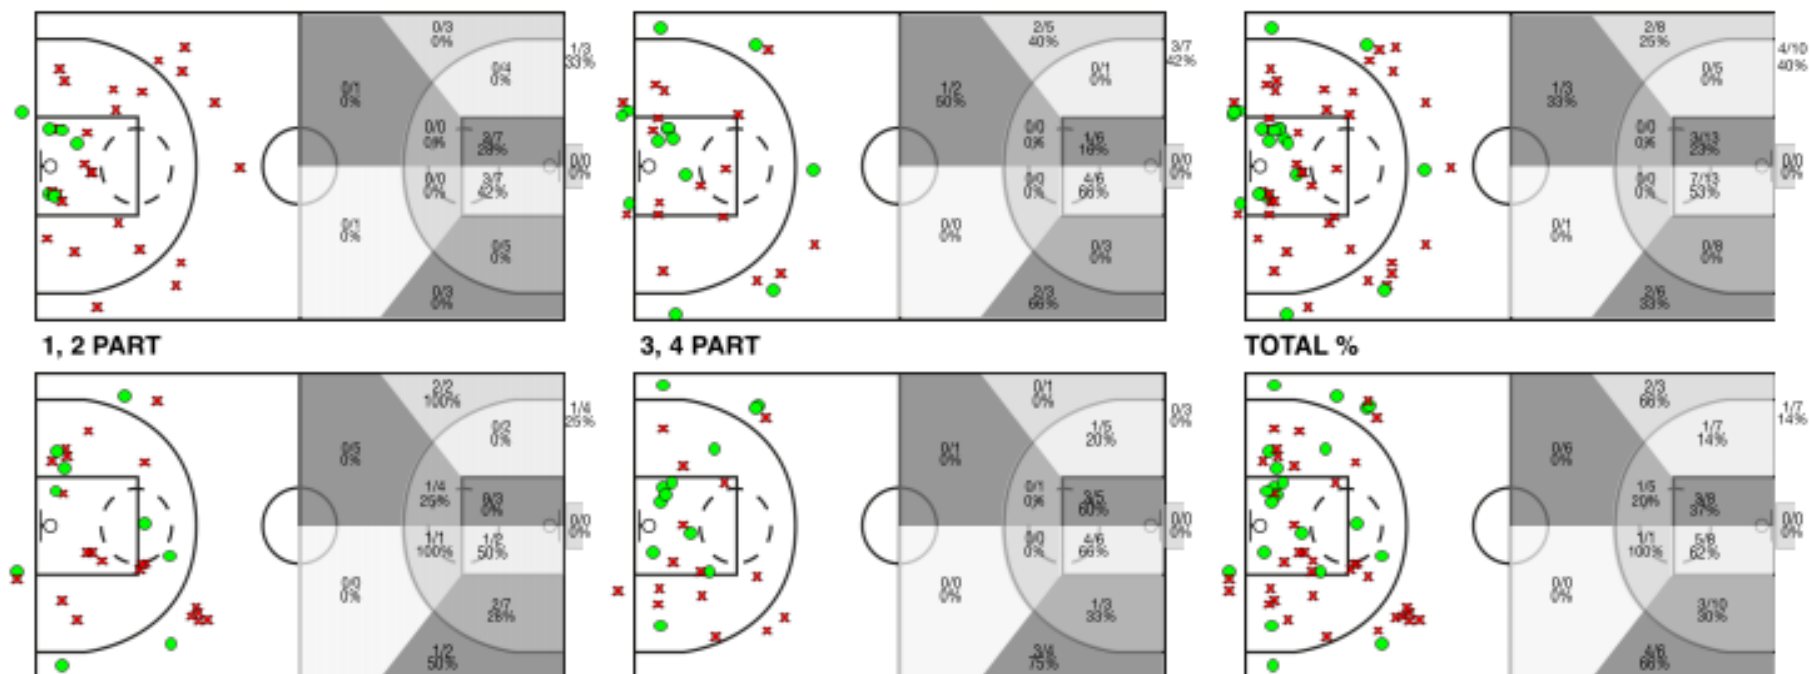

Granollers

Platges Mataró

Granollers

P1	P2	P3	P4	T
10	10	17	19	56

Platges Mataró

P1	P2	P3	P4	T
8	18	16	21	63