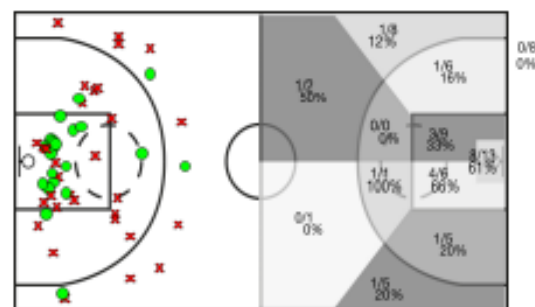

Granollers

TOTAL %

Sant Nicolau

Granollers

P1	P2	P3	P4	T
10	16	13	18	57

Sant Nicolau

P1	P2	P3	P4	T
19	10	11	5	45