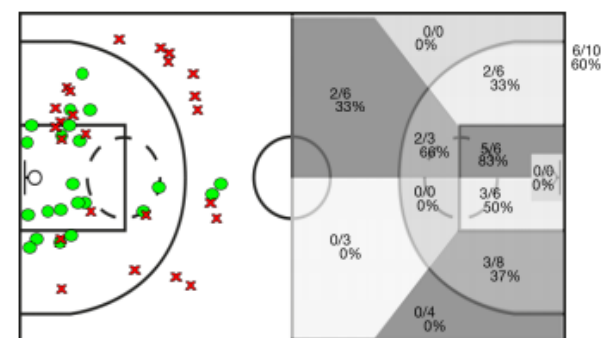

TOTAL %

C.B Valls Lear

Granollers

P1	P2	P3	P4	T
13	15	13	16	57

C.B Valls Lear

P1	P2	P3	P4	T
10	12	22	15	59