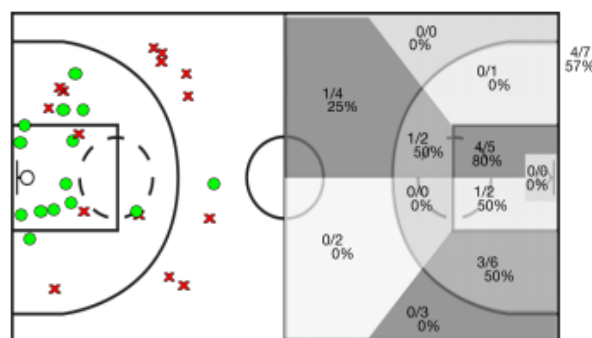

3, 4 PART

C.B Valls Lear

Granollers

P1	P2	P3	P4	T
13	15	13	16	57

C.B Valls Lear

P1	P2	P3	P4	T
10	12	22	15	59