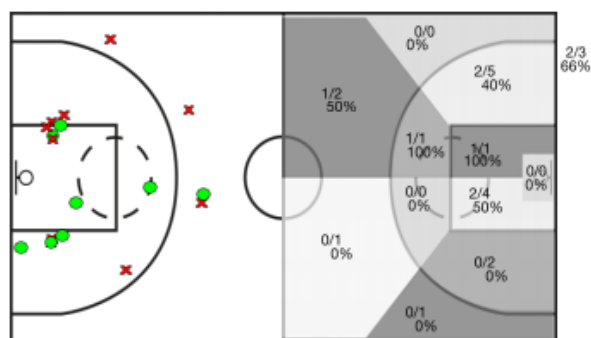

1, 2 PART

C.B Valls Lear

Granollers

P1	P2	P3	P4	T
13	15	13	16	57

C.B Valls Lear

P1	P2	P3	P4	T
10	12	22	15	59