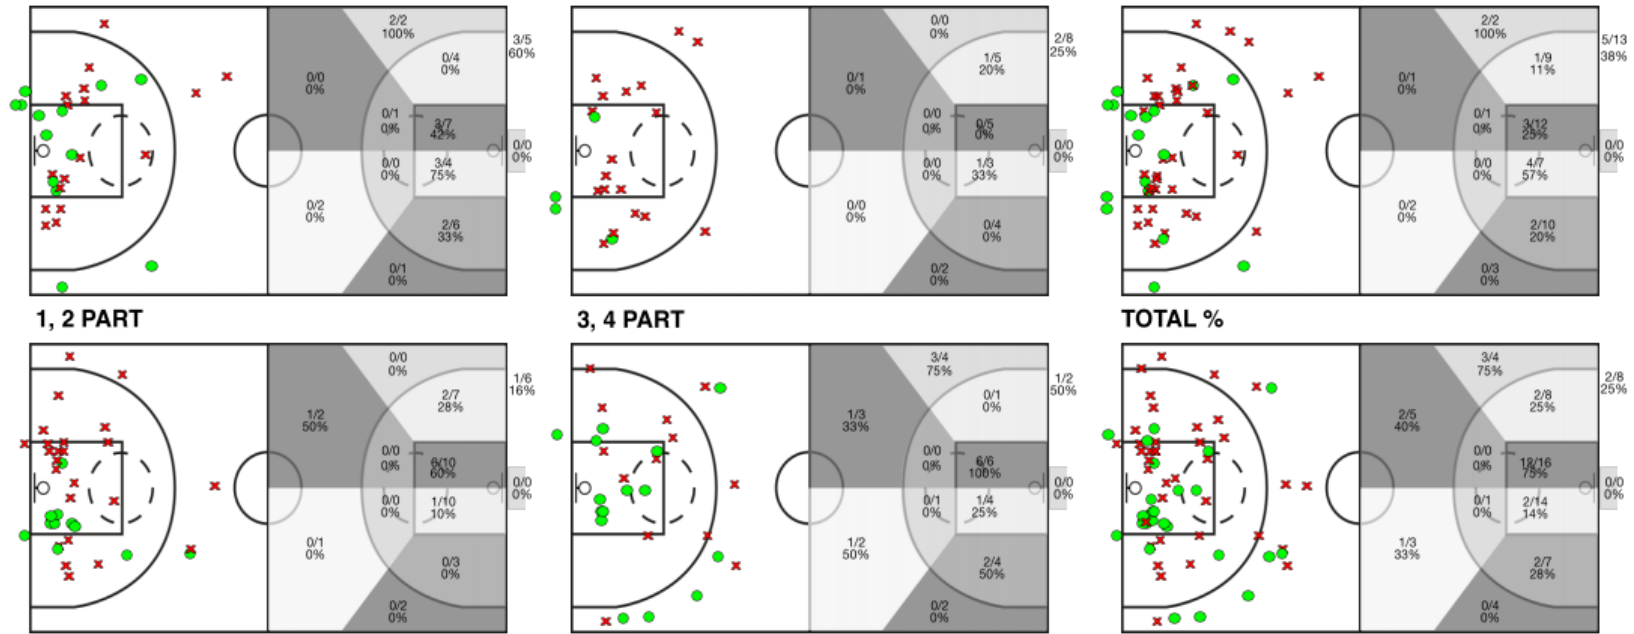

Granollers

Barça CBS A

Granollers

P1	P2	P3	P4	T
19	12	7	7	45

Barça CBS A

P1	P2	P3	P4	T
14	17	14	26	71