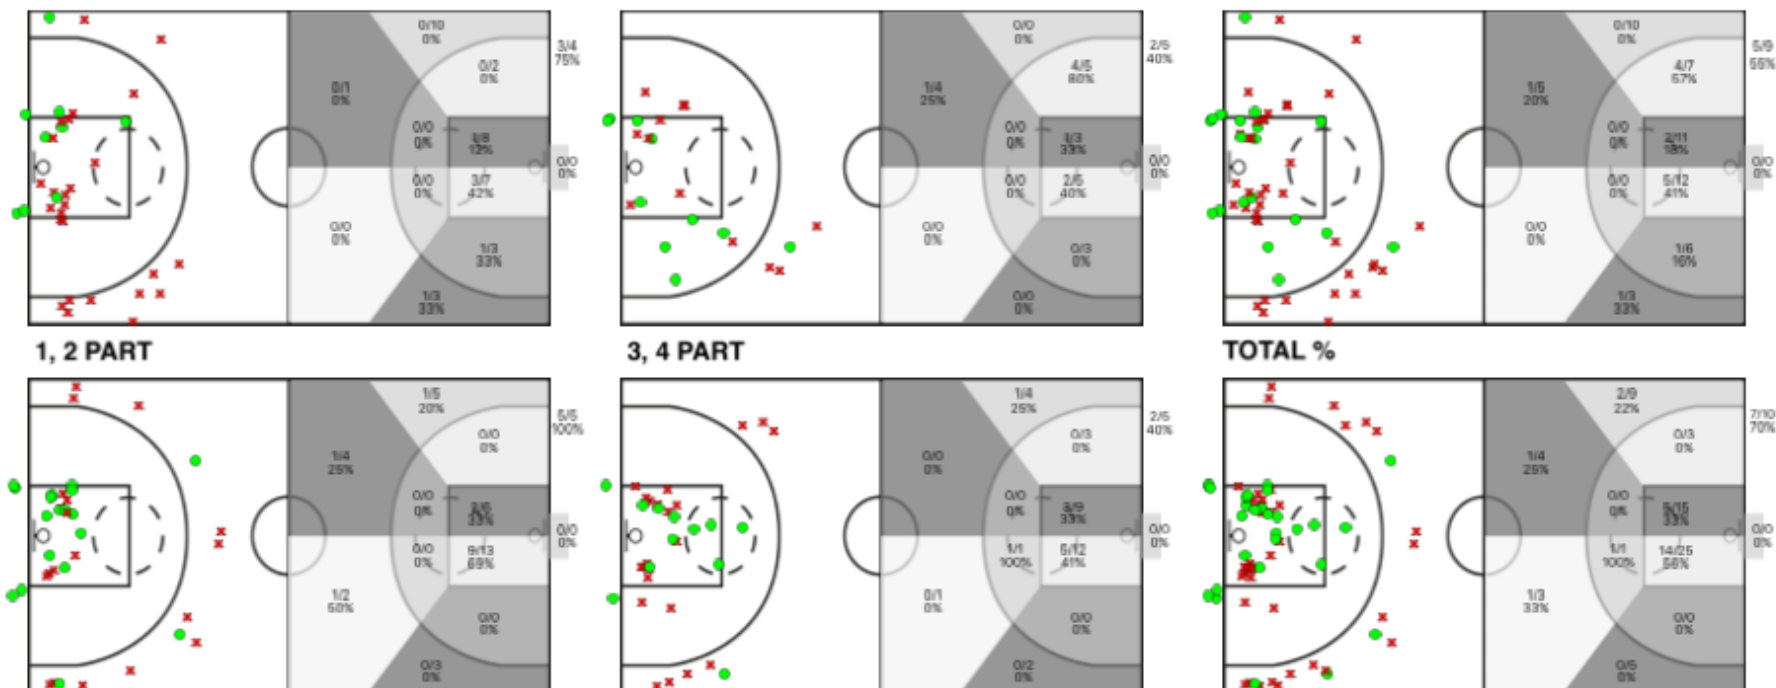

Cbgranollers

Barça CBS

Cbgranollers

P1	P2	P3	P4	T
8	13	11	21	53

Barça CBS

P1	P2	P3	P4	T
19	24	17	19	79