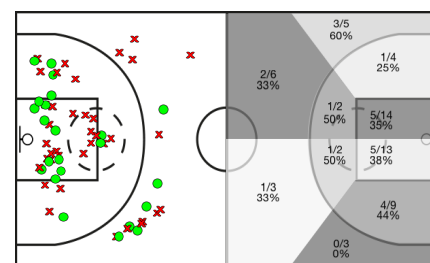

Barça CBS							REBOTES					TAPONES			FALTAS					
5i	Dr	JUGADOR	Min	Pts	Tiros 2	Tiros 3	Tiros Libres	T	RD	RO	Asis...	PR	PP	Fv	Co	Mts	Cm	Re	Vi	Va
*	4	Curto	22:10	11	1/2 50%	3/4 75%	0/0 0%	2	1	1	1	1	0	0	0	0	0	0	0/0	13
*	7	Fernandez	22:10	4	1/3 33%	0/1 0%	2/2 100%	1	1	0	2	1	2	0	0	0	1	1	0/0	3
*	9	Pablos	26:53	18	6/8 75%	0/1 0%	6/7 85%	3	3	0	1	1	5	0	0	0	0	7	0/0	21
*	13	Lazaro	26:26	13	4/5 80%	0/0 0%	5/6 83%	6	4	2	3	1	3	1	0	0	1	7	0/0	25
	14	Boleda	18:37	4	2/3 66%	0/3 0%	0/0 0%	4	4	0	1	1	0	0	1	0	3	2	0/0	4
*	23	Dixon	30:39	7	2/4 50%	1/3 33%	0/0 0%	7	5	2	1	3	2	0	0	0	3	0	0/0	9
	31	Aguilar	18:11	2	0/1 0%	0/1 0%	2/4 50%	2	1	1	0	1	0	0	0	0	1	2	0/0	2
	33	Cabanillas	13:36	3	1/3 33%	0/0 0%	1/4 25%	4	4	0	0	0	2	0	0	0	1	2	0/0	1
	40	Sole	21:18	5	2/4 50%	0/2 0%	1/4 25%	7	5	2	0	1	2	0	0	0	3	2	0/0	3
		BCS	200:00	0	0/0 0%	0/0 0%	0/0 0%	0	0	0	0	0	0	0	0	0	0	0	0/0	0
			200:00	67	19/33 57%	4/15 26%	17/27 62%	36	28	8	9	10	16	1	1	0	13	23	0/0	81

CB Roser

1, 2 PART

3, 4 PART

TOTAL %

Barça CBS

CB Roser

P1	P2	P3	P4	T
17	6	15	18	56

Barça CBS