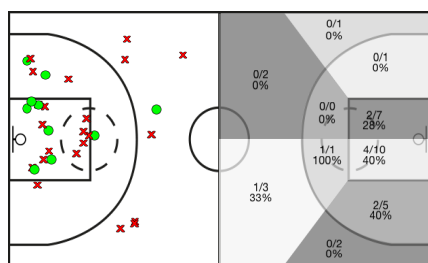

Barça CBS							REBOTES					TAPONES			FALTAS					
5i	Dr	JUGADOR	Min	Pts	Tiros 2	Tiros 3	Tiros Libres	T	RD	RO	Asis...	PR	PP	Fv	Co	Mts	Cm	Re	Vi	Va
*	4	Curto	22:10	11	1/2 50%	3/4 75%	0/0 0%	2	1	1	1	1	0	0	0	0	0	0	0/0	13
*	7	Fernandez	22:10	4	1/3 33%	0/1 0%	2/2 100%	1	1	0	2	1	2	0	0	0	1	1	0/0	3
*	9	Pablos	26:53	18	6/8 75%	0/1 0%	6/7 85%	3	3	0	1	1	5	0	0	0	0	7	0/0	21
*	13	Lazaro	26:26	13	4/5 80%	0/0 0%	5/6 83%	6	4	2	3	1	3	1	0	0	1	7	0/0	25
	14	Boleda	18:37	4	2/3 66%	0/3 0%	0/0 0%	4	4	0	1	1	0	0	1	0	3	2	0/0	4
*	23	Dixon	30:39	7	2/4 50%	1/3 33%	0/0 0%	7	5	2	1	3	2	0	0	0	3	0	0/0	9
	31	Aguilar	18:11	2	0/1 0%	0/1 0%	2/4 50%	2	1	1	0	1	0	0	0	0	1	2	0/0	2
	33	Cabanillas	13:36	3	1/3 33%	0/0 0%	1/4 25%	4	4	0	0	0	2	0	0	0	1	2	0/0	1
	40	Sole	21:18	5	2/4 50%	0/2 0%	1/4 25%	7	5	2	0	1	2	0	0	0	3	2	0/0	3
		BCS	200:00	0	0/0 0%	0/0 0%	0/0 0%	0	0	0	0	0	0	0	0	0	0	0	0/0	0
			200:00	67	19/33 57%	4/15 26%	17/27 62%	36	28	8	9	10	16	1	1	0	13	23	0/0	81

CB Roser

1, 2 PART