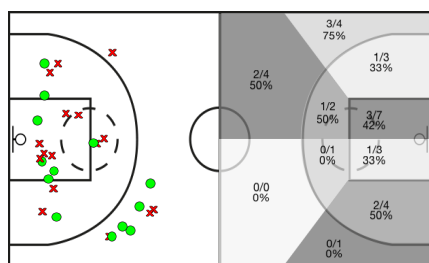

CB Roser vs Barça CBS

CB Roser							REBOTES					TAPONES			FALTAS					
5i	Dr	JUGADOR	Min	Pts	Tiros 2	Tiros 3	Tiros Libres	T	RD	RO	Asis...	PR	PP	Fv	Co	Mts	Cm	Re	Vi	Va
*	4	Elena Gonzalez	31:44	7	2/6 33%	1/2 50%	0/0 0%	4	3	1	1	3	2	0	0	0	4	0	0/0	4
	5	Mar Trabal	00:00	0	0/0 0%	0/0 0%	0/0 0%	0	0	0	0	0	0	0	0	0	0	0	0/0	0
	6	Silvia Jane	00:00	0	0/0 0%	0/0 0%	0/0 0%	0	0	0	0	0	0	0	0	0	0	0	0/0	0
	7	Carla Martinez	00:00	0	0/0 0%	0/0 0%	0/0 0%	0	0	0	0	0	0	0	0	0	0	0	0/0	0
	8	Laura Aldea	21:42	8	1/4 25%	2/5 40%	0/1 0%	1	1	0	3	0	2	0	0	0	2	2	0/0	3
*	9	Barbara Torron	26:48	13	6/14 42%	0/0 0%	1/6 16%	2	2	0	1	1	2	0	0	0	2	7	0/0	7
*	11	Sandra Diaz	14:39	4	2/4 50%	0/0 0%	0/0 0%	4	3	1	0	0	2	0	1	0	1	0	0/0	2
*	12	Carla Carbonell	38:44	13	2/5 40%	2/5 40%	3/4 75%	5	5	0	3	2	1	0	0	0	3	3	0/0	15
	14	Alba Cuixart	21:52	6	3/7 42%	0/1 0%	0/0 0%	6	5	1	0	2	0	0	0	0	1	1	0/0	9
	22	Marina Forrellat	21:38	2	1/4 25%	0/1 0%	0/0 0%	3	1	2	1	0	2	1	0	0	5	0	0/0	-4
*	44	Lucia Fernandez	22:53	3	0/0 0%	1/3 33%	0/0 0%	1	1	0	4	0	1	0	0	0	5	0	0/0	0
		CBR	200:00	0	0/0 0%	0/0 0%	0/0 0%	0	0	0	0	0	0	0	0	0	0	0	0/0	0
			200:00	56	17/44 38%	6/17 35%	4/11 36%	26	21	5	13	8	12	1	1	0	23	13	0/0	36

Barça CBS							REBOTES					TAPONES			FALTAS					
5i	Dr	JUGADOR	Min	Pts	Tiros 2	Tiros 3	Tiros Libres	T	RD	RO	Asis...	PR	PP	Fv	Co	Mts	Cm	Re	Vi	Va
*	4	Curto	22:10	11	1/2 50%	3/4 75%	0/0 0%	2	1	1	1	1	0	0	0	0	0	0	0/0	13
*	7	Fernandez	22:10	4	1/3 33%	0/1 0%	2/2 100%	1	1	0	2	1	2	0	0	0	1	1	0/0	3
*	9	Pablos	26:53	18	6/8 75%	0/1 0%	6/7 85%	3	3	0	1	1	5	0	0	0	0	7	0/0	21
*	13	Lazaro	26:26	13	4/5 80%	0/0 0%	5/6 83%	6	4	2	3	1	3	1	0	0	1	7	0/0	25
	14	Boleda	18:37	4	2/3 66%	0/3 0%	0/0 0%	4	4	0	1	1	0	0	1	0	3	2	0/0	4
*	23	Dixon	30:39	7	2/4 50%	1/3 33%	0/0 0%	7	5	2	1	3	2	0	0	0	3	0	0/0	9
	31	Aguilar	18:11	2	0/1 0%	0/1 0%	2/4 50%	2	1	1	0	1	0	0	0	0	1	2	0/0	2
	33	Cabanillas	13:36	3	1/3 33%	0/0 0%	1/4 25%	4	4	0	0	0	2	0	0	0	1	2	0/0	1
	40	Sole	21:18	5	2/4 50%	0/2 0%	1/4 25%	7	5	2	0	1	2	0	0	0	3	2	0/0	3
		BCS	200:00	0	0/0 0%	0/0 0%	0/0 0%	0	0	0	0	0	0	0	0	0	0	0	0/0	0
			200:00	67	19/33 57%	4/15 26%	17/27 62%	36	28	8	9	10	16	1	1	0	13	23	0/0	81

CB Roser

3, 4 PART

Barça CBS

CB Roser

P1	P2	P3	P4	T
17	6	15	18	56

Barça CBS

P1	P2	P3	P4	T
17	18	15	17	67