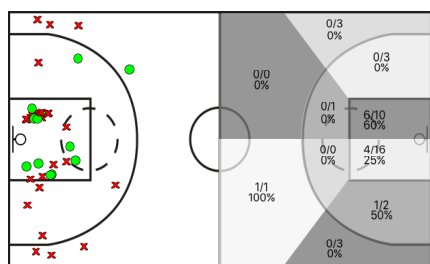

TGN Fem Basquet vs Sagrada Familia Claror

TGN Fem Basquet

5i	Dr.	JUGADORA	Min	Pts	Tirs 2	Tirs 3	Tirs lliures	REBOTS					TAPS			FALTES								
								T	RD	RO	Asis...	PR	PP	Fv	Co	Esx	Cm	Re	Vi	Va				
	3	María Velasco	00:00	0	0/0 0%	0/0 0%	0/0 0%	0	0	0	0	0	0	0	0	0	0	0	0	0	0	0	0	0
	4	Marina Romeu	16:02	5	2/5 40%	0/1 0%	1/2 50%	4	2	2	3	2	3	0	0	0	0	1	2	0/0	7			
	5	Nuria Vilamajor	16:29	1	0/5 0%	0/2 0%	1/4 25%	3	2	1	2	0	0	0	0	0	1	3	0/0	-2				
	6	Ona Fort	20:45	4	2/7 28%	0/0 0%	0/0 0%	14	5	9	2	5	0	1	0	0	0	1	0/0	22				
*	8	Claudia Perez	18:50	14	7/15 46%	0/0 0%	0/0 0%	10	7	3	1	1	0	0	0	0	4	0	0/0	14				
*	9	Laura Vilamajor	19:13	10	4/5 80%	0/0 0%	2/2 100%	1	0	1	3	1	3	0	0	0	0	1	0/0	12				
	10	Laura Tierno	19:54	10	4/6 66%	0/1 0%	2/6 33%	3	0	3	0	4	1	0	0	0	1	3	0/0	11				
	11	Laia Lopez	10:36	0	0/3 0%	0/2 0%	0/0 0%	1	1	0	0	1	0	0	0	0	1	1	0/0	-3				
*	15	Laura Pascual	21:57	16	4/5 80%	2/5 40%	2/2 100%	3	3	0	1	2	0	0	0	0	2	3	0/0	19				
*	17	Claudia Vadillo	26:10	7	3/5 60%	0/0 0%	1/1 100%	8	8	0	3	3	3	1	0	0	1	2	0/0	18				
*	35	Anna Garcia	15:49	4	1/4 25%	0/0 0%	2/2 100%	4	4	0	3	0	0	0	0	0	1	1	0/0	8				
	38	Marta Ferrus	14:15	3	1/3 33%	0/0 0%	1/2 50%	5	3	2	0	0	1	0	0	0	3	1	0/0	2				
		TGN	200:00	0	0/0 0%	0/0 0%	0/0 0%	0	0	0	0	0	1	0	0	0	0	0	0/0	-1				
			200:00	74	28/63 44%	2/11 18%	12/21 57%	56	35	21	18	19	12	2	0	0	15	18	0/0	107				

Sagrada Familia Claror