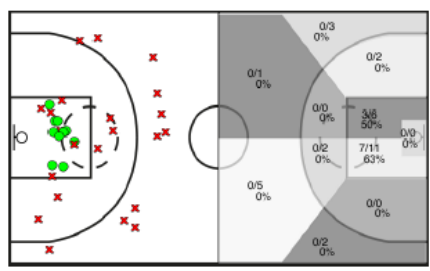

C.B. Alpicat							REBOTS					TAPS			FALT...					
Si	Dr.	JUGADOR	Min	Pts	Tirs 2	Tirs 3	Tirs lliures	T	RD	RO	Asi...	PR	PP	Fv	Co	Esx	Cm	Re	Vi	Va
	3	M Treviño	16:29	2	1/1 100%	0/0 0%	0/0 0%	2	1	1	0	0	0	0	0	0	2	0	0/0	2
*	5	M Planella	24:38	8	3/7 42%	0/0 0%	2/2 100%	8	8	0	0	0	1	0	0	0	0	1	0/0	12
*	6	A Vallverdu	24:34	9	3/6 50%	1/2 50%	0/1 0%	3	3	0	0	0	1	0	0	0	0	2	0/0	8
	7	V Vinos	24:57	14	4/8 50%	1/1 100%	3/5 60%	8	5	3	2	1	2	0	0	0	2	7	0/0	22
	8	A Lafuente	26:50	18	5/9 55%	2/5 40%	2/4 50%	3	2	1	3	1	3	0	2	0	1	2	0/1	12
*	32	J Bergada	13:07	1	0/0 0%	0/2 0%	1/2 50%	3	3	0	1	1	3	0	0	0	1	2	0/0	1
	40	A Villafranca	06:09	0	0/1 0%	0/0 0%	0/0 0%	1	1	0	0	0	0	0	0	0	2	0	0/0	-2
*	41	E Solsona	15:03	8	4/5 80%	0/1 0%	0/2 0%	2	1	1	0	1	1	0	0	0	0	5	0/0	11
*	43	A Garrabe	16:28	2	1/3 33%	0/0 0%	0/0 0%	2	1	1	1	0	2	0	0	0	3	1	0/0	-1
	53	M Duch	18:21	11	1/2 50%	2/3 66%	3/3 100%	1	1	0	0	1	1	0	0	0	2	2	0/0	10
	54	I Stankevits	13:24	0	0/1 0%	0/0 0%	0/0 0%	2	2	0	0	0	2	0	0	0	2	0	0/0	-3
		CA	200:00	0	0/0 0%	0/0 0%	0/0 0%	0	0	0	0	0	0	0	0	0	0	1	0/0	1
			200:00	73	22/43 51%	6/14 42%	11/19 57%	35	28	7	7	5	16	0	2	0	15	22	0/1	72

Basquet Sitges CBS

1, 2 PART