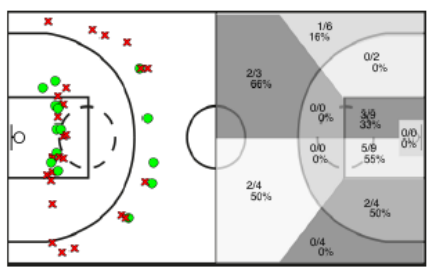

Basquet Sitges CBS vs C.B. Alpicat

Basquet Sitges CBS							REBOTS					TAPS			FALTES					
Si	Dr.	JUGADOR	Min	Pts	Tirs 2	Tirs 3	Tirs lliures	T	RD	RO	Asi...	PR	PP	Fv	Co	Esx	Cm	Re	Vi	Va
*	4	Alvin Parker	28:14	14	1/7 14%	4/9 44%	0/0 0%	2	2	0	3	2	1	0	0	0	4	1	0/0	6
	8	Roger Perez	20:06	4	2/3 66%	0/2 0%	0/0 0%	4	2	2	2	0	0	0	0	0	4	0	0/0	3
	9	Adria Mestres	25:51	8	0/4 0%	1/6 16%	5/5 100%	3	1	2	2	8	0	1	0	0	2	3	0/0	14
	11	Manel Buti	14:09	0	0/2 0%	0/4 0%	0/0 0%	1	1	0	2	0	0	0	0	0	2	0	0/0	-5
	13	Elias Velasco	00:00	0	0/0 0%	0/0 0%	0/0 0%	0	0	0	0	0	0	0	0	0	0	0	0/0	0
	15	Mauro Perez	07:20	4	2/3 66%	0/0 0%	0/0 0%	5	3	2	0	0	0	0	0	0	1	0	0/0	7
*	23	Josep Agusti	19:54	10	4/5 80%	0/3 0%	2/3 66%	1	1	0	0	0	1	0	0	0	1	3	0/0	7
*	25	Seth Goodman	39:10	19	7/15 46%	0/1 0%	5/9 55%	11	6	5	1	2	2	1	0	0	3	5	1/0	21
*	34	Nacho Velasco	25:02	4	2/2 100%	0/2 0%	0/1 0%	1	0	1	1	2	1	0	0	0	3	2	0/0	3
*	35	Omar Thyam	20:14	4	2/4 50%	0/1 0%	0/0 0%	4	4	0	0	0	0	0	0	0	3	0	0/0	2
		BSC	200:00	0	0/0 0%	0/0 0%	0/0 0%	0	0	0	0	0	0	0	0	0	0	1	0/0	1
			200:00	67	20/45 44%	5/28 17%	12/18 66%	32	20	12	11	14	5	2	0	0	23	14	1/0	58

C.B. Alpicat							REBOTS					TAPS			FALT...					
Si	Dr.	JUGADOR	Min	Pts	Tirs 2	Tirs 3	Tirs lliures	T	RD	RO	Asi...	PR	PP	Fv	Co	Esx	Cm	Re	Vi	Va
	3	M Treviño	16:29	2	1/1 100%	0/0 0%	0/0 0%	2	1	1	0	0	0	0	0	0	2	0	0/0	2
*	5	M Planella	24:38	8	3/7 42%	0/0 0%	2/2 100%	8	8	0	0	0	1	0	0	0	0	1	0/0	12
*	6	A Vallverdu	24:34	9	3/6 50%	1/2 50%	0/1 0%	3	3	0	0	0	1	0	0	0	0	2	0/0	8
	7	V Vinos	24:57	14	4/8 50%	1/1 100%	3/5 60%	8	5	3	2	1	2	0	0	0	2	7	0/0	22
	8	A Lafuente	26:50	18	5/9 55%	2/5 40%	2/4 50%	3	2	1	3	1	3	0	2	0	1	2	0/1	12
*	32	J Bergada	13:07	1	0/0 0%	0/2 0%	1/2 50%	3	3	0	1	1	3	0	0	0	1	2	0/0	1
	40	A Villafranca	06:09	0	0/1 0%	0/0 0%	0/0 0%	1	1	0	0	0	0	0	0	0	2	0	0/0	-2
*	41	E Solsona	15:03	8	4/5 80%	0/1 0%	0/2 0%	2	1	1	0	1	1	0	0	0	0	5	0/0	11
*	43	A Garrabe	16:28	2	1/3 33%	0/0 0%	0/0 0%	2	1	1	1	0	2	0	0	0	3	1	0/0	-1
	53	M Duch	18:21	11	1/2 50%	2/3 66%	3/3 100%	1	1	0	0	1	1	0	0	0	2	2	0/0	10
	54	I Stankevits	13:24	0	0/1 0%	0/0 0%	0/0 0%	2	2	0	0	0	2	0	0	0	2	0	0/0	-3
		CA	200:00	0	0/0 0%	0/0 0%	0/0 0%	0	0	0	0	0	0	0	0	0	0	1	0/0	1
			200:00	73	22/43 51%	6/14 42%	11/19 57%	35	28	7	7	5	16	0	2	0	15	22	0/1	72

Basquet Sitges CBS

3, 4 PART