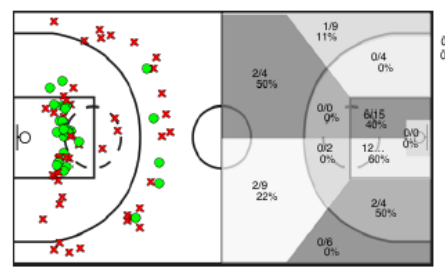

C.B. Alpicat							REBOTS					TAPS			FALT...					
Si	Dr.	JUGADOR	Min	Pts	Tirs 2	Tirs 3	Tirs lliures	T	RD	RO	Asi...	PR	PP	Fv	Co	Esx	Cm	Re	Vi	Va
	3	M Treviño	16:29	2	1/1 100%	0/0 0%	0/0 0%	2	1	1	0	0	0	0	0	0	2	0	0/0	2
*	5	M Planella	24:38	8	3/7 42%	0/0 0%	2/2 100%	8	8	0	0	0	1	0	0	0	0	1	0/0	12
*	6	A Vallverdu	24:34	9	3/6 50%	1/2 50%	0/1 0%	3	3	0	0	0	1	0	0	0	0	2	0/0	8
	7	V Vinos	24:57	14	4/8 50%	1/1 100%	3/5 60%	8	5	3	2	1	2	0	0	0	2	7	0/0	22
	8	A Lafuente	26:50	18	5/9 55%	2/5 40%	2/4 50%	3	2	1	3	1	3	0	2	0	1	2	0/1	12
*	32	J Bergada	13:07	1	0/0 0%	0/2 0%	1/2 50%	3	3	0	1	1	3	0	0	0	1	2	0/0	1
	40	A Villafranca	06:09	0	0/1 0%	0/0 0%	0/0 0%	1	1	0	0	0	0	0	0	0	2	0	0/0	-2
*	41	E Solsona	15:03	8	4/5 80%	0/1 0%	0/2 0%	2	1	1	0	1	1	0	0	0	0	5	0/0	11
*	43	A Garrabe	16:28	2	1/3 33%	0/0 0%	0/0 0%	2	1	1	1	0	2	0	0	0	3	1	0/0	-1
	53	M Duch	18:21	11	1/2 50%	2/3 66%	3/3 100%	1	1	0	0	1	1	0	0	0	2	2	0/0	10
	54	I Stankevits	13:24	0	0/1 0%	0/0 0%	0/0 0%	2	2	0	0	0	2	0	0	0	2	0	0/0	-3
		CA	200:00	0	0/0 0%	0/0 0%	0/0 0%	0	0	0	0	0	0	0	0	0	0	1	0/0	1
			200:00	73	22/43 51%	6/14 42%	11/19 57%	35	28	7	7	5	16	0	2	0	15	22	0/1	72

## Basquet Sitges CBS

1, 2 PART

3, 4 PART

TOTAL %