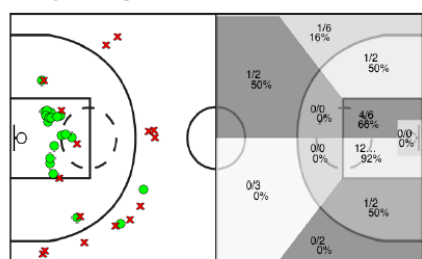

Vedruna Gracia A

Si	Dr.	JUGADOR	Min	Pts	Tirs 2	Tirs 3	Tirs lliures	REBOTS					TAPS			FALT...				
								T	RD	RO	Asi...	PR	PP	Fv	Co	Esx	Cm	Re	Vi	Va
	3	V Sabartres	00:00	0	0/0 0%	0/0 0%	0/0 0%	0	0	0	0	0	0	0	0	0	0	0	0/0	0
*	4	David Hospital	32:46	0	0/4 0%	0/1 0%	0/0 0%	4	4	0	0	0	0	0	0	0	4	0	0/0	-5
*	5	Diego Rodriguez	33:39	13	4/8 50%	1/5 20%	2/2 100%	3	2	1	2	4	5	1	1	0	1	2	0/0	10
*	7	Ignasi Juni	30:10	9	3/6 50%	1/5 20%	0/0 0%	7	4	3	2	1	1	0	0	1	4	0/0	14	
*	8	Luis Gonzalez	31:48	23	11/21 52%	0/1 0%	1/1 100%	2	2	0	2	2	4	0	0	2	3	1/0	15	
	10	A Alarcon	19:29	2	1/1 100%	0/0 0%	0/0 0%	2	1	1	0	1	1	0	1	0	2	2	0/0	3
	13	D Cala	06:09	0	0/0 0%	0/0 0%	0/0 0%	4	4	0	1	0	0	0	0	0	0	0/0	5	
*	15	Bernad Traveria	29:35	7	2/6 33%	1/6 16%	0/0 0%	1	1	0	2	3	1	0	0	4	1	0/1	0	
	42	Sandro Luque	16:24	0	0/1 0%	0/1 0%	0/0 0%	2	1	1	0	1	0	0	0	3	1	0/0	-1	
	99	A Martin	00:00	0	0/0 0%	0/0 0%	0/0 0%	0	0	0	0	0	0	0	0	0	0	0/0	0	
		VGA	200:00	0	0/0 0%	0/0 0%	0/0 0%	0	0	0	0	0	0	0	0	2	1	0/0	-1	
			200:00	54	21/47 44%	3/19 15%	3/3 100%	25	19	6	9	12	12	1	2	0	19	13	1/1	39

Basquet Sitges CBS

1, 2 PART