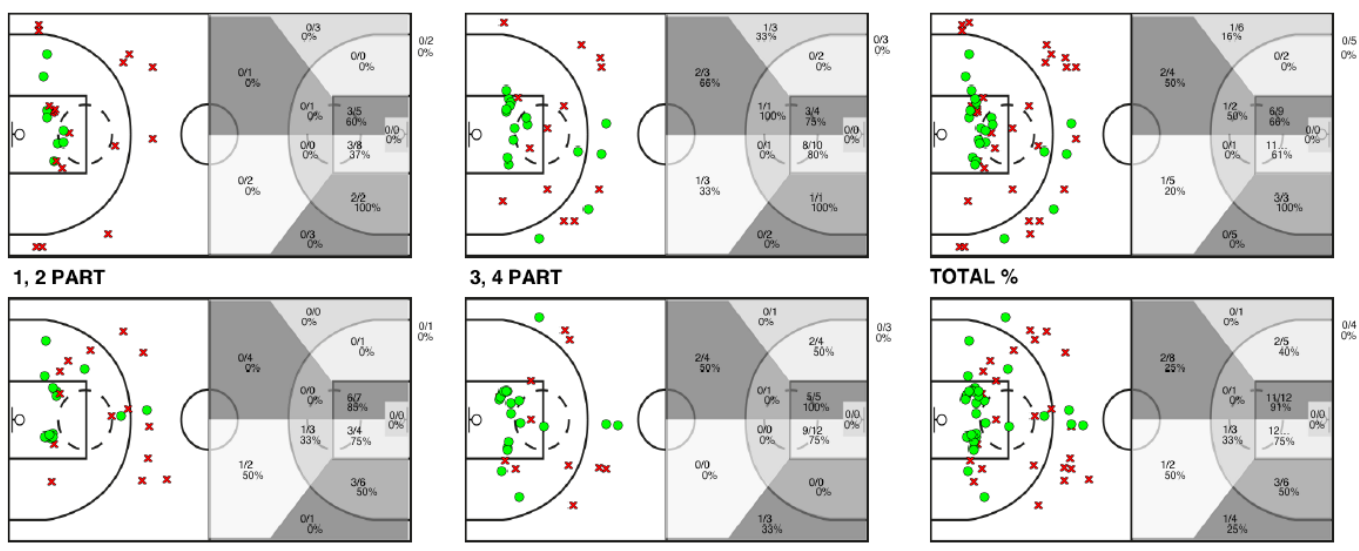

C.B. Santa Coloma							REBOTS					TAPS			FALT...					
SI	Dr.	JUGADOR	Min	Pts	Tirs 2	Tirs 3	Tirs lliures	T	RD	RO	Asi...	PR	PP	Fv	Co	Esx	Cm	Re	Vi	Va
	4	C Hernandez	00:00	0	0/0 0%	0/0 0%	0/0 0%	0	0	0	0	0	0	0	0	0	0	0	0/0	0
	5	A Sanchez	16:19	0	0/1 0%	0/0 0%	0/0 0%	2	2	0	0	0	0	0	0	0	3	0	0/0	-2
	7	M Malaga	11:28	11	5/6 83%	0/0 0%	1/2 50%	2	0	2	2	1	1	0	0	0	2	1	0/0	12
	8	J Espin	28:41	8	2/3 66%	1/3 33%	1/3 33%	2	1	1	2	0	2	0	1	0	2	2	1/0	4
*	10	N Vidal	20:59	8	4/5 80%	0/0 0%	0/0 0%	3	2	1	0	2	2	0	0	0	2	1	0/0	9
*	11	A Lopez	35:01	19	8/11 72%	0/1 0%	3/8 37%	8	7	1	4	3	1	0	0	0	0	9	1/0	33
*	12	C Gomez	14:38	7	3/3 100%	0/2 0%	1/3 33%	2	1	1	0	0	0	1	0	0	4	3	1/0	5
	13	P Ruiz	04:26	2	1/2 50%	0/1 0%	0/0 0%	0	0	0	0	1	0	0	0	0	2	0	0/0	-1
*	15	D Arredondo	24:46	9	2/4 50%	1/4 25%	2/2 100%	0	0	0	1	4	1	0	0	0	2	2	0/0	8
*	17	Jc Pulido	19:12	7	2/5 40%	1/2 50%	0/0 0%	2	1	1	1	0	0	0	1	0	1	2	0/1	6
	21	C Jimenez	03:04	2	0/0 0%	0/0 0%	2/2 100%	0	0	0	0	0	0	0	0	0	0	0	0/0	2
	51	A Navarro	21:26	7	2/3 66%	1/2 50%	0/0 0%	6	4	2	0	0	3	0	0	0	2	1	0/0	7
		CSC	200:00	0	0/0 0%	0/0 0%	0/0 0%	0	0	0	0	0	0	0	0	0	0	3	1/0	3
			200:00	80	29/43 67%	4/15 26%	10/20 50%	27	18	9	10	11	10	1	2	0	20	21	4/1	83

Basquet Sitges CBS

C.B. Santa Coloma

Basquet Sitges CBS

P1	P2	P3	P4	T
11	12	19	26	68

C.B. Santa Coloma

P1	P2	P3	P4	T
22	12	19	27	80