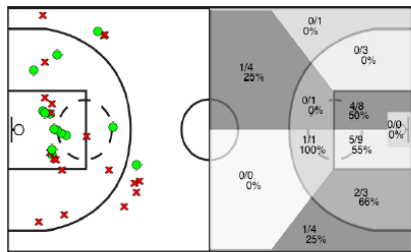

A.D. Torreforta A

Si	Dr.	JUGADOR	Min	Pts	Tirs 2	Tirs 3	Tirs lliures	REBOTS					TAPS			FALT...				
								T	RD	RO	Asi...	PR	PP	Fv	Co	Esx	Cm	Re	Vi	Va
*	3	Tyree Tucker	19:39	6	2/8 25%	0/1 0%	2/3 66%	3	3	0	0	3	2	0	0	3	2	0/0	1	
	4	Marc Hernandez	14:32	0	0/0 0%	0/0 0%	0/0 0%	1	1	0	1	1	0	0	1	1	1	0/0	2	
	7	Victor Menendez	00:02	0	0/0 0%	0/0 0%	0/0 0%	0	0	0	0	0	0	0	0	0	0	0/0	0	
	9	David Huertas	18:14	8	3/5 60%	0/3 0%	2/2 100%	4	3	1	2	1	1	1	0	1	0	0/0	9	
*	11	Marc Yago	24:22	10	4/6 66%	0/2 0%	2/2 100%	0	0	0	0	2	1	0	0	1	1	0/0	7	
	13	Oscar Souto	17:32	2	1/2 50%	0/0 0%	0/0 0%	4	1	3	1	0	0	0	0	2	0	1/0	4	
*	14	Alberto Claverias	28:16	8	2/7 28%	1/2 50%	1/2 50%	4	3	1	1	1	1	0	2	0	3	2	0/0	3
*	15	Orosco Dg	31:55	18	6/13 46%	0/0 0%	6/10 60%	12	9	3	1	2	2	0	2	4	8	0/0	22	
*	21	Carlos Quesada	23:46	2	1/3 33%	0/2 0%	0/0 0%	3	2	1	0	1	1	0	1	0	0/0	-1		
	41	Sergio Plaza	21:42	4	1/4 25%	0/1 0%	2/2 100%	5	3	2	1	1	1	0	0	1	1	0/0	6	
		ATA	200:00	0	0/0 0%	0/0 0%	0/0 0%	0	0	0	0	0	0	0	0	2	0	0/0	2	
			200:00	58	20/48 41%	1/11 9%	15/21 71%	36	25	11	7	12	9	1	6	17	15	1/0	53	

Basquet Sitges CBS

1, 2 PART