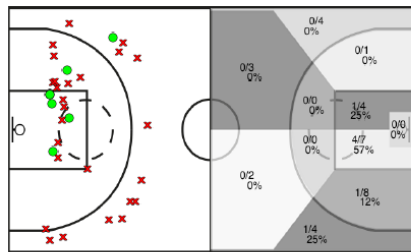

Basquet Sitges CBS vs A.D. Torreforta A

Basquet Sitges CBS

Si	Dr.	JUGADOR	Min	Pts	Tirs 2	Tirs 3	Tirs lliures	REBOTS					TAPS			FALTES				
								T	RD	RO	Asi...	PR	PP	Fv	Co	Esx	Cm	Re	Vi	Va
*	4	Alvin Parker	22:41	2	1/5 20%	0/2 0%	0/0 0%	7	4	3	3	3	4	0	0	0	2	2	0/0	5
*	8	Roger Perez	27:48	6	2/7 28%	0/2 0%	2/2 100%	5	2	3	0	0	1	0	0	4	0	0/0	1	
*	9	Adria Mestres	34:34	19	4/11 36%	3/9 33%	2/4 50%	8	7	1	1	1	3	1	0	0	4	0/1	16	
	11	Manel Buti	08:52	2	1/2 50%	0/0 0%	0/0 0%	0	0	0	0	0	0	0	0	0	0	0/0	1	
*	13	Elias Velasco	25:53	5	2/6 33%	0/1 0%	1/2 50%	5	3	2	0	2	2	2	0	2	1	0/0	5	
	15	Mauro Perez	17:03	2	1/1 100%	0/2 0%	0/0 0%	2	1	1	1	2	0	0	0	3	1	0/0	3	
	23	Josep Agusti	00:00	0	0/0 0%	0/0 0%	0/0 0%	0	0	0	0	0	0	0	0	0	0	0/0	0	
	25	Seth Goodman	26:19	16	6/8 75%	0/2 0%	4/4 100%	4	2	2	0	2	2	1	0	3	3	0/0	15	
*	34	Nacho Velasco	31:55	5	1/5 20%	0/4 0%	3/6 50%	7	4	3	5	1	2	0	0	3	5	0/0	7	
	35	Omar Thyam	00:00	0	0/0 0%	0/0 0%	0/0 0%	0	0	0	0	0	0	0	0	0	0	0/0	0	
	36	Otto Boleda	04:55	0	0/0 0%	0/0 0%	0/0 0%	0	0	0	0	0	0	0	0	0	0	0/0	0	
	37	Pau Cabezas	00:00	0	0/0 0%	0/0 0%	0/0 0%	0	0	0	0	0	0	0	0	0	0	0/0	0	
		BSC	200:00	0	0/0 0%	0/0 0%	0/0 0%	0	0	0	0	1	0	0	0	1	0	0/0	0	
			200:00	57	18/45 40%	3/22 13%	12/18 66%	38	23	15	10	9	14	6	1	17	16	0/1	52	

A.D. Torreforta A