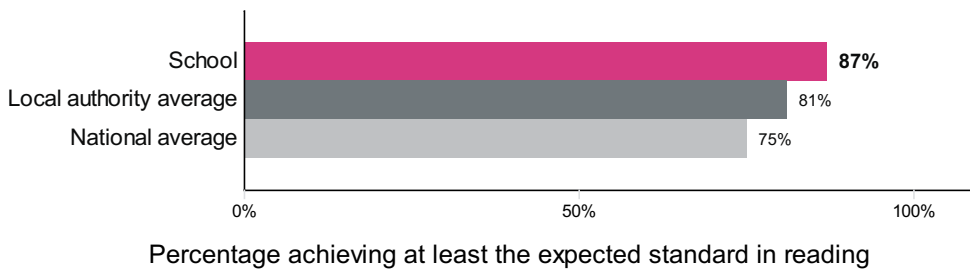

This is the ASP default view

Our Lady and St Joseph Catholic Primary School (URN: 100264)

Key stage 1

This is provisional data for 2017/18. CLA data is not currently available, therefore we are not currently publishing breakdowns of data such as disadvantaged which appeared previously. This information will be included in a later release.

Percentage achieving at least the expected standard in reading

Number of pupils = 30

Percentage achieving greater depth in reading

Number of pupils = 30

Percentage achieving at least the expected standard in writing