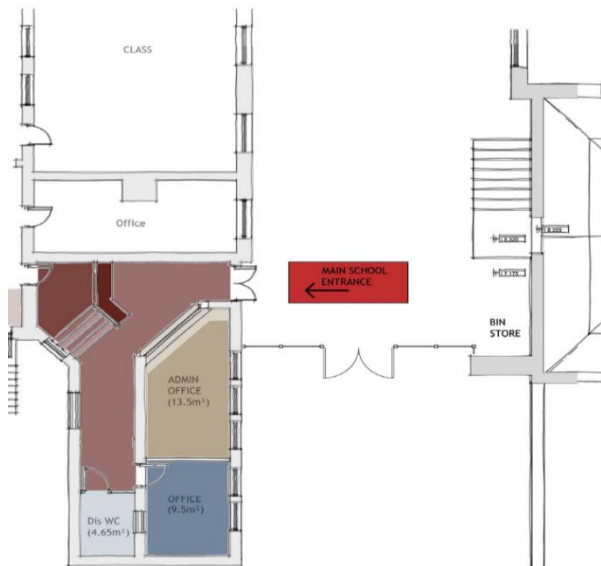

months to scrutinise and discuss plans with the architect and Project Manager. You may already have noticed the positive impact the changes are having. No more deliveries on our drive, as all these are now made to our new secure delivery entrance on Carlton Avenue. The playground will have a boundary fence installed across the drive this summer, whilst still allowing gated access for emergency vehicles. I have included a small section of the new plans. I hope you get chance to see the changes unfolding over the next few months.