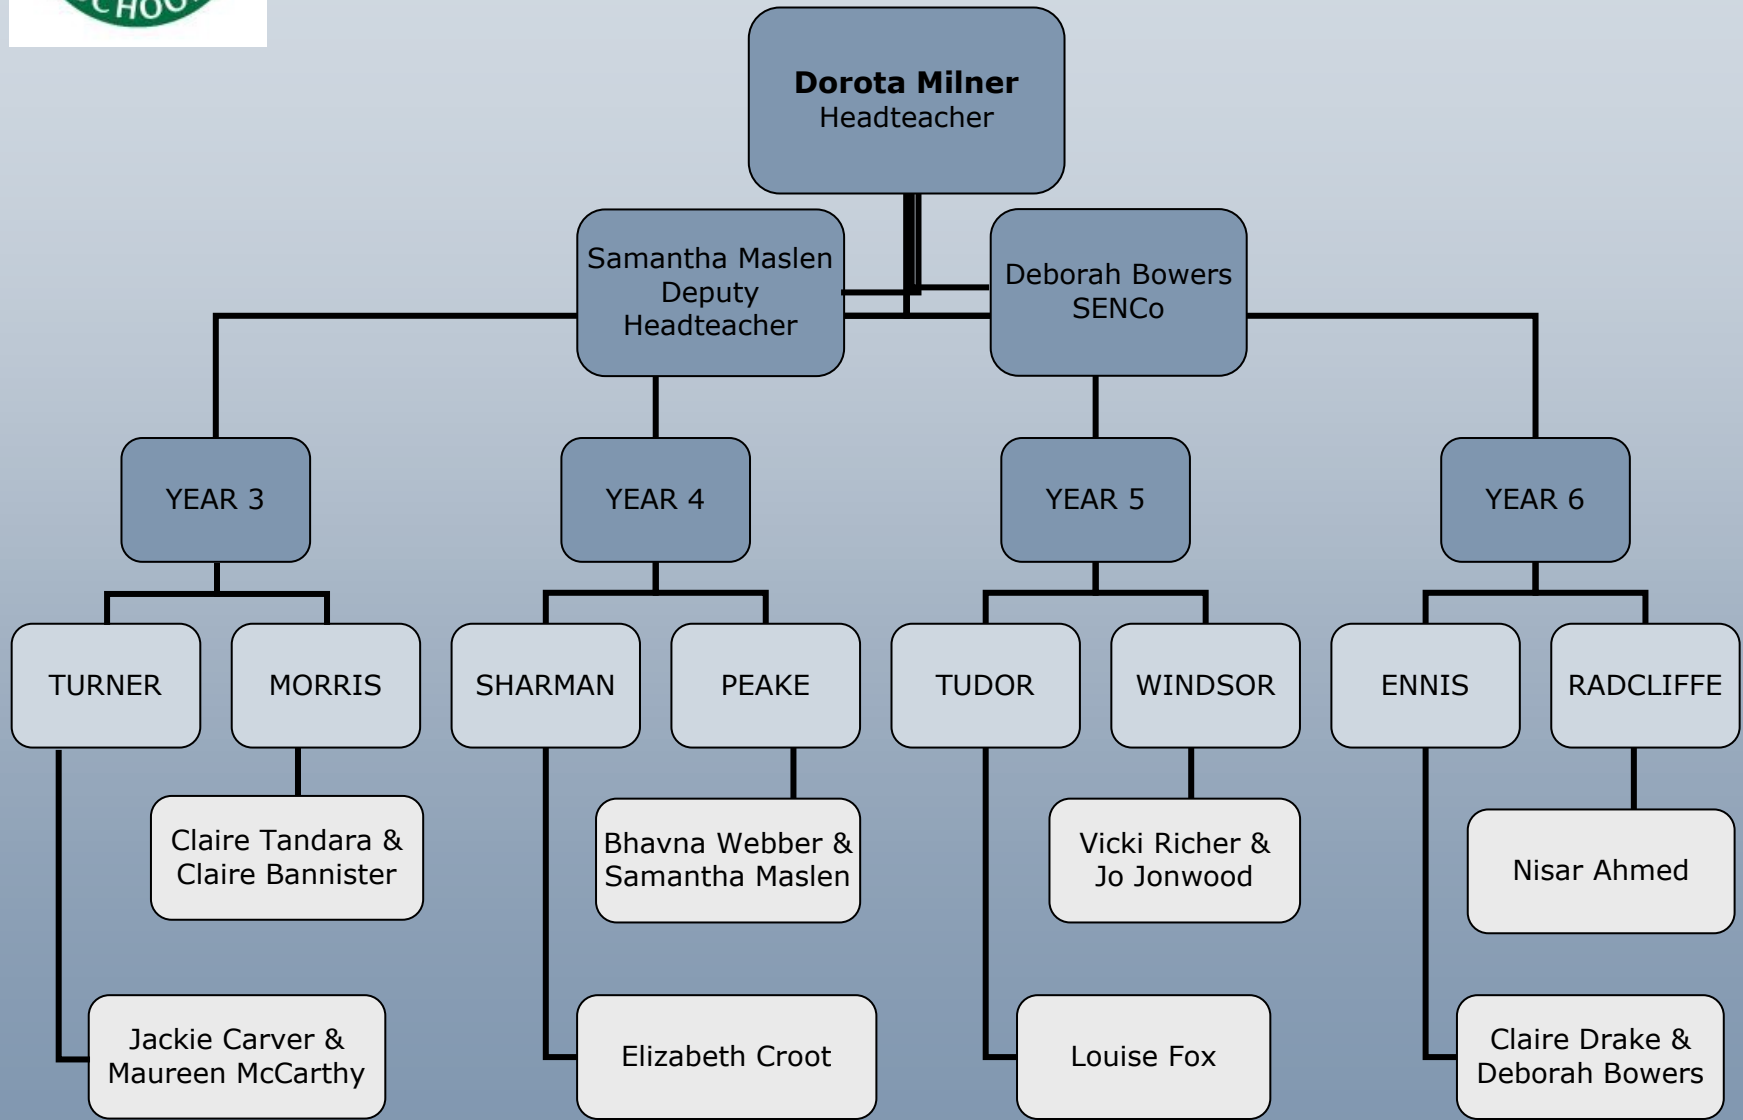

STAFF LIST 2018 - 2019

SUPPORT STAFF LIST 2018 - 2019

MIDDAY STAFF LIST 2018 - 2019

Emma Green
Senior Midday Supervisor

Midday Supervisors

Sharon Lindsay
Claire Winson
Subothine Thavaraj
Faye Kelson
Sarah Mulqueen
Anthea Pearce
Deepti Vaidya
Amanda Revel

CHARTWELL STAFF
Heather Woodman
Manjula Moganathas

HIDEOUT ZONE STAFF LIST 2018 - 2019

Managers
Claire Winson & Emma Green

Playworkers

Sharon Lindsay
Sarah Mulqueen
Carol Jenkins
Debra Russo