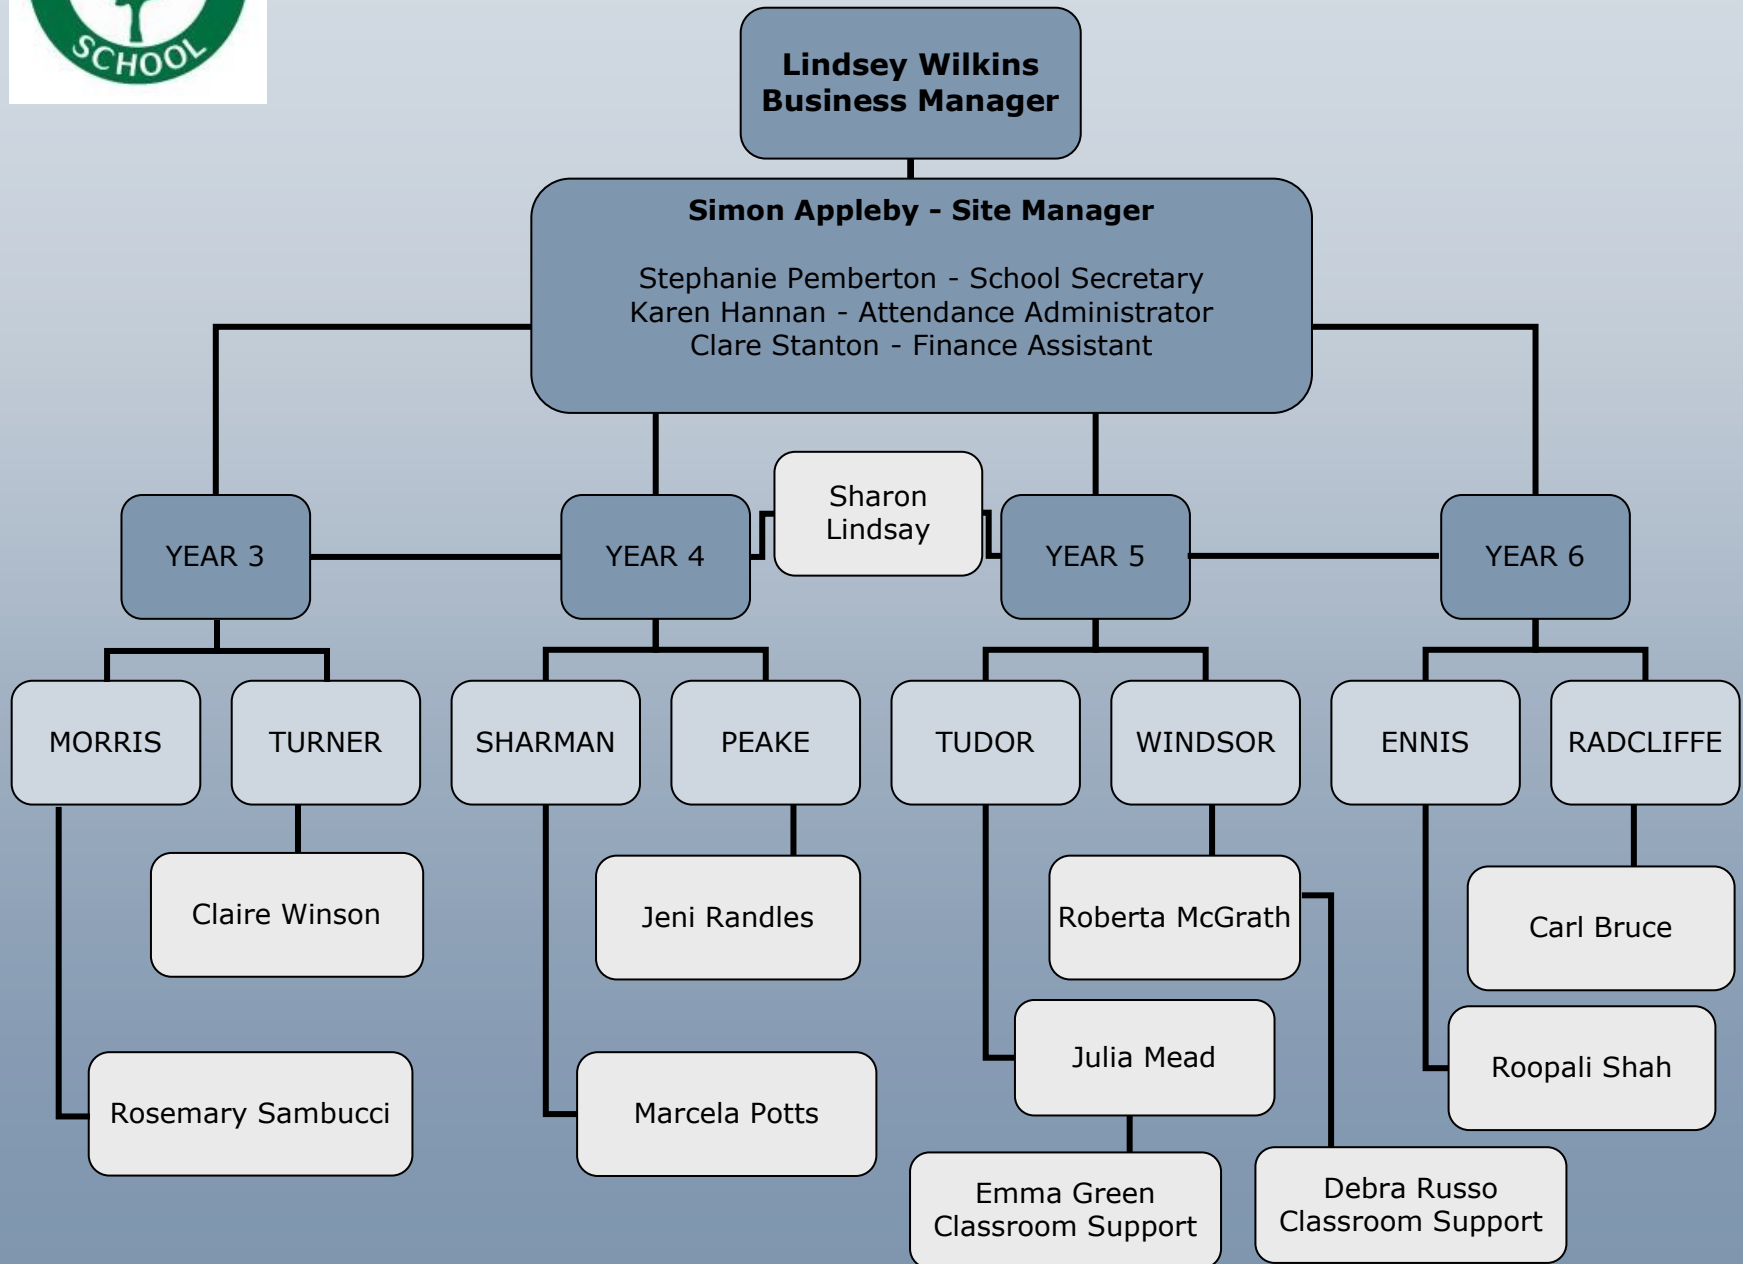

STAFF LIST 2018 - 2019

SUPPORT STAFF LIST 2018 - 2019

MIDDAY STAFF LIST 2018 - 2019

Emma Green
Senior Midday Supervisor

Midday Supervisors

Sharon Lindsay
Claire Winson
Subothine Thavaraj
Faye Kelson
Sarah Mulqueen
Anthea Pearce
Deepti Vaidya
Amanda Revel

CHARTWELL STAFF
Heather Woodman
Manjula Moganathas

HIDEOUT ZONE STAFF LIST 2018 - 2019

Managers
Claire Winson & Emma Green

Playworkers

Sharon Lindsay
Sarah Mulqueen
Carol Jenkins
Debra Russo