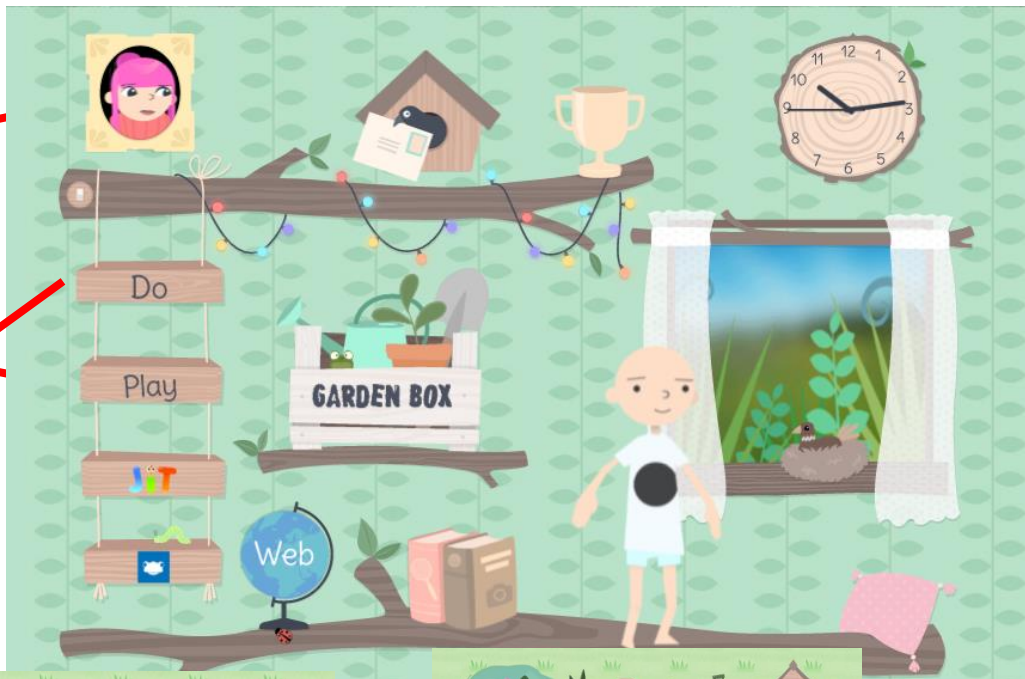

Go to www.school360.co.uk and log using the EYFS login.

Your pin and password have been provided by school.

It will display an avatar and ask if it is your child. The first time you use it, the avatar will be plain but you can edit this once onto the homepage.

Discuss and agree to the terms and conditions with your child.

This is your homepage:

Your teacher's avatar

Lots of games and activities to explore

an change your avatar

This is where your teacher will put useful games and websites that link to your child's learning.

This brings you to a map of a garden scene. You can click on different areas of the garden and it will suggest things that your child could possibly do in your garden.