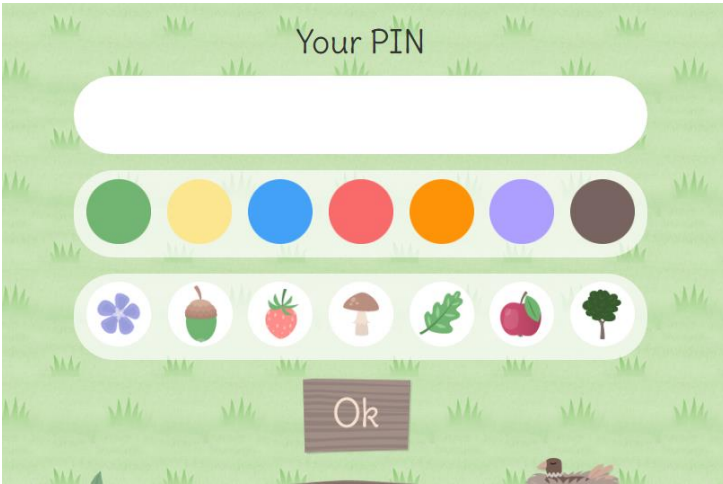

Go to www.school360.co.uk and log using the EYFS login.

Your pin and password have been provided by school.

It will display an avatar and ask if it is your child. The first time you use it, the avatar will be plain but you can edit this once onto the homepage.

This brings you to a map of a garden scene. You can click on different areas of the garden and it will suggest things that your child could possibly do in your garden.