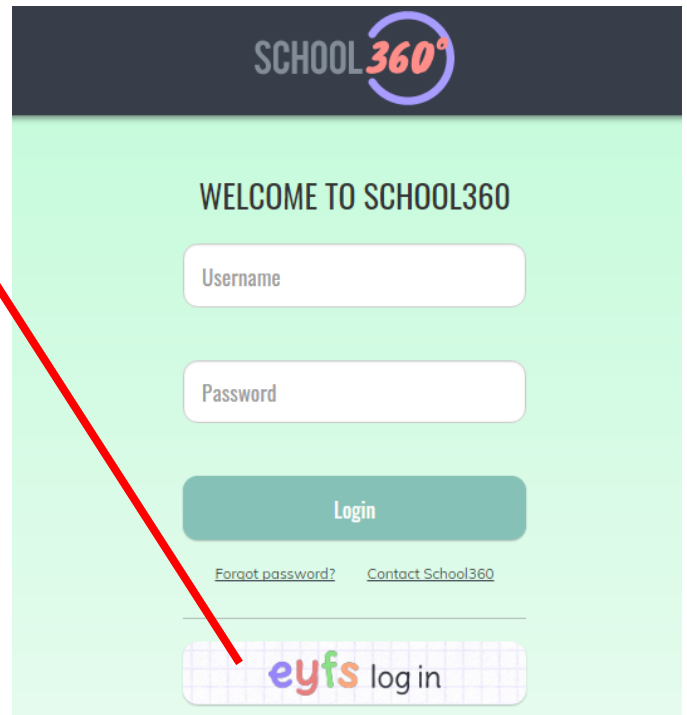

Go to www.school360.co.uk and log using the EYFS login.

Your pin and password have been provided by school.

It will display an avatar and ask if it is your child. The first time you use it, the avatar will be plain but you can edit this once onto the homepage.