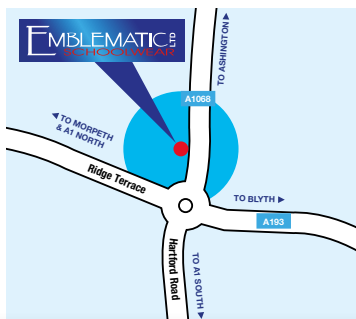

Shop for your school uniform at our brand NEW Bedlington Store

**Call in and
see our NEW
Bedlington store!**

We're easy to find

30 Glebe Road, Bedlington,
Northumberland, NE22 6JT

OPENING HOURS

Wednesday 12pm to 5pm