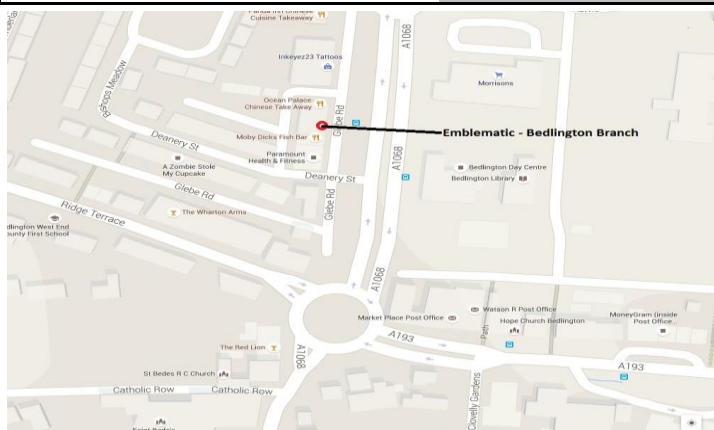

Why Not Order On-Line, and get it delivered to your home @ www.emblematic.co.uk

Garment	Size (Please Circle as Required)	Price	Qty. & Size	Total
PRIMARY SCHOOL UNIFORM				
Sweatshirts - Claret	3/4, 5/6, 7/8, 9/10, 11/12, 13	£ 9.60		
Trutex - Round Neck	Small (Adults), Medium (Adults)	£ 11.60		
SweatCardigan - Claret	3/4, 5/6, 7/8, 9/10, 11/12, 13	£ 11.10		
Trutex				
Polo Shirts - SKY	3/4, 5/6, 7/8, 9/10, 11/12, 13	£ 8.60		
Bluemax - Penthouse	Small (Adults), Medium (Adults)	£ 10.60		
Fleece Jacket - Burgundy	3/4, 5/6, 7/8, 9/10, 11/12, 13	£ 12.80		
Bluemax - Polar	Small (Adults), Medium (Adults)	£ 14.80		
Stormproof Coat - Burgundy	3/4, 5/6, 7/8, 9/10, 11/12, 13	£ 17.60		
Result - R160	Small (Adults), Medium (Adults)	£ 25.60		

PE UNIFORM				
PE T-shirt - Sky	3/4, 5/6, 7/8, 9/10, 11/13	£ 5.80		
Bluemax - Champion	Small (Adults), Medium (Adults)			
PE Shorts - Burgundy	18/20" 22/24" 26/28"	£ 4.00		
Bluemax - Shaddow	30/32" 34/36" 38/40"	£ 5.00		
PE Bag - Burgundy (RS02)		£ 5.30		

Book Bag - Burgundy (QD51)		£ 5.95		
Junior Back Pack - Burgundy (JB03)		£ 8.00		

TOTAL £
CHEQUES can be made payable to
EMBLEMATIC LTD.

30 Glebe Road,
Bedlington, NE22 6JT
(01670) 820262

Office Use.

Open 12-5pm Wednesdays, 10-4pm Saturdays. (6 day opening in the summer)

NAME:	TEL: ( )
Address:	MOBILE:
	<u>Customer Signature & Date</u>
	Date: / /