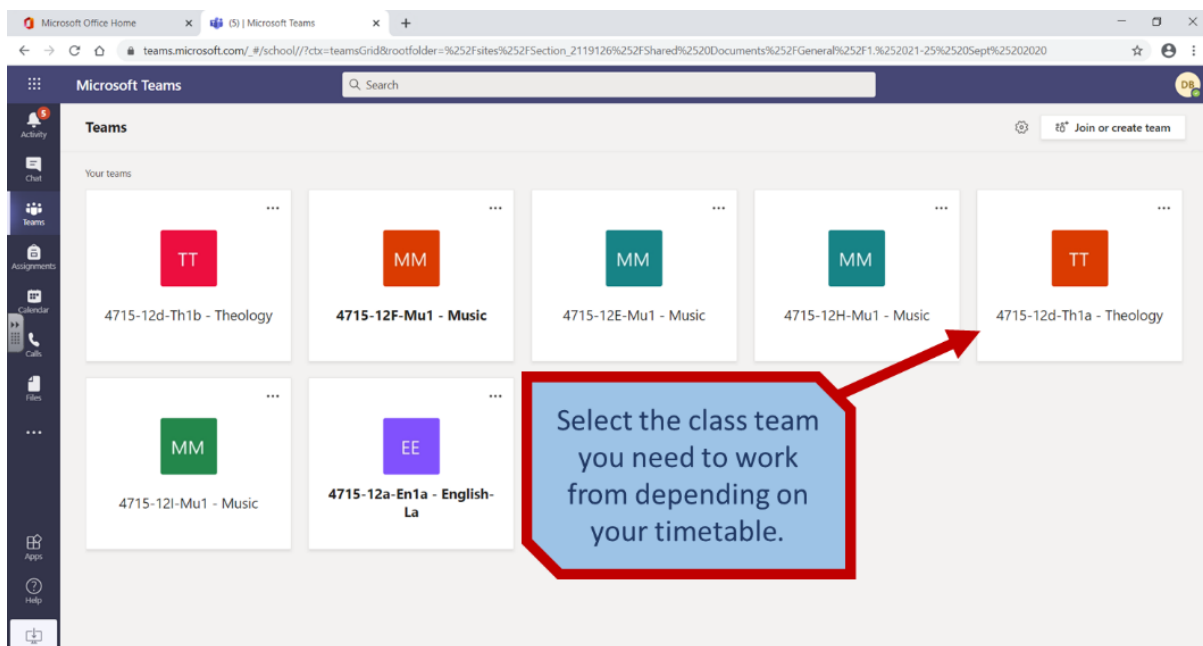

How To Log On To Teams

Choose you Year Group

Reminder:

To log onto Teams you will need your school email address and your school password.