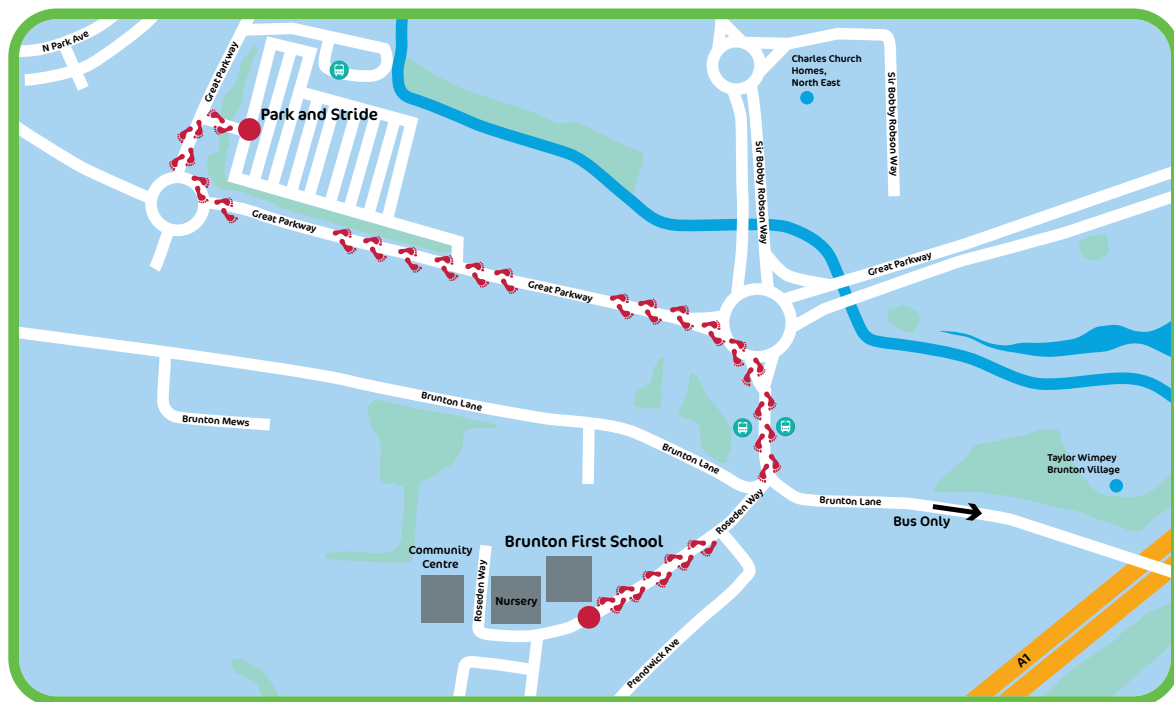

Schools GoSmarter Newcastle

Park and Stride to Brunton First School

Did you know that Brunton First School have their very own Park and Stride site on the Great Park?

X School Crossing Patrol

■ Puffin/Pelican Crossings

Not only can you avoid the congestion at the school gate but you can take time out to catch up with other parents and get some exercise if you use the Park and Stride site on the Great Park.

The Park and Stride site is around a 10 minute walk from school and is in striding distance for your little ones.

There are several new footpaths and safer places to cross including puffin crossings.

Why not take the Park and Stride Challenge and help your child Walk Once a Week!

For more details about WOW and Schools Go Smarter please visit us at:
www.gosmarter.co.uk