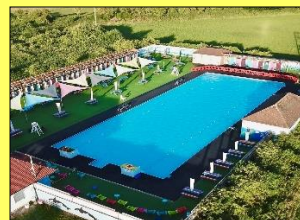

*Given as a present to the 'inhabitants of Lydney and Aylburton' by the Bathurst family in 1920, Bathurst Swimming Pool in Lydney is considered to be one of Gloucestershire's best kept secrets. This 38 metre (solar heated) outdoor pool in the Forest of Dean is run by volunteers.*