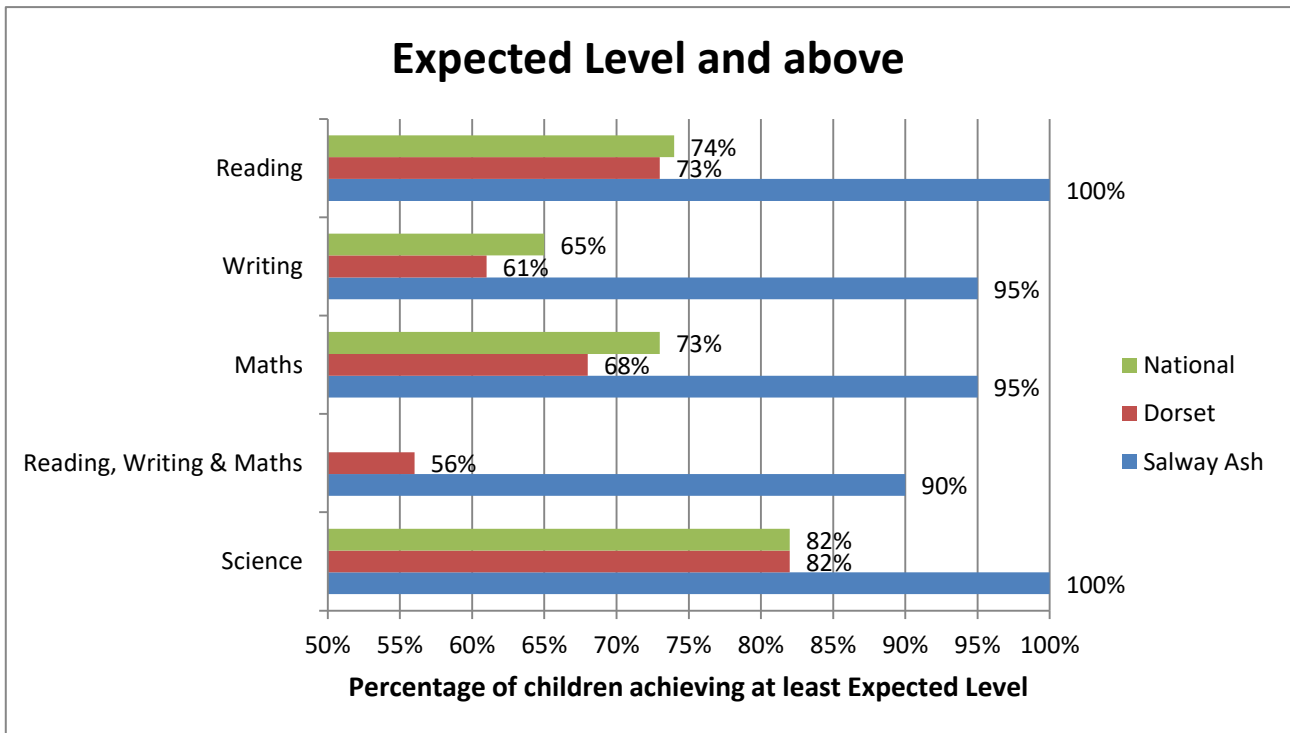

SALWAY ASH CE VA PRIMARY SCHOOL RESULTS 2016

Early Years Foundation Stage

	Percentage of pupils achieving a Good Level of Development
National (2015)	66%
Dorset	71%
Salway Ash	71%

Year 1 Phonics Screening Check

	Percentage Pass Rate
National	81%
Salway Ash	57%

Key Stage 1 – Year 2

Attainment (ie. Level achieved)

Key Stage 2 – Year 6
Attainment (ie. Level achieved)

Key Stage 1 to Key Stage 2

Progress

Progress from Key Stage 1 (Yr.2) to Key Stage 2 (Yr.6)

National progress scores for all pupils are zero (ie. National Average is 0)

Salway Ash Results for Year 6:

Reading: 4.63 – significantly above the National Progress average

Writing: - 2.12 – classified as in line with National Progress