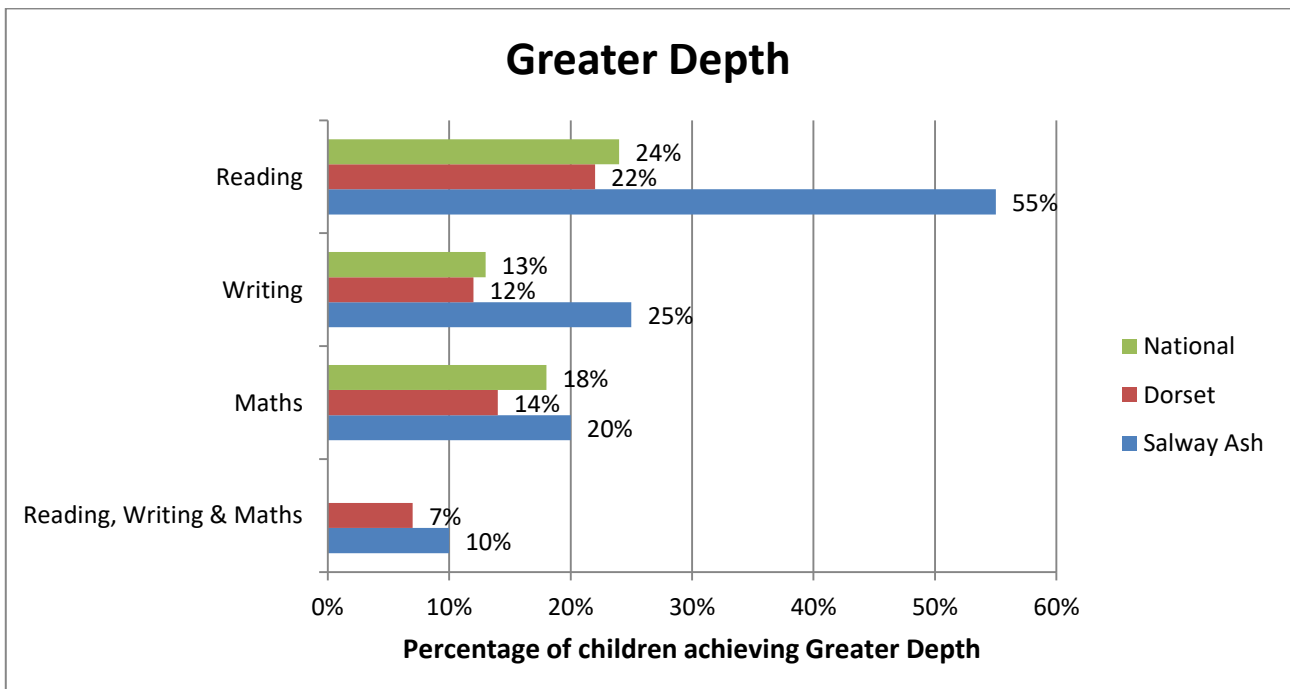

SALWAY ASH CE VA PRIMARY SCHOOL RESULTS 2016

Early Years Foundation Stage

	Percentage of pupils achieving a Good Level of Development
National (2015)	66%
Dorset	71%
Salway Ash	71%

Year 1 Phonics Screening Check

	Percentage Pass Rate
National	81%
Salway Ash	57%

Key Stage 1 – Year 2

Attainment (ie. Level achieved)

Key Stage 2 – Year 6
Attainment (ie. Level achieved)

Key Stage 1 to Key Stage 2

Progress

Progress from Key Stage 1 (Yr.2) to Key Stage 2 (Yr.6)

National progress scores for all pupils are zero (ie. National Average is 0)

Salway Ash Results for Year 6:

Reading: 4.63 – significantly above the National Progress average

Writing: - 2.12 – classified as in line with National Progress