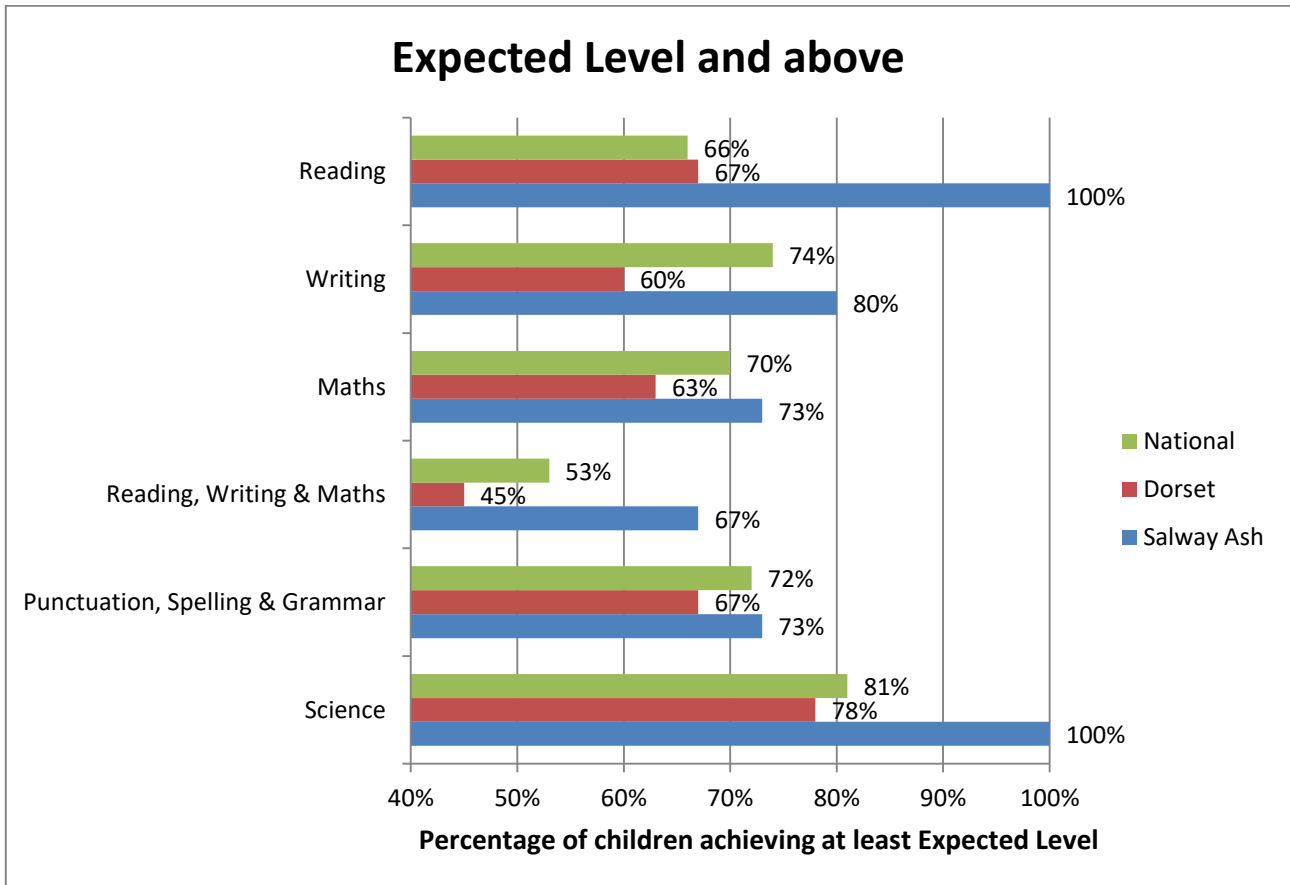

SALWAY ASH CE VA PRIMARY SCHOOL RESULTS 2016

Early Years Foundation Stage

	Percentage of pupils achieving a Good Level of Development
National (2015)	66%
Dorset	71%
Salway Ash	71%

Year 1 Phonics Screening Check

	Percentage Pass Rate
National	81%
Salway Ash	57%

Key Stage 1 – Year 2

Attainment (ie. Level achieved)

Key Stage 2 – Year 6
Attainment (ie. Level achieved)

Key Stage 1 to Key Stage 2

Progress

Progress from Key Stage 1 (Yr.2) to Key Stage 2 (Yr.6)

National progress scores for all pupils are zero (ie. National Average is 0)

Salway Ash Results for Year 6:

Reading: 4.63 – significantly above the National Progress average

Writing: - 2.12 – classified as in line with National Progress