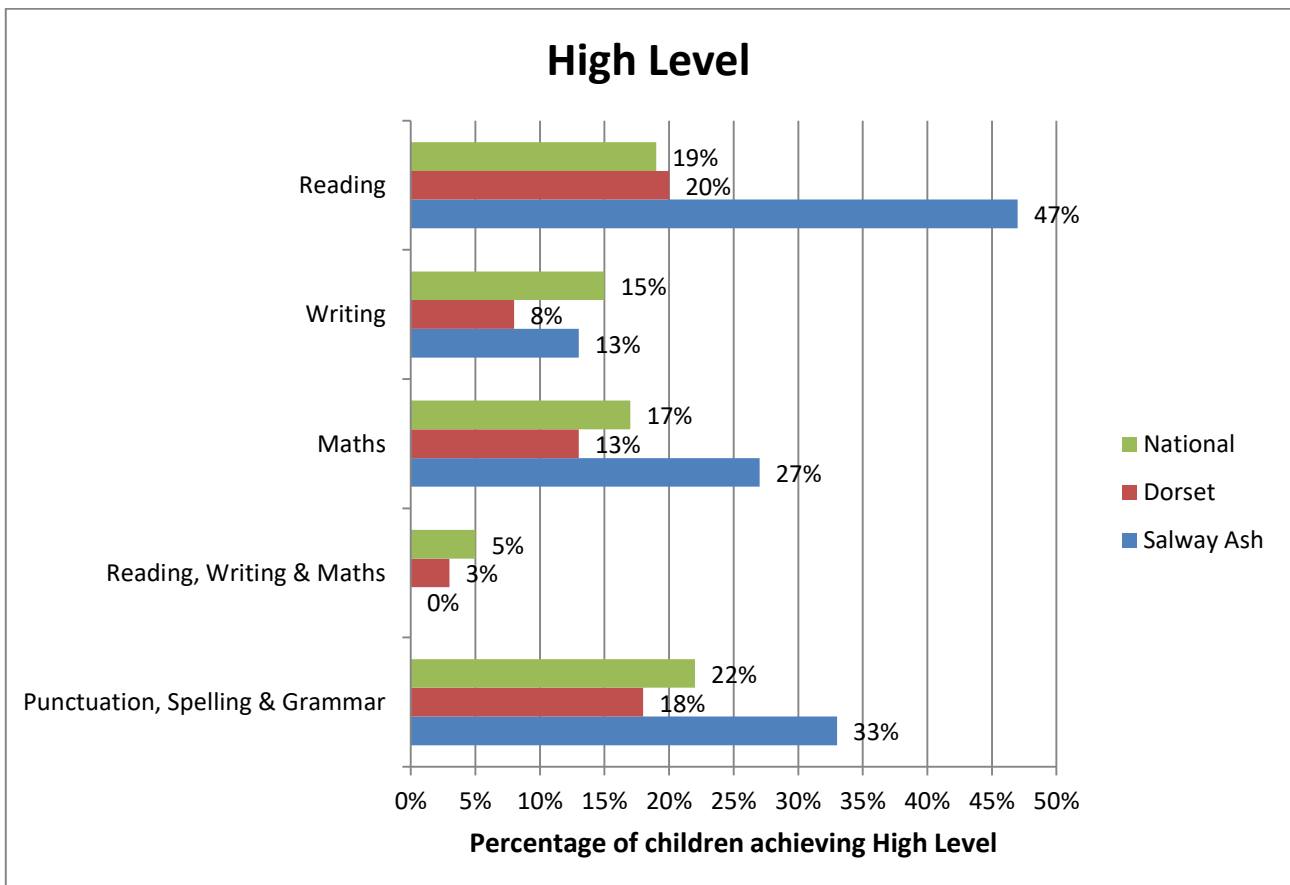

SALWAY ASH CE VA PRIMARY SCHOOL RESULTS 2016

Early Years Foundation Stage

	Percentage of pupils achieving a Good Level of Development
National (2015)	66%
Dorset	71%
Salway Ash	71%

Year 1 Phonics Screening Check

	Percentage Pass Rate
National	81%
Salway Ash	57%

Key Stage 1 – Year 2

Attainment (ie. Level achieved)

Key Stage 2 – Year 6
Attainment (ie. Level achieved)

Key Stage 1 to Key Stage 2

Progress

Progress from Key Stage 1 (Yr.2) to Key Stage 2 (Yr.6)

National progress scores for all pupils are zero (ie. National Average is 0)

Salway Ash Results for Year 6:

Reading: 4.63 – significantly above the National Progress average

Writing: - 2.12 – classified as in line with National Progress