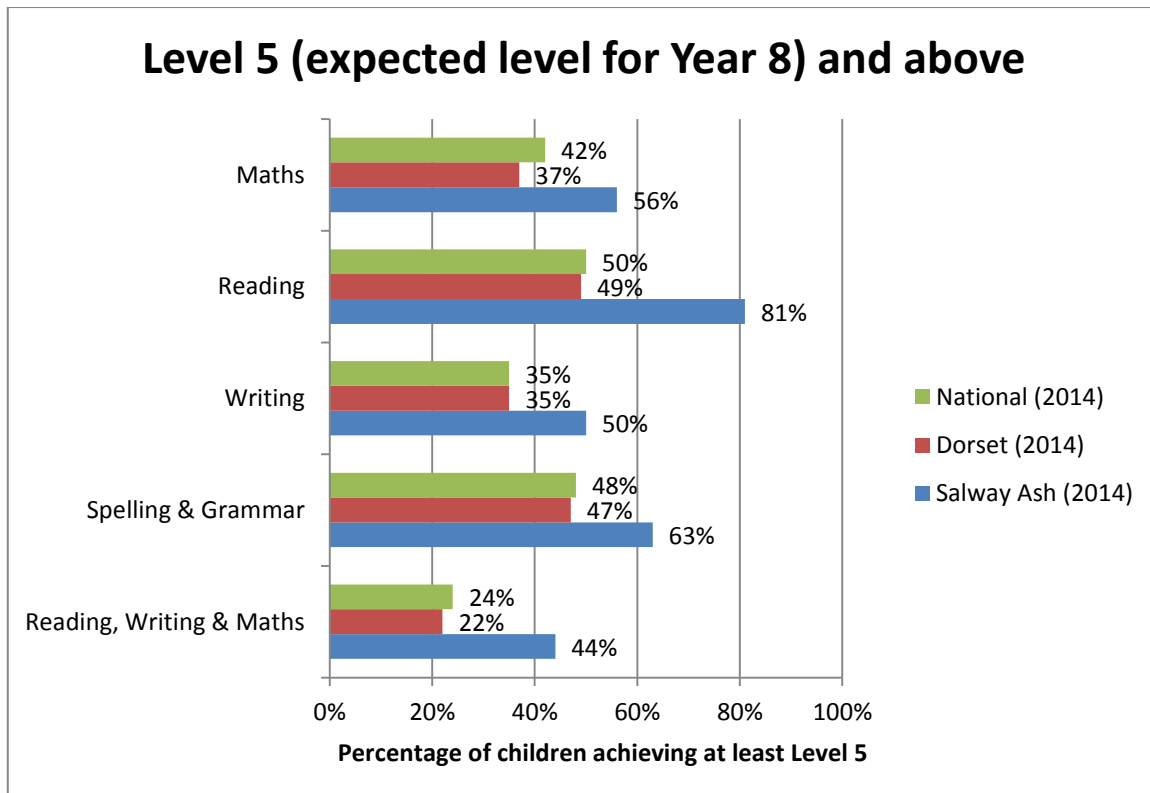

SALWAY ASH CE VA PRIMARY SCHOOL

SATS RESULTS 2014

Key Stage 1 – Year 2

Attainment (ie. Level achieved)

Key Stage 2 – Year 6
Attainment (ie. Level achieved)

Additionally, **2 children** achieved **Level 6 in Maths** and **1 child** achieved **Level 6 in Spelling and Grammar**.

Key Stage 1 to Key Stage 2 Progress

Expected progress from Key Stage 1 (Yr.2) to Key Stage 2 (Yr.6) is 2 Levels