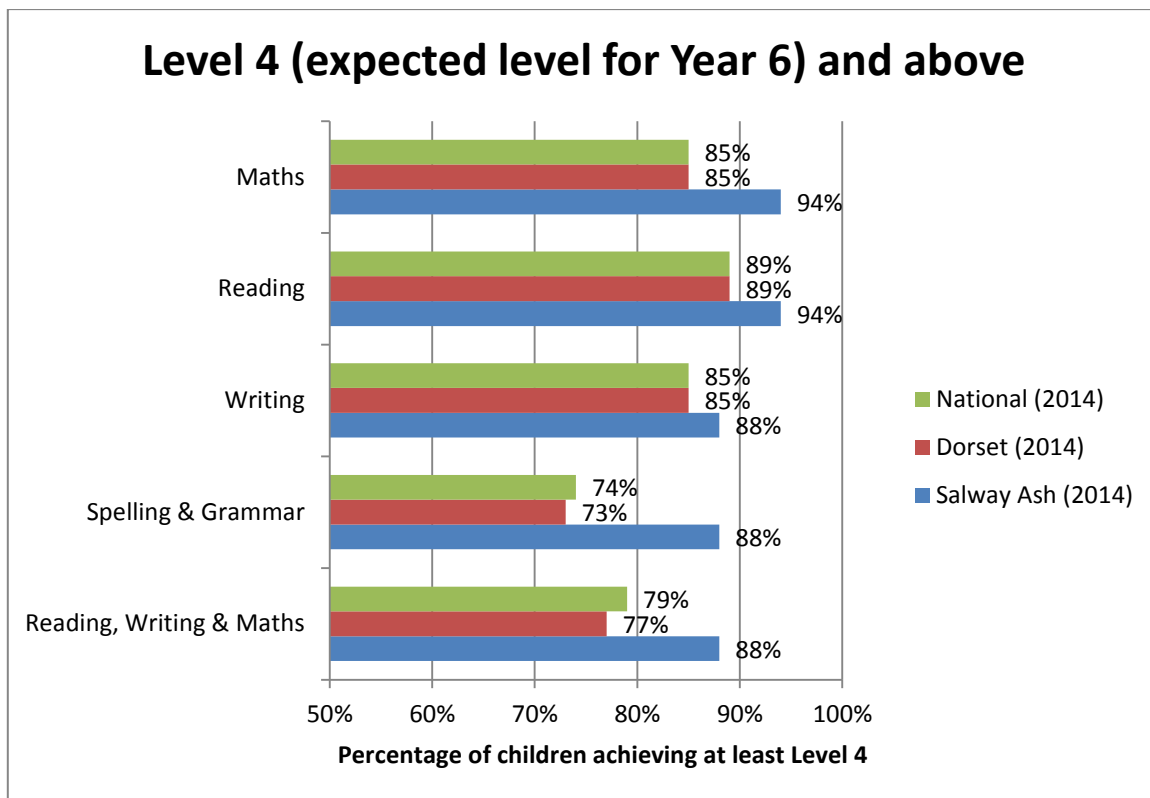

SALWAY ASH CE VA PRIMARY SCHOOL

SATS RESULTS 2014

Key Stage 1 – Year 2

Attainment (ie. Level achieved)

Key Stage 2 – Year 6
Attainment (ie. Level achieved)

Additionally, **2 children** achieved **Level 6 in Maths** and **1 child** achieved **Level 6 in Spelling and Grammar**.

Key Stage 1 to Key Stage 2 Progress

Expected progress from Key Stage 1 (Yr.2) to Key Stage 2 (Yr.6) is 2 Levels