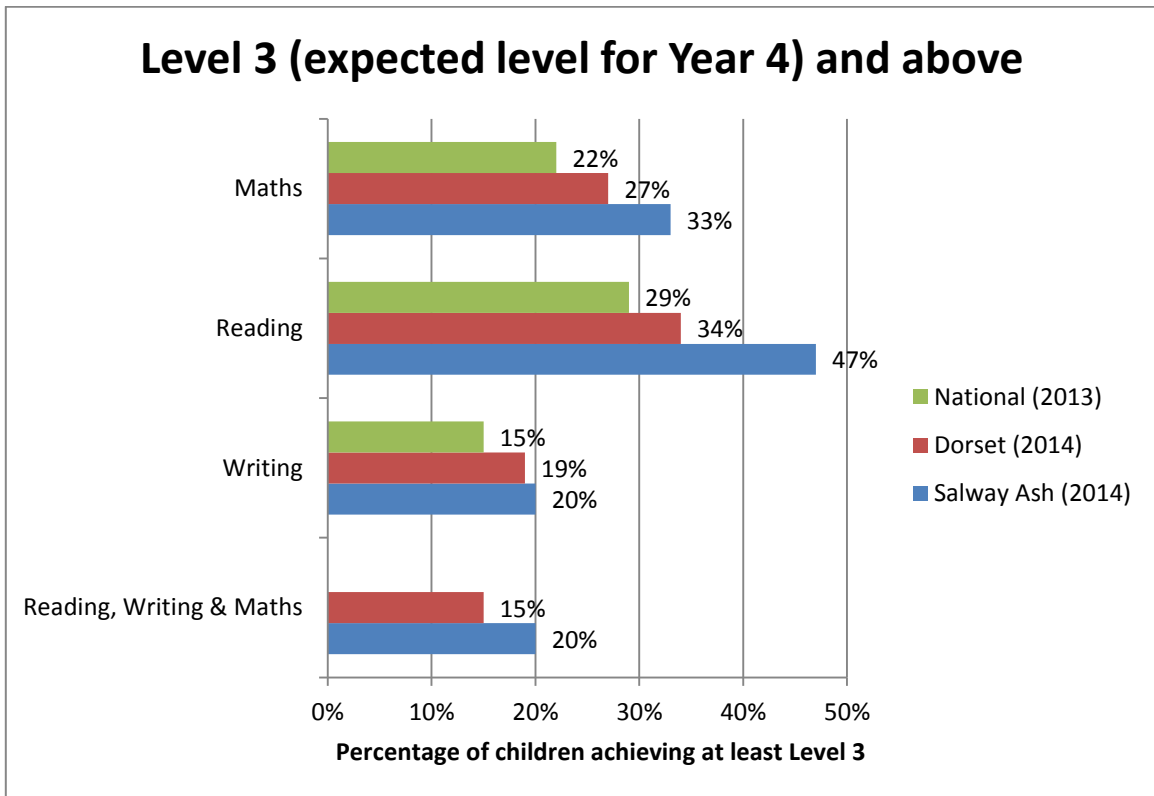

SALWAY ASH CE VA PRIMARY SCHOOL

SATS RESULTS 2014

Key Stage 1 – Year 2

Attainment (ie. Level achieved)

Key Stage 2 – Year 6
Attainment (ie. Level achieved)

Additionally, **2 children** achieved **Level 6 in Maths** and **1 child** achieved **Level 6 in Spelling and Grammar**.

Key Stage 1 to Key Stage 2 Progress

Expected progress from Key Stage 1 (Yr.2) to Key Stage 2 (Yr.6) is 2 Levels