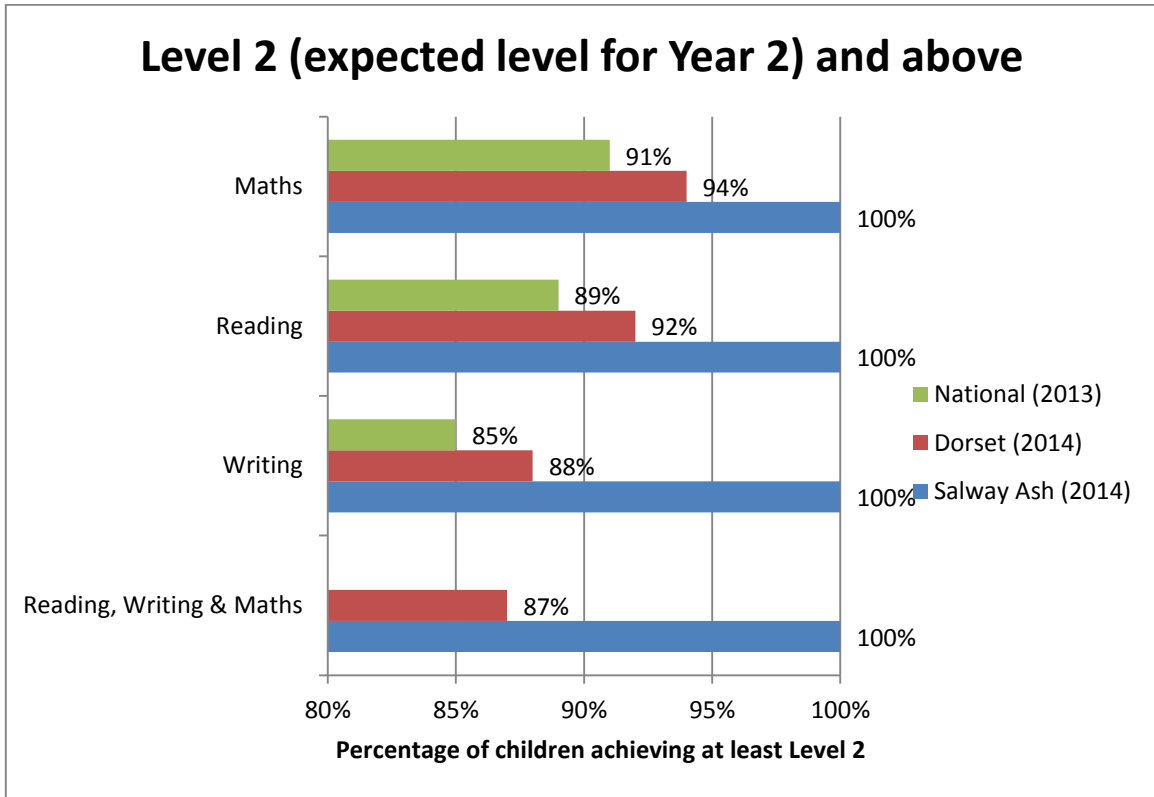

SALWAY ASH CE VA PRIMARY SCHOOL

SATS RESULTS 2014

Key Stage 1 – Year 2

Attainment (ie. Level achieved)

Key Stage 2 – Year 6
Attainment (ie. Level achieved)

Additionally, **2 children** achieved **Level 6 in Maths** and **1 child** achieved **Level 6 in Spelling and Grammar**.

Key Stage 1 to Key Stage 2 Progress

Expected progress from Key Stage 1 (Yr.2) to Key Stage 2 (Yr.6) is 2 Levels