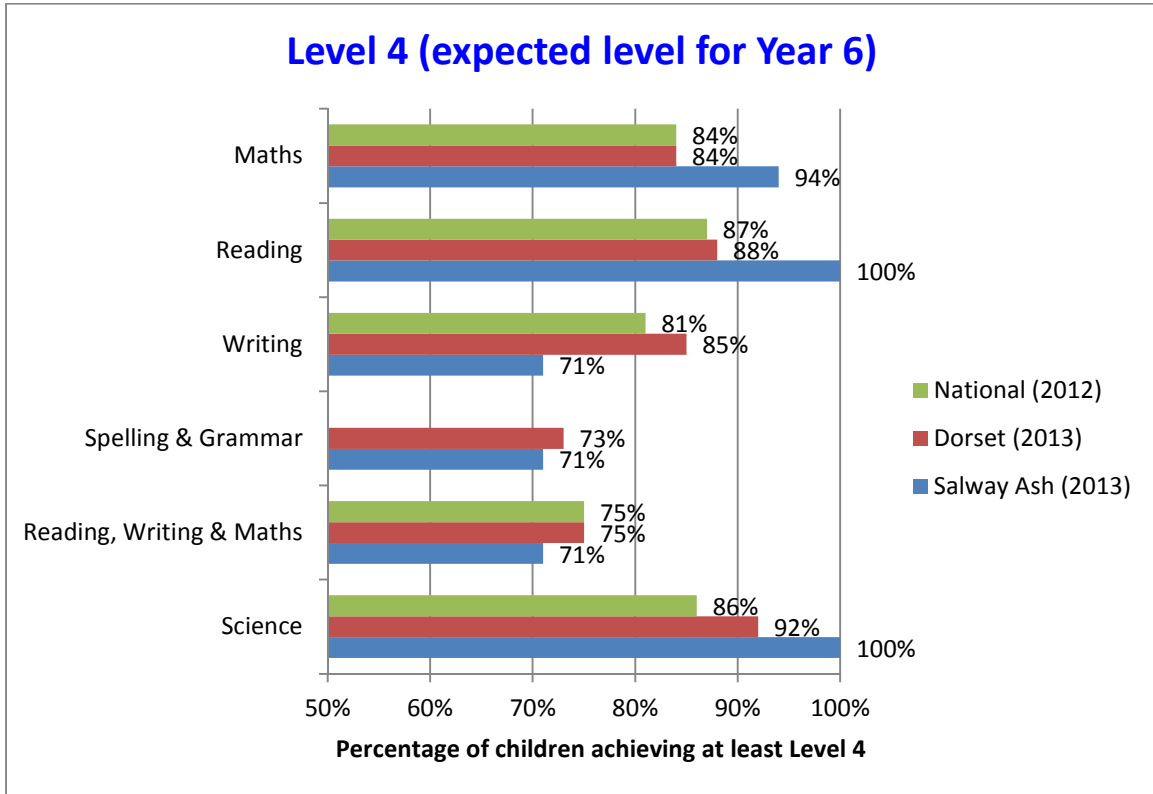

## SATS RESULTS 2013

### Key Stage 2 – Year 6

Attainment (ie. Level achieved)

### Expected Progress

ie. progress a child is expected to make from Key Stage 1 (Yr.2) to Key Stage 2 (Yr.6)