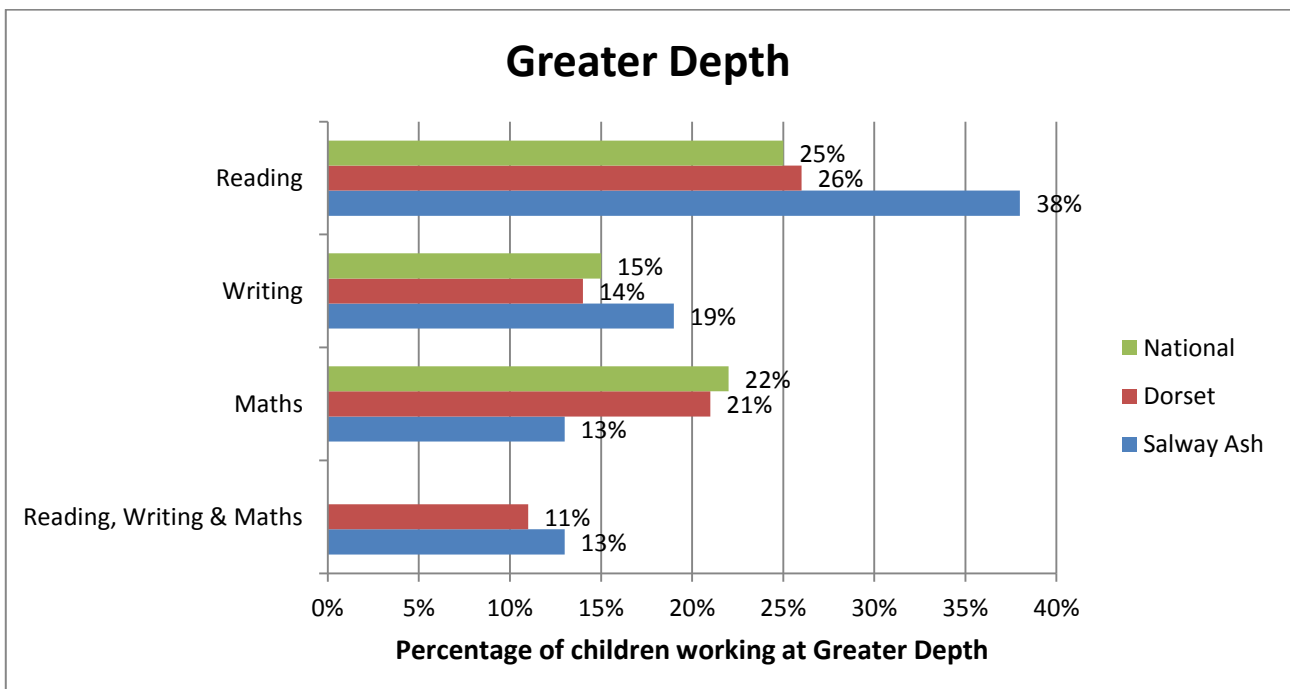

SALWAY ASH CE VA PRIMARY SCHOOL RESULTS 2019

Early Years Foundation Stage

| | Percentage of pupils achieving a Good Level of Development |
|-----------------|--|
| National (2019) | 72% |
| Dorset (2019) | 71% |
| Salway Ash | 79% |

Year 1 Phonics Screening Check

| | Percentage Pass Rate |
|-----------------|----------------------|
| National (2018) | 82% |
| Salway Ash | 88% |

Key Stage 1 – Year 2

Attainment (ie. Level achieved)

Key Stage 2 – Year 6
Attainment (ie. Level achieved)