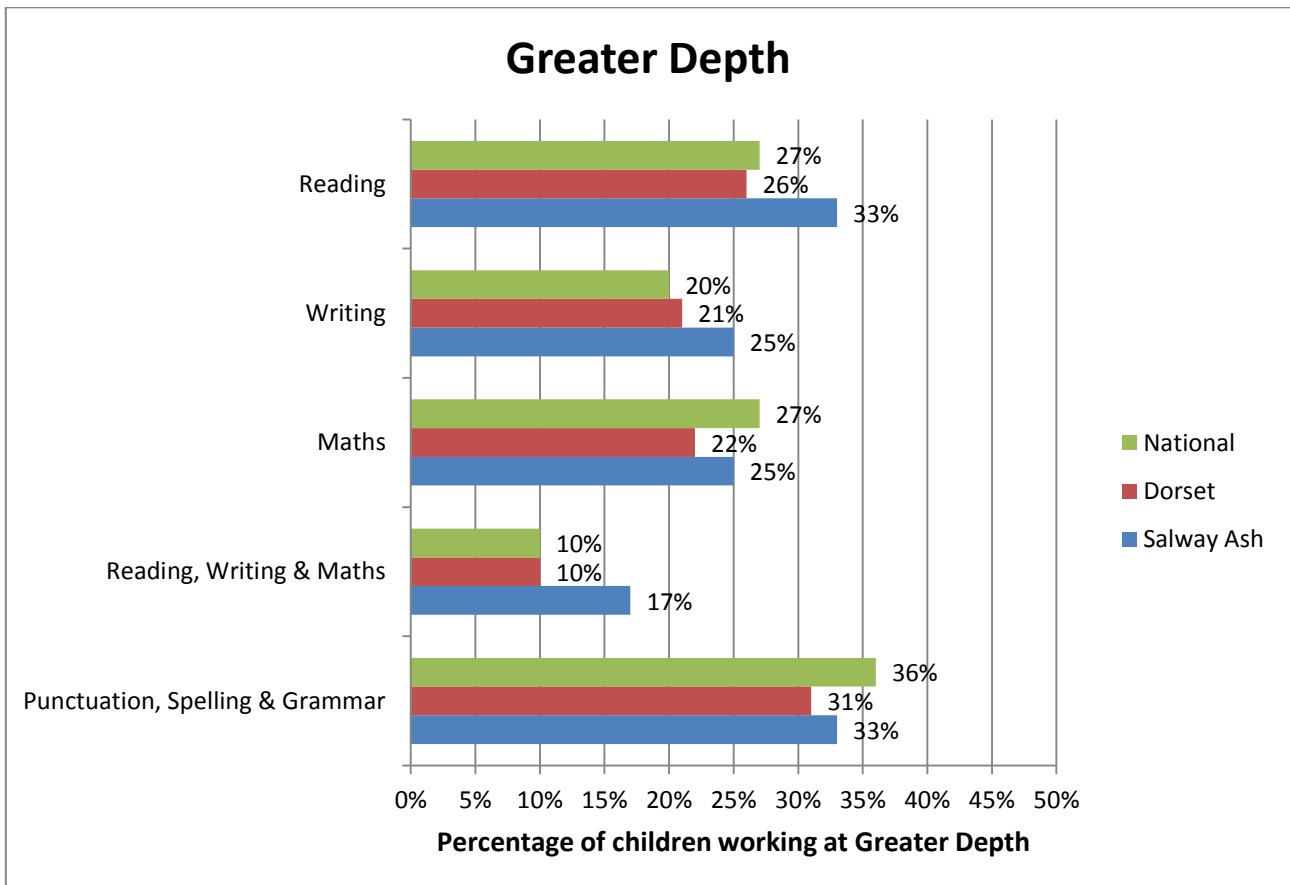

Year 1 Phonics Screening Check

| | Percentage Pass Rate |
|-----------------|----------------------|
| National (2018) | 82% |
| Salway Ash | 88% |

Key Stage 1 – Year 2

Attainment (ie. Level achieved)

Key Stage 2 – Year 6
Attainment (ie. Level achieved)

| | Average Scale Score achieved per pupil |
|---|--|
| Salway Ash: English, grammar, punctuation and spelling. | 105 |
| National: English, grammar, punctuation and spelling. | 106 |
| Salway Ash: Reading | 107 |
| National: Reading | 104 |
| Salway Ash: Maths | 106 |
| National: Maths | 105 |

Key Stage 1 to Key Stage 2

Progress

Progress from Key Stage 1 (Yr.2) to Key Stage 2 (Yr.6)

National progress scores for all pupils are zero (ie. National Average is 0)

Salway Ash Results for Year 6:

Reading: 0.3