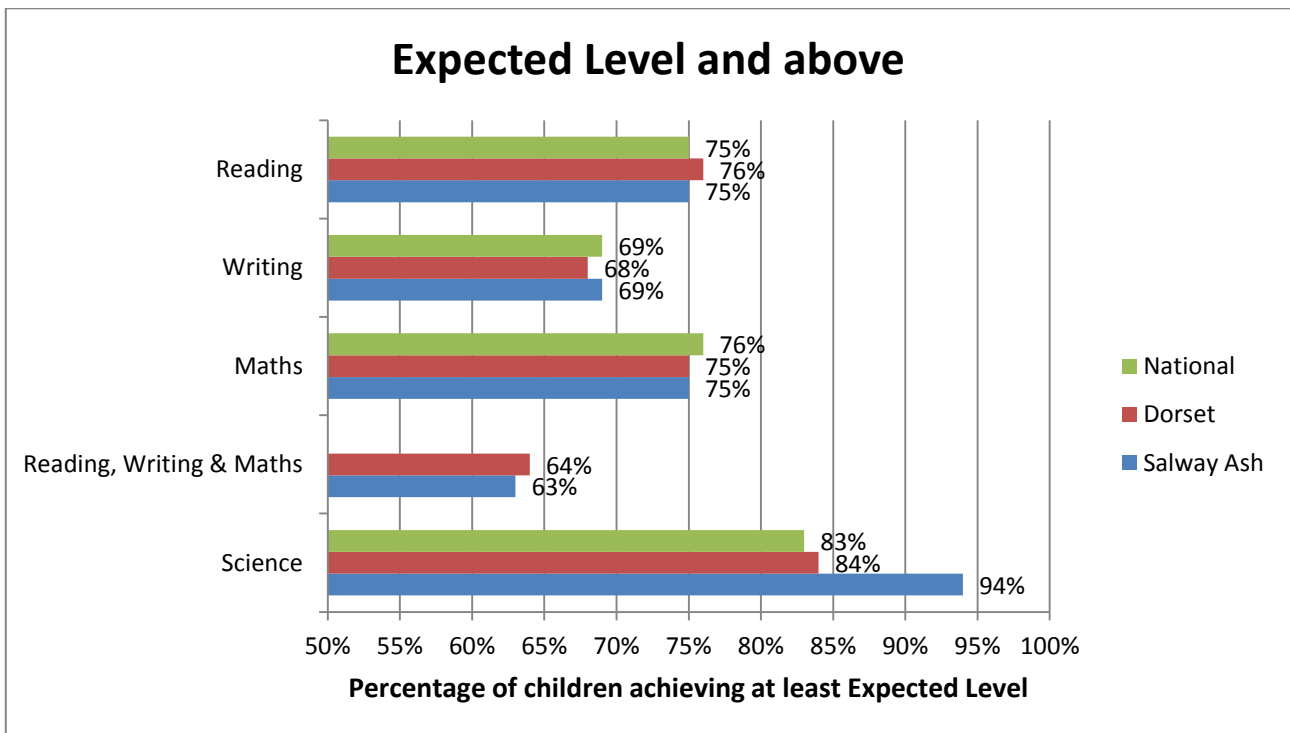

SALWAY ASH CE VA PRIMARY SCHOOL RESULTS 2019

Early Years Foundation Stage

| | Percentage of pupils achieving a Good Level of Development |
|-----------------|--|
| National (2019) | 72% |
| Dorset (2019) | 71% |
| Salway Ash | 79% |

Year 1 Phonics Screening Check

| | Percentage Pass Rate |
|-----------------|----------------------|
| National (2018) | 82% |
| Salway Ash | 88% |

Key Stage 1 – Year 2

Attainment (ie. Level achieved)

Key Stage 2 – Year 6
Attainment (ie. Level achieved)

| | Average Scale Score achieved per pupil |
|---|--|
| Salway Ash: English, grammar, punctuation and spelling. | 105 |
| National: English, grammar, punctuation and spelling. | 106 |
| Salway Ash: Reading | 107 |
| National: Reading | 104 |
| Salway Ash: Maths | 106 |
| National: Maths | 105 |

Key Stage 1 to Key Stage 2

Progress

Progress from Key Stage 1 (Yr.2) to Key Stage 2 (Yr.6)

National progress scores for all pupils are zero (ie. National Average is 0)

Salway Ash Results for Year 6:

Reading: 0.3