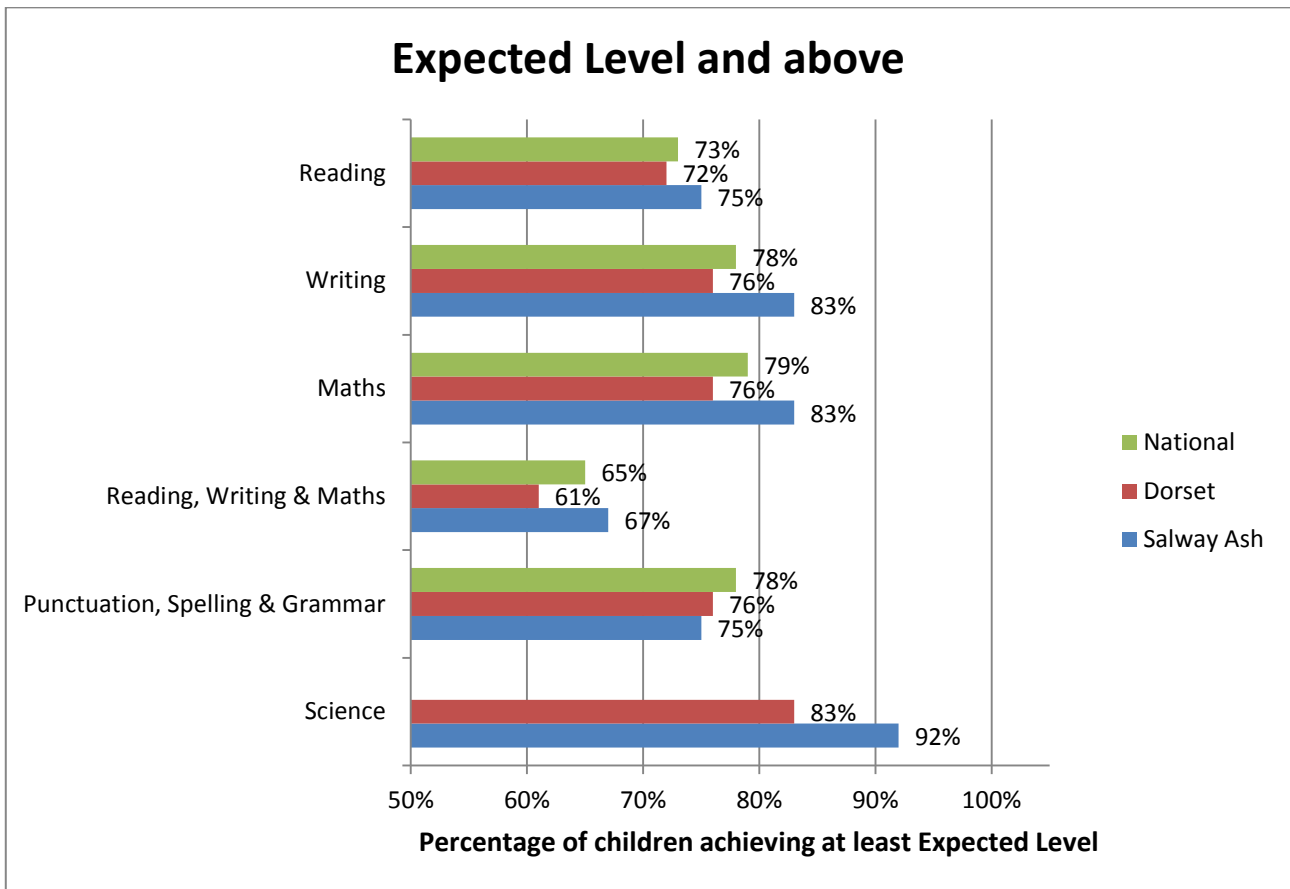

Year 1 Phonics Screening Check

| | Percentage Pass Rate |
|-----------------|----------------------|
| National (2018) | 82% |
| Salway Ash | 88% |

Key Stage 1 – Year 2

Attainment (ie. Level achieved)

Key Stage 2 – Year 6
Attainment (ie. Level achieved)

| | Average Scale Score achieved per pupil |
|---|--|
| Salway Ash: English, grammar, punctuation and spelling. | 105 |
| National: English, grammar, punctuation and spelling. | 106 |
| Salway Ash: Reading | 107 |
| National: Reading | 104 |
| Salway Ash: Maths | 106 |
| National: Maths | 105 |

Key Stage 1 to Key Stage 2

Progress

Progress from Key Stage 1 (Yr.2) to Key Stage 2 (Yr.6)

National progress scores for all pupils are zero (ie. National Average is 0)

Salway Ash Results for Year 6:

Reading: 0.3