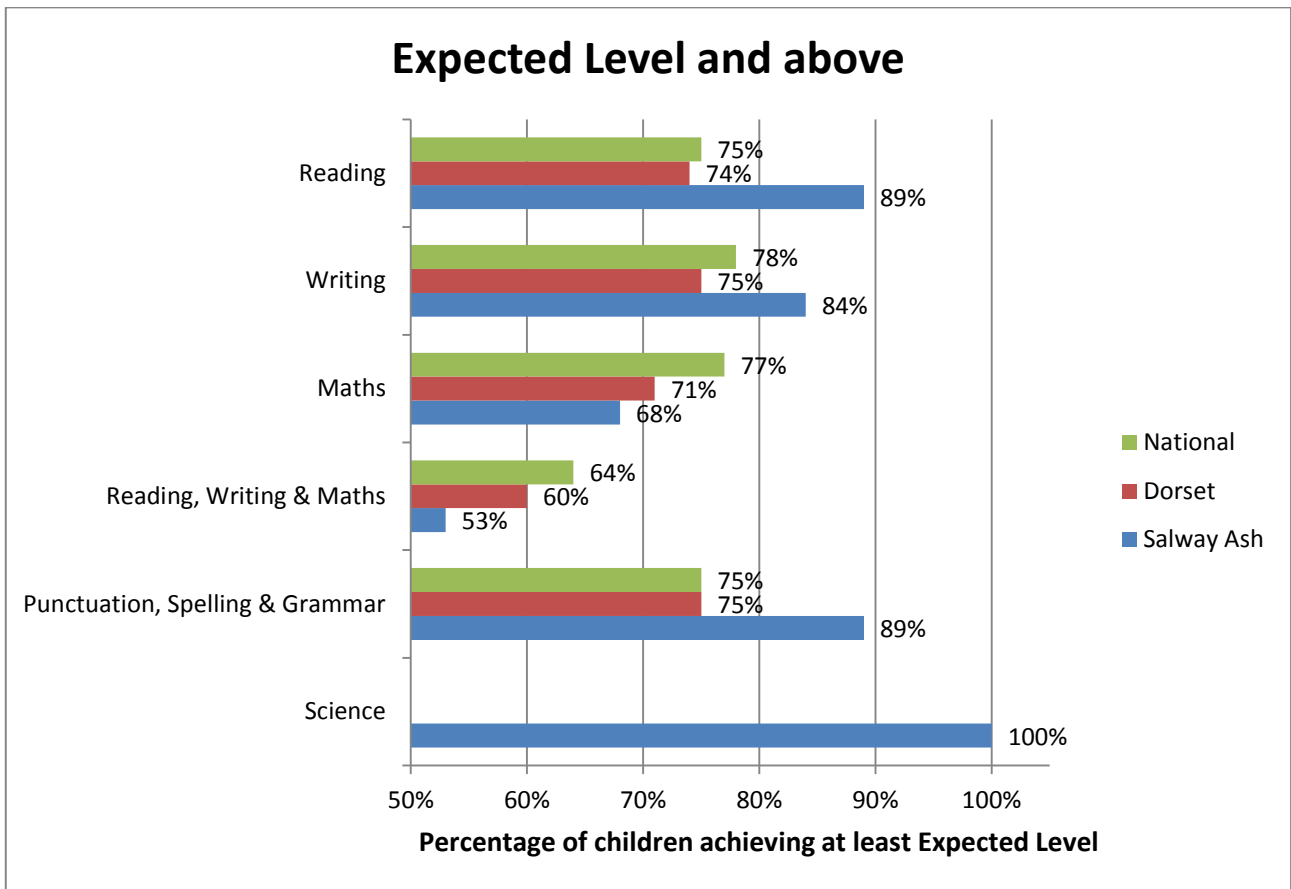

	Percentage Pass Rate
National	82%
Salway Ash	81%

*This represents a significant level of progress from Baseline figures taken at school entry

Key Stage 1 – Year 2

Attainment (ie. Level achieved)

Key Stage 2 – Year 6
Attainment (ie. Level achieved)

	Average Scale Score achieved per pupil
Salway Ash: English, grammar, punctuation and spelling.	107
National: English, grammar, punctuation and spelling.	106
Salway Ash: Reading	108
National: Reading	105
Salway Ash: Maths	104
National: Maths	104

Key Stage 1 to Key Stage 2

Progress

Progress from Key Stage 1 (Yr.2) to Key Stage 2 (Yr.6)

National progress scores for all pupils are zero (ie. National Average is 0)

Salway Ash Results for Year 6:

Reading: 1.7 – classified as in line with National Progress