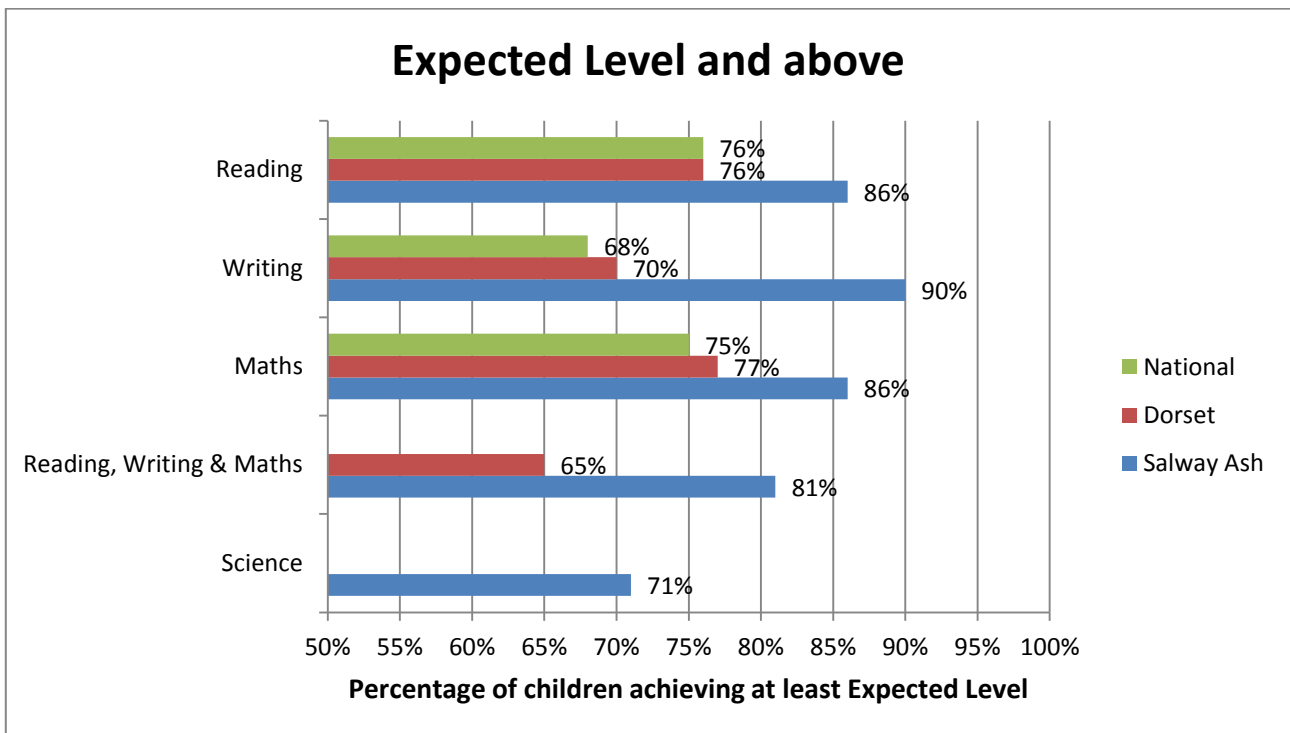

SALWAY ASH CE VA PRIMARY SCHOOL RESULTS 2018

Early Years Foundation Stage

	Percentage of pupils achieving a Good Level of Development
National	72%
Dorset	70%
Salway Ash	61%*

Year 1 Phonics Screening Check

	Percentage Pass Rate
National	82%
Salway Ash	81%

*This represents a significant level of progress from Baseline figures taken at school entry

Key Stage 1 – Year 2

Attainment (ie. Level achieved)

Key Stage 2 – Year 6
Attainment (ie. Level achieved)

Key Stage 1 to Key Stage 2

Progress

Progress from Key Stage 1 (Yr.2) to Key Stage 2 (Yr.6)

National progress scores for all pupils are zero (ie. National Average is 0)

Salway Ash Results for Year 6:

Reading: 1.7 – classified as in line with National Progress