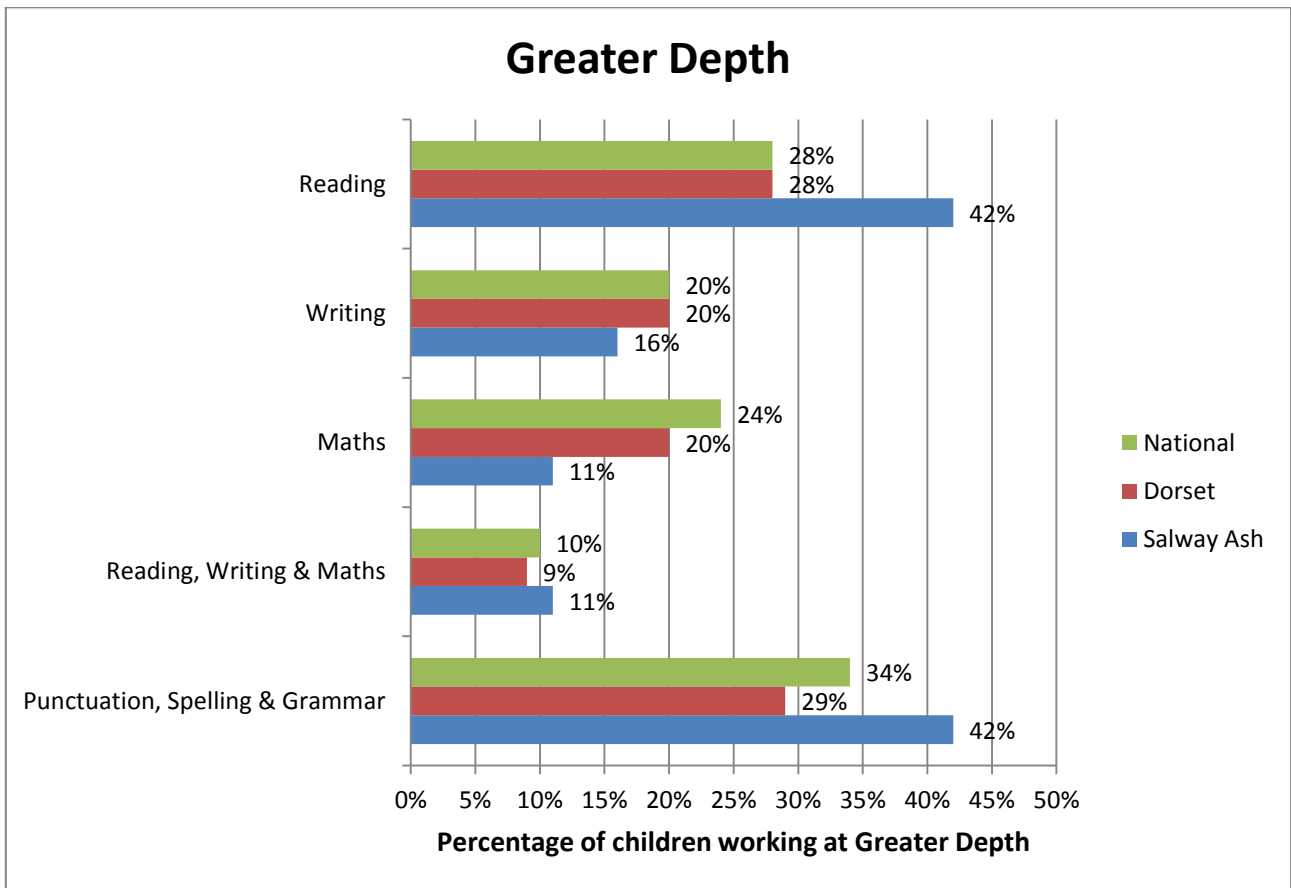

	Percentage Pass Rate
National	82%
Salway Ash	81%

*This represents a significant level of progress from Baseline figures taken at school entry

Key Stage 1 – Year 2

Attainment (ie. Level achieved)

Key Stage 2 – Year 6
Attainment (ie. Level achieved)

	Average Scale Score achieved per pupil
Salway Ash: English, grammar, punctuation and spelling.	107
National: English, grammar, punctuation and spelling.	106
Salway Ash: Reading	108
National: Reading	105
Salway Ash: Maths	104
National: Maths	104

Key Stage 1 to Key Stage 2

Progress

Progress from Key Stage 1 (Yr.2) to Key Stage 2 (Yr.6)

National progress scores for all pupils are zero (ie. National Average is 0)

Salway Ash Results for Year 6:

Reading: 1.7 – classified as in line with National Progress