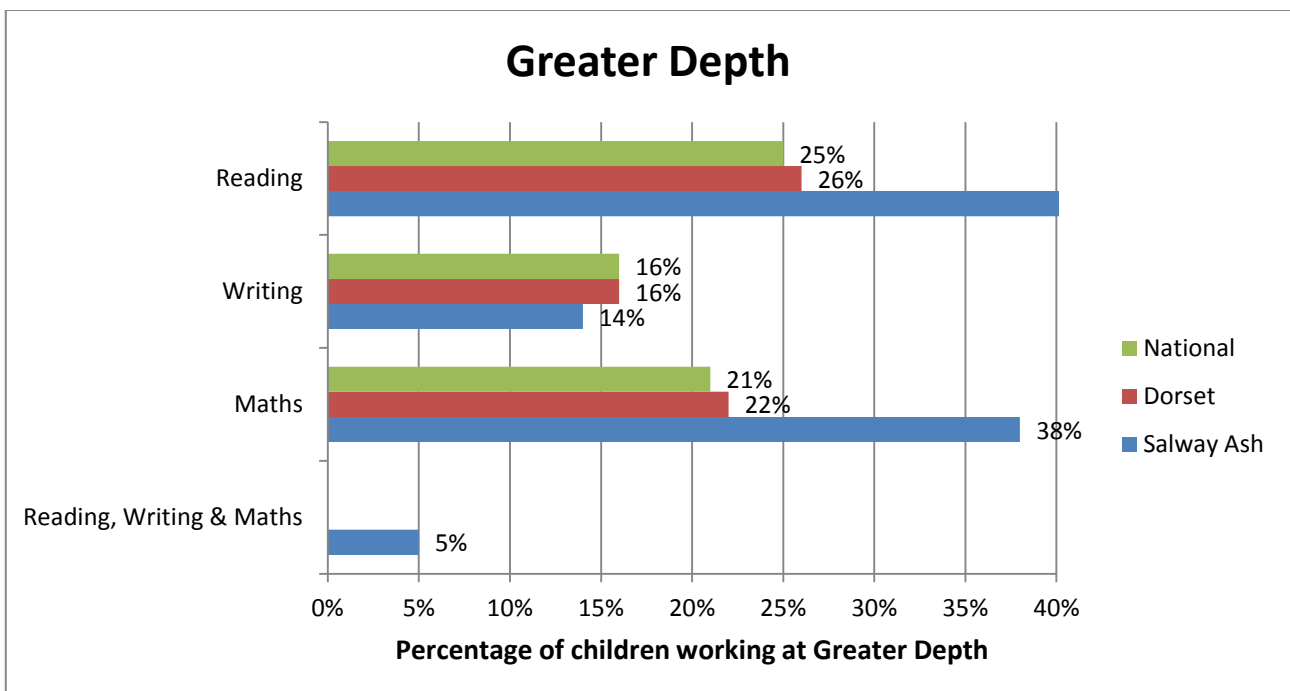

	Percentage Pass Rate
National	82%
Salway Ash	81%

*This represents a significant level of progress from Baseline figures taken at school entry

Key Stage 1 – Year 2

Attainment (ie. Level achieved)

Key Stage 2 – Year 6
Attainment (ie. Level achieved)

Key Stage 1 to Key Stage 2

Progress

Progress from Key Stage 1 (Yr.2) to Key Stage 2 (Yr.6)

National progress scores for all pupils are zero (ie. National Average is 0)

Salway Ash Results for Year 6:

Reading: 1.7 – classified as in line with National Progress